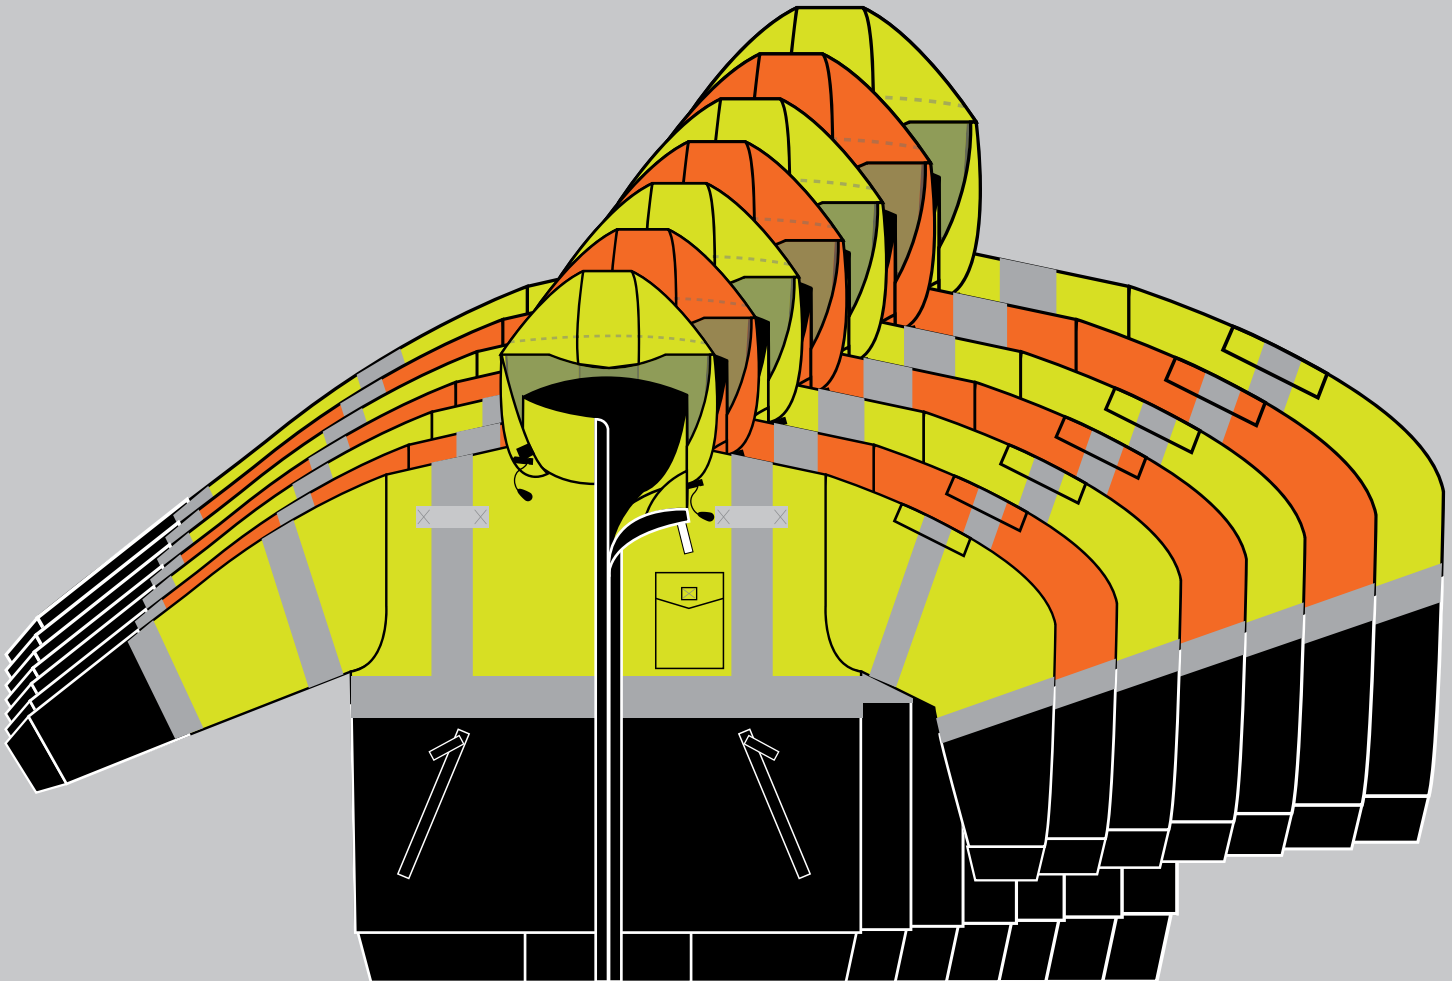

ANSI/ISEA 107-2015
CLASS 3 BOMBER JACKET
SIZING CHART

SJ110B

	M (38/40)	L (42/44)	XL (46/48)	2XL (50/52)	3XL (58/60)	4XL (58/60)	5XL (62/64)
Chest Width Front* (Circumference)	25" (50")	27" (54")	29" (58")	31" (62")	33" (66")	35" (70")	37" (74")
Center back length	27.5"	28.5"	29.5"	30.5"	31.5"	32.5"	33.5"
Sleeve length** from Center Back	34"	35"	36"	37"	38"	39"	40"

*Measured across top horizontal tape.

**Sleeve length is measured from center of neck at the base of the collar along the outside edge of jacket/sleeve to end of cuff.

	M	L	XL	2X	3X	4X	5X
CHEST WIDTH MEASUREMENT	25"	27"	29"	31"	33"	35"	37"
CIRCUMFERENCE	50"	54"	58"	62"	66"	70"	74"