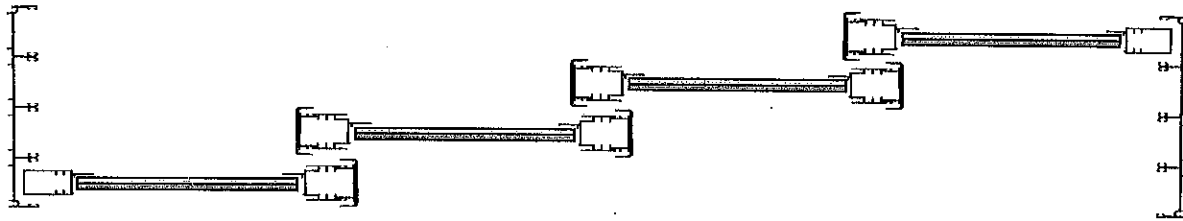

### OUTSIDE LOOKING IN

**Eastern**

ARCHITECTURAL SYSTEMS  
ALUMINUM AND VINYL  
IMPACT WINDOWS AND DOORS

6000 SERIES BYPASS

REVERSE STACK

6000 Series IMPACT is an OUTSIDE GLAZE

XX - OX 2D2T

XXX - OXX 3D3T