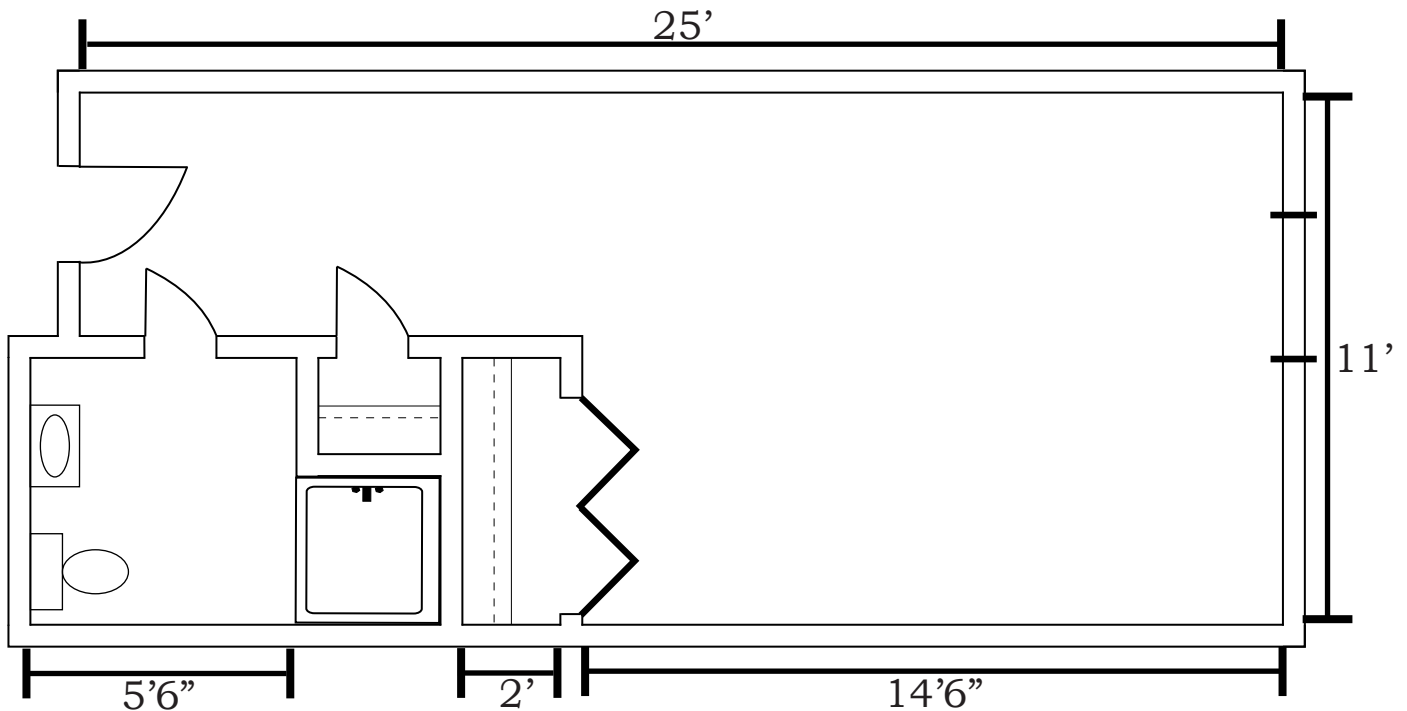

DATE: _____

3002 N. Polk St.
Corinth, MS 38834
662-594-6131

www.corinthcottage.com

Shiloh

Rooms: 13,14,15

Apprx. 309 square feet

SERVICES INCLUDE:

- 24-hour scheduled and unscheduled assistance
- CareSteps personal care plan
- Three homestyle meals daily
- Planned off and on-site recreation
- Scheduled transportation
- Weekly thorough housekeeping and daily tidy up
- Weekly personal laundry