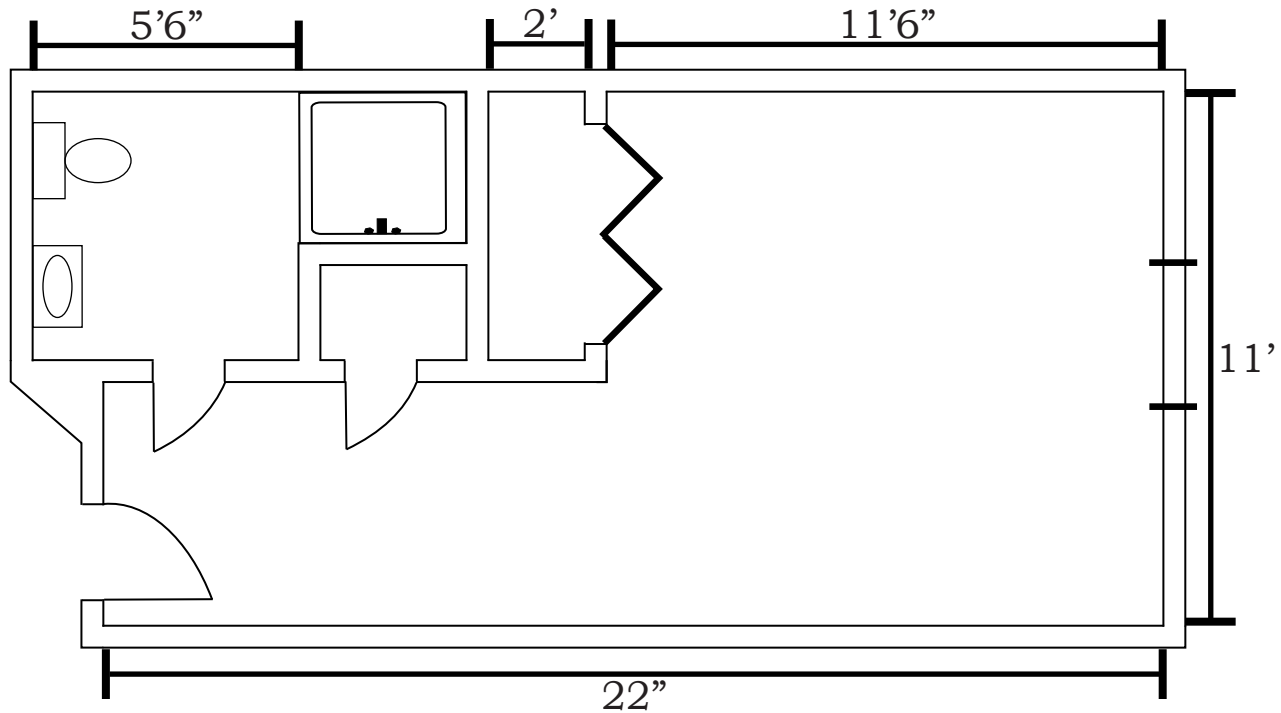

DATE: _____

3002 N. Polk St.
Corinth, MS 38834
662-594-6131

www.corinthcottage.com

Magnolia

Apprx. 259 square feet

Rooms: 2,3,4,23,24,25,26

SERVICES INCLUDE:

- 24-hour scheduled and unscheduled assistance
- CareSteps personal care plan
- Three homestyle meals daily
- Planned off and on-site recreation
- Scheduled transportation
- Weekly thorough housekeeping and daily tidy up
- Weekly personal laundry