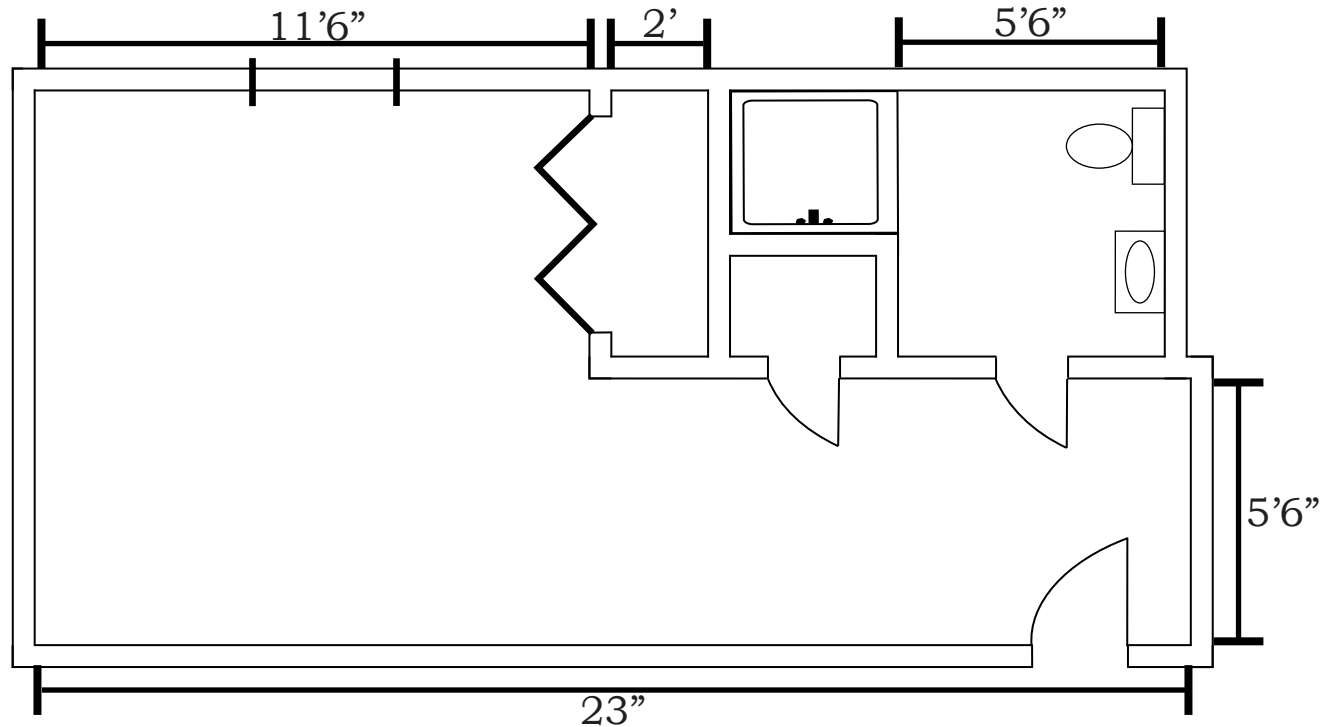

Polk

Rooms: 1,27

Apprx. 265 square feet

SERVICES INCLUDE:

- 24-hour scheduled and unscheduled assistance
- CareSteps personal care plan
- Three homestyle meals daily
- Planned off and on-site recreation
- Scheduled transportation
- Weekly thorough housekeeping and daily tidy up
- Weekly personal laundry