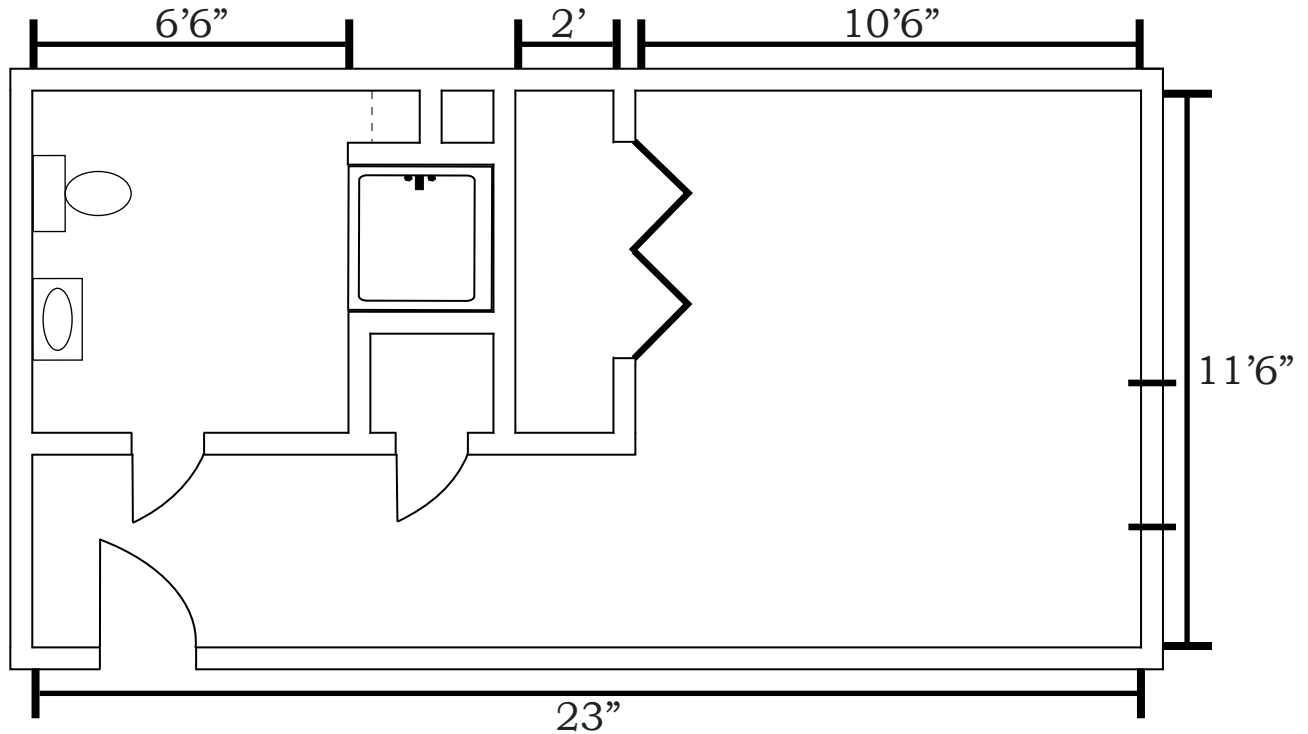

DATE: _____

3002 N. Polk St.
Corinth, MS 38834
662-594-6131

www.corinthcottage.com

Madison

Rooms: 12,16

Apprx. 265 square feet

SERVICES INCLUDE:

- 24-hour scheduled and unscheduled assistance
- CareSteps personal care plan
- Three homestyle meals daily
- Planned off and on-site recreation
- Scheduled transportation
- Weekly thorough housekeeping and daily tidy up
- Weekly personal laundry