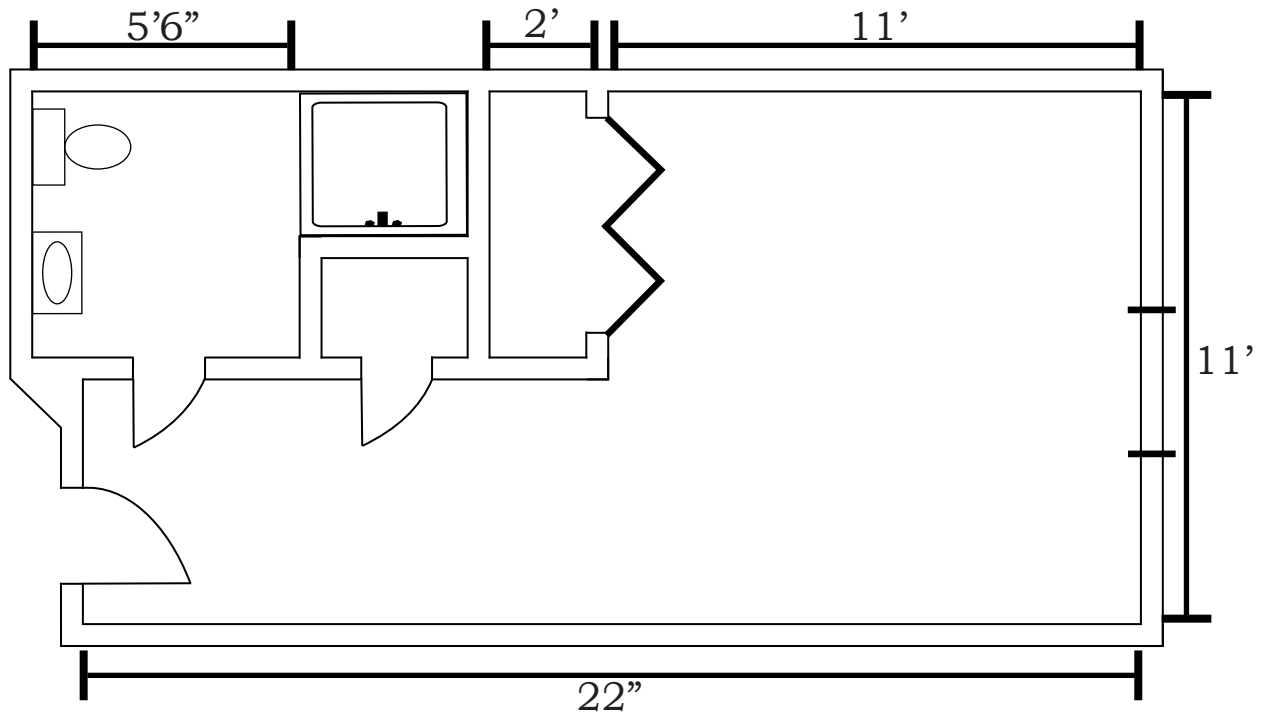

DATE: _____

3002 N. Polk St.
Corinth, MS 38834
662-594-6131

www.corinthcottage.com

Brentwood

Apprx. 259 square feet

Rooms: 5,6,7,8,9,10,18,19,20

SERVICES INCLUDE:

- 24-hour scheduled and unscheduled assistance
- CareSteps personal care plan
- Three homestyle meals daily
- Planned off and on-site recreation
- Scheduled transportation
- Weekly thorough housekeeping and daily tidy up
- Weekly personal laundry