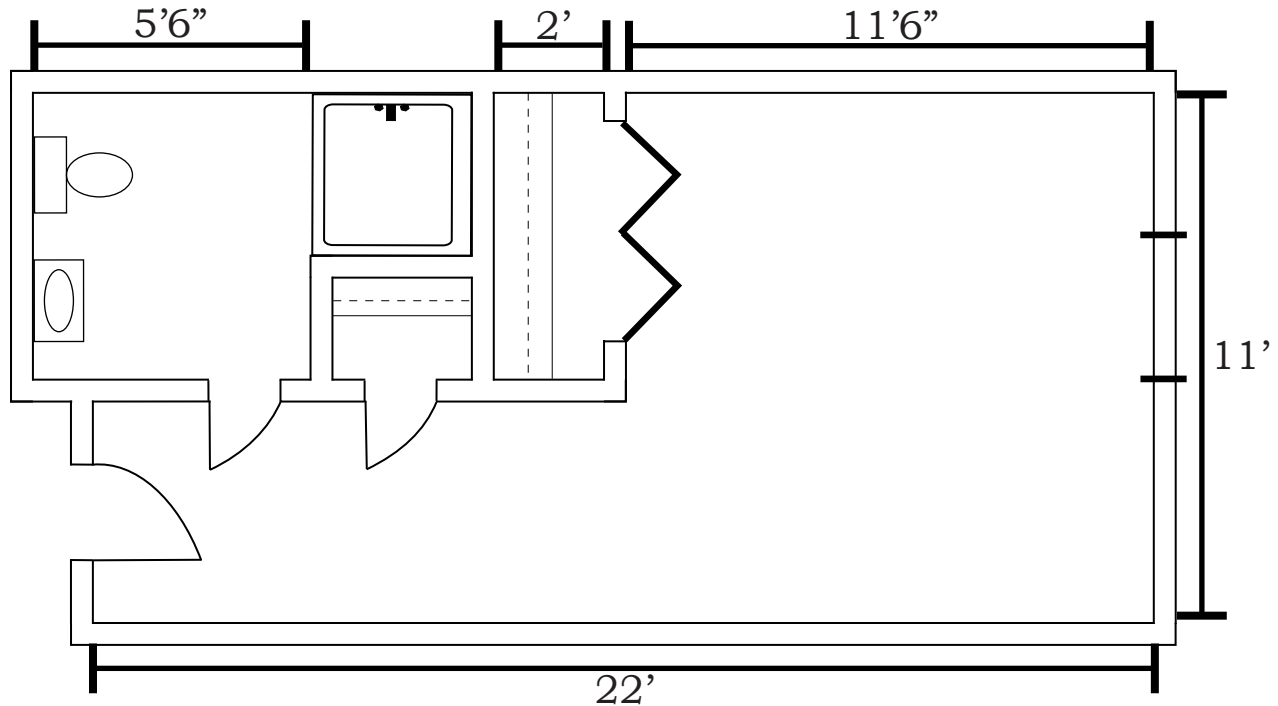

DATE: _____

3002 N. Polk St.
Corinth, MS 38834
662-594-6131

www.corinthcottage.com

Alcorn

Rooms: 11,17

Apprx. 259 square feet

SERVICES INCLUDE:

- 24-hour scheduled and unscheduled assistance
- CareSteps personal care plan
- Three homestyle meals daily
- Planned off and on-site recreation
- Scheduled transportation
- Weekly thorough housekeeping and daily tidy up
- Weekly personal laundry