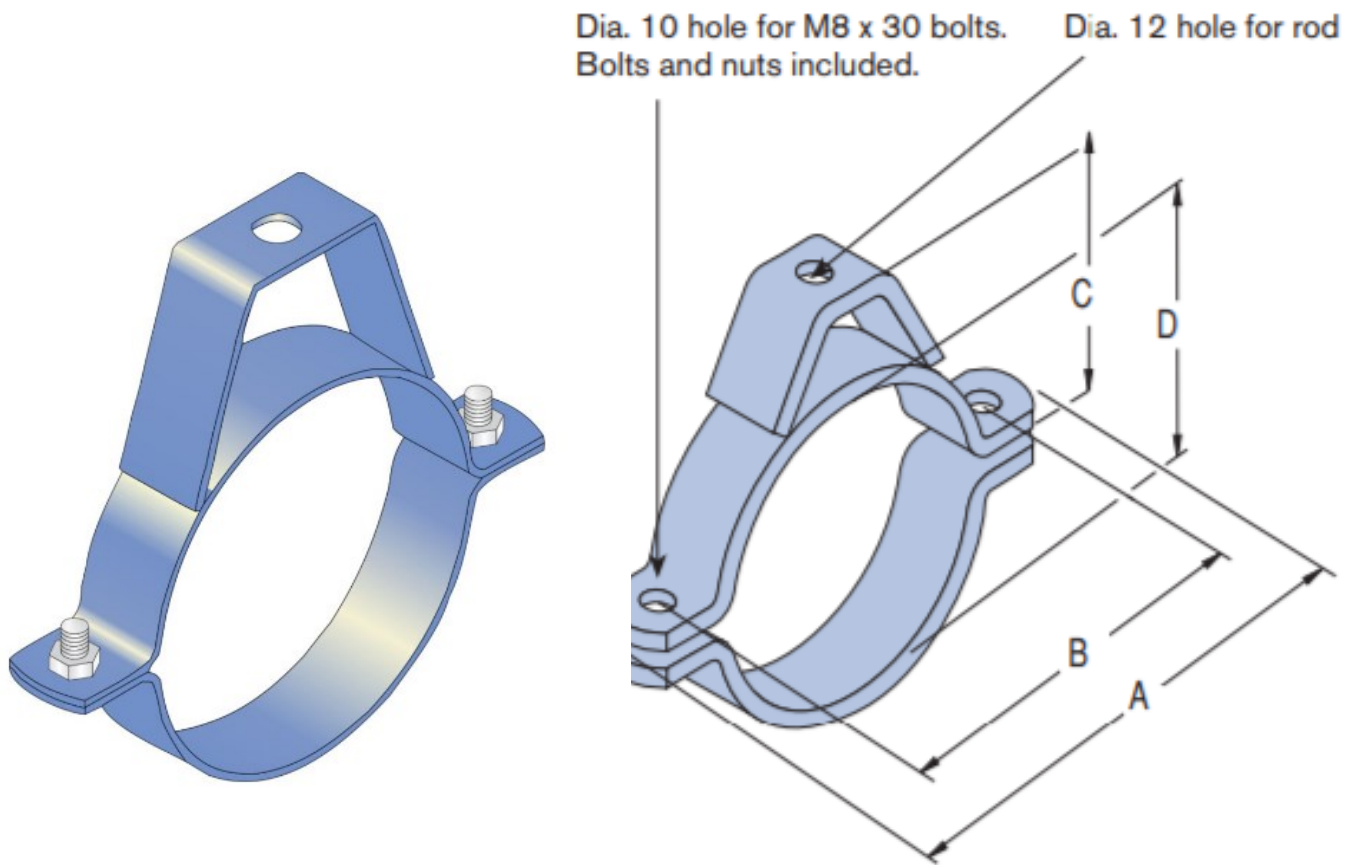

Two-Piece Clamp with Yoke — Light Duty

**Yoke Clamp for Steel Pipe: Suits Med/
Heavy Duty Plumbing and Fire Protection
applications**

Size range: 15nb to 150nb

Material: Carbon Steel

Finish: Galvanised.

Features: Bolts and nuts included.

PART No.	Pipe DIA	OD	A	B	C
UN8-21	15nb	21	85	61	47
UN8-27	20nb	27	91	67	47
UN8-34	25nb	34	98	74	54
UN8-43	32nb	43	107	83	60
UN8-48	40nb	48	112	88	63
UN8-60	50nb	60	124	100	70
UN8-76	65nb	76	140	116	79
UN8-89	80nb	89	153	129	86
UN8-114	100nb	114	178	154	99
UN8-140	125nb	140	204	180	112
UN8-165	150nb	165	229	203	125