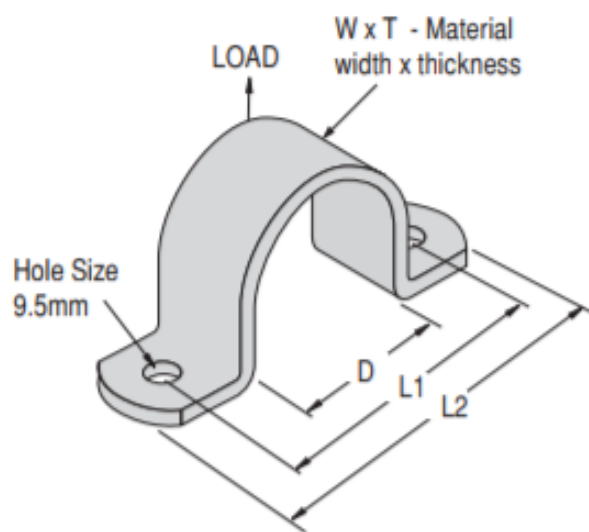

Saddle Clamp — Medium Duty

Medium Duty saddle clamps to suit Steel Pipe in medium/heavy duty plumbing applications.

Size range: 15nb to 200nb

Material: Carbon Steel

Finish: Galvanised.

PART No.	Pipe DIA	ØD(mm)	L1	L2	W X T
UN15-21	15nb	21	75	115.0	40X5
UN15-27	20nb	27	81	121.0	40X5
UN15-34	25nb	34	88	128.0	40X5
UN15-43	32nb	43	97	137.0	40X5
UN15-48	40nb	48	102	142.0	40X5
UN15-60	50nb	60	114	154	40X5
UN15-76	65nb	76	130	170	40X5
UN15-89	80nb	89	143	183	40X5
UN15-114	100nb	114	170	210	40X6
UN15-165	150nb	165	221	261	50X6
UN15-219	200nb	219	275	215	50X6