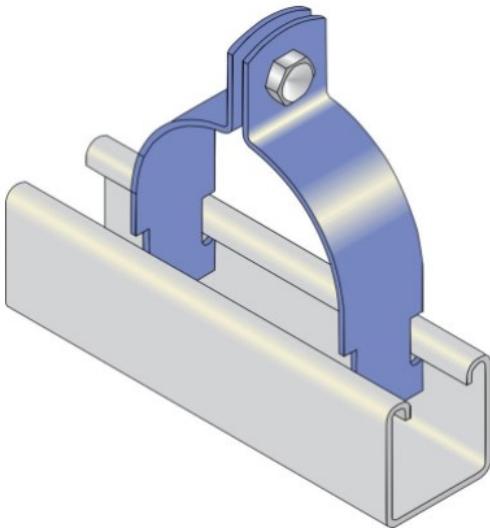

# Two Piece Channel Clip

**Two piece channel clamp for the installation of steel pipe to strut/channel**

**Size range:** 15nb to 200nb

**Material:** Carbon Steel

**Finish:** Zinc. Also available in Galvanised finish on request.

2 Piece Channel Clip			
Part #	Pipe Size	ØD	Material
EC2029	15nb	22	32x1.6
EC2030	20nb	27	32x1.6
EC2033	25nb	35	32x2.0
EC2035	32nb	43	32x2.0
EC2037	40nb	49	32x2.0
EC2041	50nb	60	32x2.5
EC2046	65nb	76	32x2.5
EC2050	80nb	90	32x2.5
EC2058	100nb	114	32x2.5
EC2070-64	150nb	165	32x2.5
EC2070-86	200nb	220	32x2.5