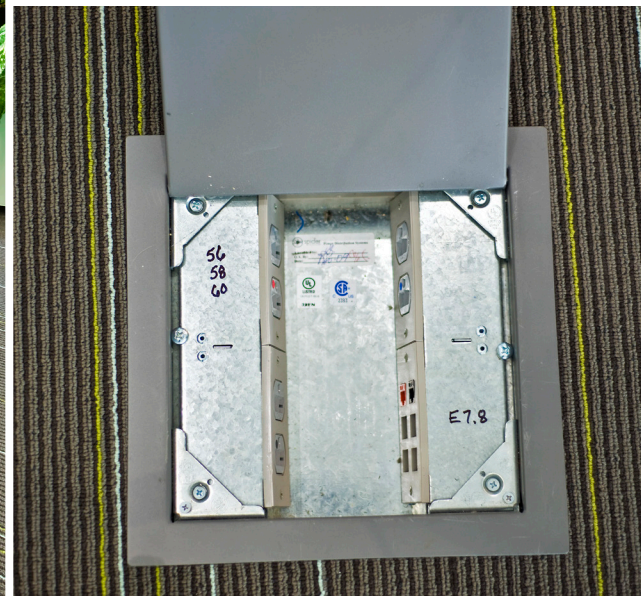

DIRTT

Power

DIRTT ENVIRONMENTAL SOLUTIONS

To help remove the mystery of electrical drawings, DIRTT Power is designed for you and delivered to you using intelligent, 3D software called ICE[®]. ICE shows you your space in 3D. You and your team determine the best placement and quantity of power needed for each work area. ICE automatically adds the components needed all the way back to the electrical panel, either through the ceiling or an access floor, and does the specifications and pricing for you. Any changes you make, even in 3D, are instantly modified in the quote and parts list. The design becomes the order. It is sent to DIRTT containing all the instructions for manufacturing your exact electrical needs.

Modular interiors are only as agile as the infrastructure running through them. When electrical wiring is hardwired to each location, it becomes an anchor. However, if modular interiors have agile plug & play DIRTT Power running through them, you not only cut the anchor – you control your future.

DIRTT Power is a quick-connect, pre-tested and adaptable solution. All your electrical requirements arrive at your site in the correct lengths with factory-built components ready to go. The journeyman does the connections in one location while less expensive tradesmen simply click the connections together. No cutting. No bending pipe. No waste. No contingency fee. If you need to move any of your outlets around later, your facilities team simply unplugs and plugs without disrupting the rest of the chain.