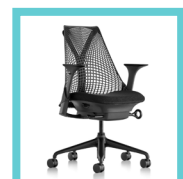

Monitor Arm: (1) Symmetry Office – Single Monitor Arm: Base mounted with silver finish

03

BEST Estimated Price: \$1,197

Sit to Stand Desk: (1) 24" x 48" Herman Miller – Motia Sit to Stand Table: Simple up/down switch with glides, and various laminate and base options

Task Chair: (1) Herman Miller – Sayl Basic Work Chair: Adjustable lumbar support

Monitor Arm: (1) Herman Miller – Flo Single Monitor Arm Support

Contact us today for your Return to Work Needs!

continentaloffice.com/returntowork