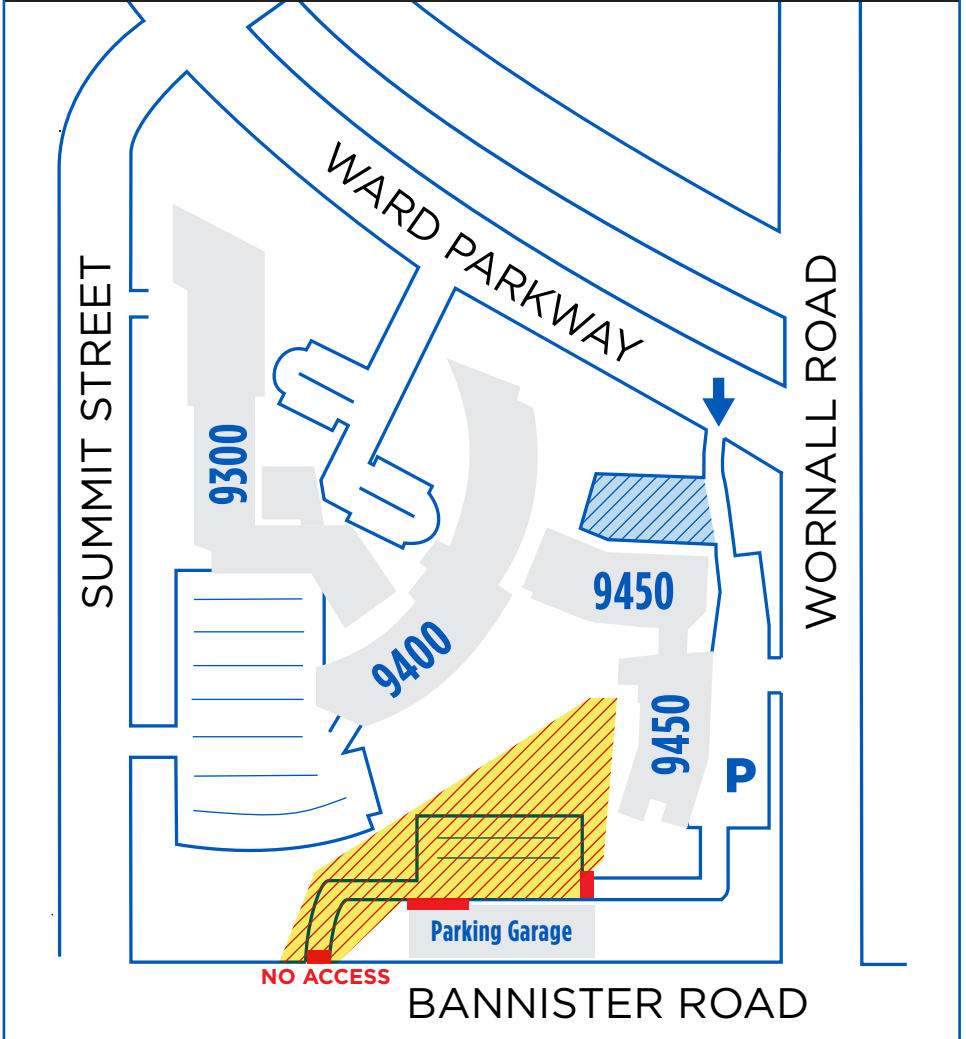

Burns & McDonnell World Headquarters

9450 Ward Parkway, Kansas City, MO 64114

Event Parking – 9450 Building

BURNS  **MCDONNELL**

- Construction Area: 
- Visitor Parking: 
- Restricted Parking: 