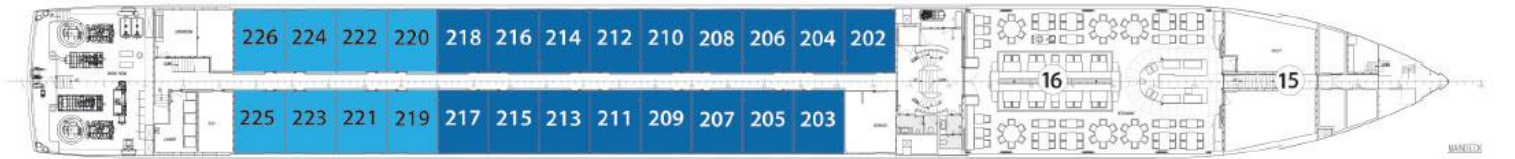

Imagery II Deck Plans

SKY DECK

ROYAL DECK

SAPPHIRE DECK

INDIGO DECK

DECK PLAN

- | | | |
|---|----------------------|-------------------|
| 1 Sky Lounge | 6 Deck Game Area | 12 Elevator |
| 2 Navigation Bridge | 7 Observation Lounge | 13 Lobby |
| 3 Sky Grill | 8 Panorama Bistro | 14 Club Lounge |
| 4 Whirlpool | 9 Panorama Lounge | 15 Galley |
| 5 Premium Lounge
Chairs and Shade
Awnings | 10 Bar | 16 Dining Room |
| | 11 Reception | 17 Fitness Center |

CATEGORIES

- Royal Suite** Royal Deck | Royal Suites
- Cat. P** Royal Deck | Panorama Suites
- Cat. A** Sapphire Deck Forward | Panorama Suites
- Cat. B** Sapphire Deck Aft | Panorama Suites
- Cat. D** Indigo Deck Aft | Deluxe Staterooms
- Cat. E** Indigo Deck Forward | Deluxe Staterooms