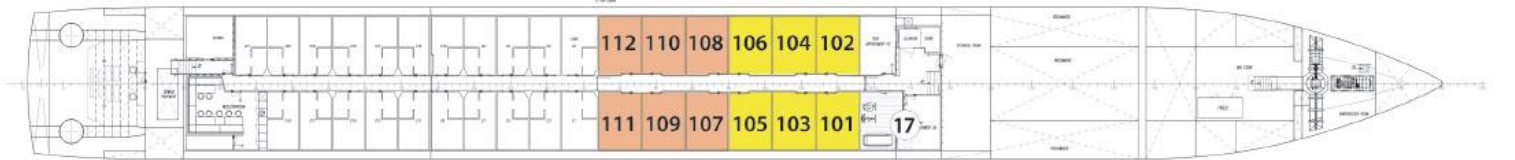

Imagery II Deck Plans

SKY DECK

ROYAL DECK

SAPPHIRE DECK

INDIGO DECK

DECK PLAN

- | | | |
|---|----------------------|-------------------|
| 1 Sky Lounge | 6 Deck Game Area | 12 Elevator |
| 2 Navigation Bridge | 7 Observation Lounge | 13 Lobby |
| 3 Sky Grill | 8 Panorama Bistro | 14 Club Lounge |
| 4 Whirlpool | 9 Panorama Lounge | 15 Galley |
| 5 Premium Lounge
Chairs and Shade
Awnings | 10 Bar | 16 Dining Room |
| | 11 Reception | 17 Fitness Center |

CATEGORIES

- Royal Suite** Royal Deck | Royal Suites
- Cat. P** Royal Deck | Panorama Suites
- Cat. A** Sapphire Deck Forward | Panorama Suites
- Cat. B** Sapphire Deck Aft | Panorama Suites
- Cat. D** Indigo Deck Aft | Deluxe Staterooms
- Cat. E** Indigo Deck Forward | Deluxe Staterooms