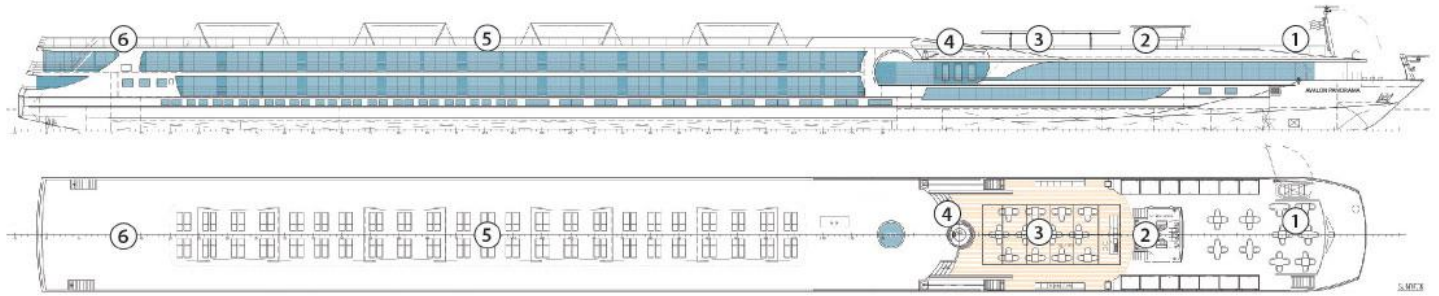

POETRY II RIVERBOAT

olivia™

SKY DECK

ROYAL DECK

SAPPHIRE DECK

INDIGO DECK

DECK PLAN

- | | | |
|---|----------------------|-------------------|
| 1 Sky Lounge | 6 Deck Game Area | 12 Elevator |
| 2 Navigation Bridge | 7 Observation Lounge | 13 Lobby |
| 3 Sky Grill | 8 Panorama Bistro | 14 Club Lounge |
| 4 Whirlpool | 9 Panorama Lounge | 15 Galley |
| 5 Premium Lounge
Chairs and Shade
Awnings | 10 Bar | 16 Dining Room |
| | 11 Reception | 17 Fitness Center |

CATEGORIES

- Royal Suite Royal Deck | Royal Suites
- Cat. P Royal Deck | Panorama Suites
- Cat. A Sapphire Deck Forward | Panorama Suites
- Cat. B Sapphire Deck Aft | Panorama Suites
- Cat. D Indigo Deck Aft | Deluxe Staterooms
- Cat. E Indigo Deck Forward | Deluxe Staterooms