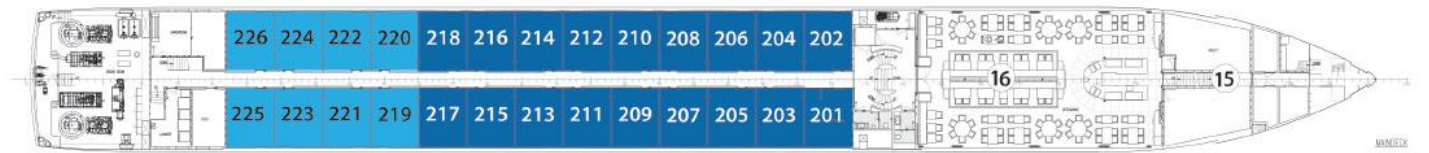

POETRY II RIVERBOAT

olivia™

SKY DECK

ROYAL DECK

SAPPHIRE DECK

INDIGO DECK

DECK PLAN

- | | | |
|---|----------------------|-------------------|
| 1 Sky Lounge | 6 Deck Game Area | 12 Elevator |
| 2 Navigation Bridge | 7 Observation Lounge | 13 Lobby |
| 3 Sky Grill | 8 Panorama Bistro | 14 Club Lounge |
| 4 Whirlpool | 9 Panorama Lounge | 15 Galley |
| 5 Premium Lounge
Chairs and Shade
Awnings | 10 Bar | 16 Dining Room |
| | 11 Reception | 17 Fitness Center |

CATEGORIES

- Royal Suite Royal Deck | Royal Suites
- Cat. P Royal Deck | Panorama Suites
- Cat. A Sapphire Deck Forward | Panorama Suites
- Cat. B Sapphire Deck Aft | Panorama Suites
- Cat. D Indigo Deck Aft | Deluxe Staterooms
- Cat. E Indigo Deck Forward | Deluxe Staterooms