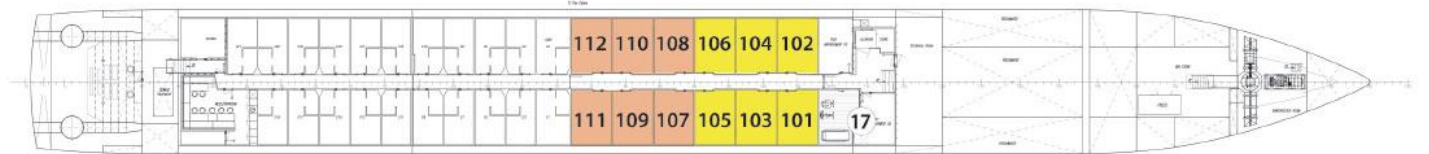

POETRY II RIVERBOAT

olivia™

SKY DECK

ROYAL DECK

SAPPHIRE DECK

INDIGO DECK

DECK PLAN

- | | | |
|---|----------------------|-------------------|
| 1 Sky Lounge | 6 Deck Game Area | 12 Elevator |
| 2 Navigation Bridge | 7 Observation Lounge | 13 Lobby |
| 3 Sky Grill | 8 Panorama Bistro | 14 Club Lounge |
| 4 Whirlpool | 9 Panorama Lounge | 15 Galley |
| 5 Premium Lounge
Chairs and Shade
Awnings | 10 Bar | 16 Dining Room |
| | 11 Reception | 17 Fitness Center |

CATEGORIES

- Royal Suite Royal Deck | Royal Suites
- Cat. P Royal Deck | Panorama Suites
- Cat. A Sapphire Deck Forward | Panorama Suites
- Cat. B Sapphire Deck Aft | Panorama Suites
- Cat. D Indigo Deck Aft | Deluxe Staterooms
- Cat. E Indigo Deck Forward | Deluxe Staterooms