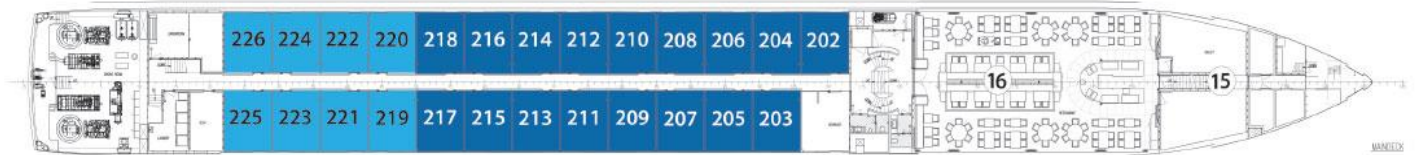

VISIONARY DECK PLANS

SKY DECK

ROYAL DECK

SAPPHIRE DECK

INDIGO DECK

DECK PLAN

- | | | |
|---|----------------------|-------------------|
| 1 Sky Lounge | 6 Deck Game Area | 12 Elevator |
| 2 Navigation Bridge | 7 Observation Lounge | 13 Lobby |
| 3 Sky Grill | 8 Panorama Bistro | 14 Club Lounge |
| 4 Whirlpool | 9 Panorama Lounge | 15 Galley |
| 5 Premium Lounge
Chairs and Shade
Awnings | 10 Bar | 16 Dining Room |
| | 11 Reception | 17 Fitness Center |

CATEGORIES

- | | |
|--------------------|---|
| Royal Suite | Royal Deck Royal Suites |
| Cat. P | Royal Deck Panorama Suites |
| Cat. A | Sapphire Deck Forward Panorama Suites |
| Cat. B | Sapphire Deck Aft Panorama Suites |
| Cat. D | Indigo Deck Aft Deluxe Staterooms |
| Cat. E | Indigo Deck Forward Deluxe Staterooms |