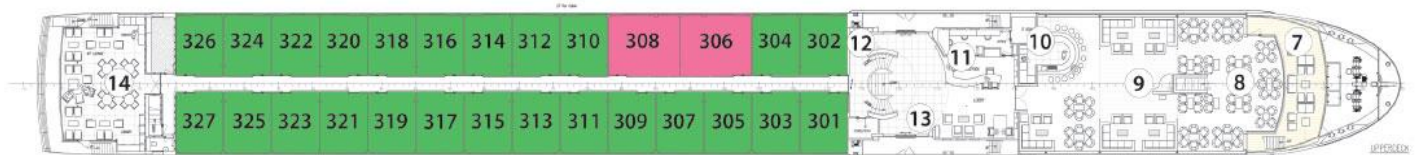

VISIONARY DECK PLANS

SKY DECK

ROYAL DECK

SAPPHIRE DECK

INDIGO DECK

DECK PLAN

- | | | |
|---|----------------------|-------------------|
| 1 Sky Lounge | 6 Deck Game Area | 12 Elevator |
| 2 Navigation Bridge | 7 Observation Lounge | 13 Lobby |
| 3 Sky Grill | 8 Panorama Bistro | 14 Club Lounge |
| 4 Whirlpool | 9 Panorama Lounge | 15 Galley |
| 5 Premium Lounge
Chairs and Shade
Awnings | 10 Bar | 16 Dining Room |
| | 11 Reception | 17 Fitness Center |

CATEGORIES

- | | |
|--------------------|---|
| Royal Suite | Royal Deck Royal Suites |
| Cat. P | Royal Deck Panorama Suites |
| Cat. A | Sapphire Deck Forward Panorama Suites |
| Cat. B | Sapphire Deck Aft Panorama Suites |
| Cat. D | Indigo Deck Aft Deluxe Staterooms |
| Cat. E | Indigo Deck Forward Deluxe Staterooms |