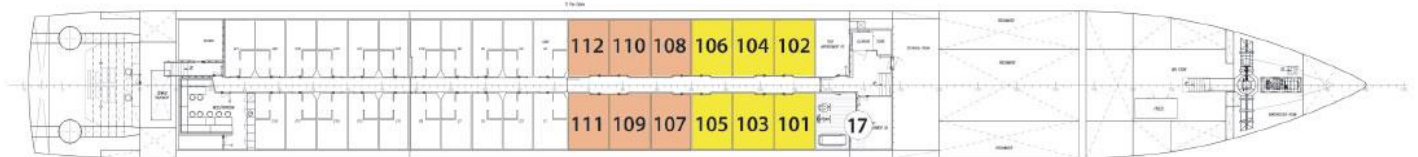

VISIONARY DECK PLANS

SKY DECK

ROYAL DECK

SAPPHIRE DECK

INDIGO DECK

DECK PLAN

- | | | |
|---|----------------------|-------------------|
| 1 Sky Lounge | 6 Deck Game Area | 12 Elevator |
| 2 Navigation Bridge | 7 Observation Lounge | 13 Lobby |
| 3 Sky Grill | 8 Panorama Bistro | 14 Club Lounge |
| 4 Whirlpool | 9 Panorama Lounge | 15 Galley |
| 5 Premium Lounge
Chairs and Shade
Awnings | 10 Bar | 16 Dining Room |
| | 11 Reception | 17 Fitness Center |

CATEGORIES

- | | |
|--------------------|---|
| Royal Suite | Royal Deck Royal Suites |
| Cat. P | Royal Deck Panorama Suites |
| Cat. A | Sapphire Deck Forward Panorama Suites |
| Cat. B | Sapphire Deck Aft Panorama Suites |
| Cat. D | Indigo Deck Aft Deluxe Staterooms |
| Cat. E | Indigo Deck Forward Deluxe Staterooms |