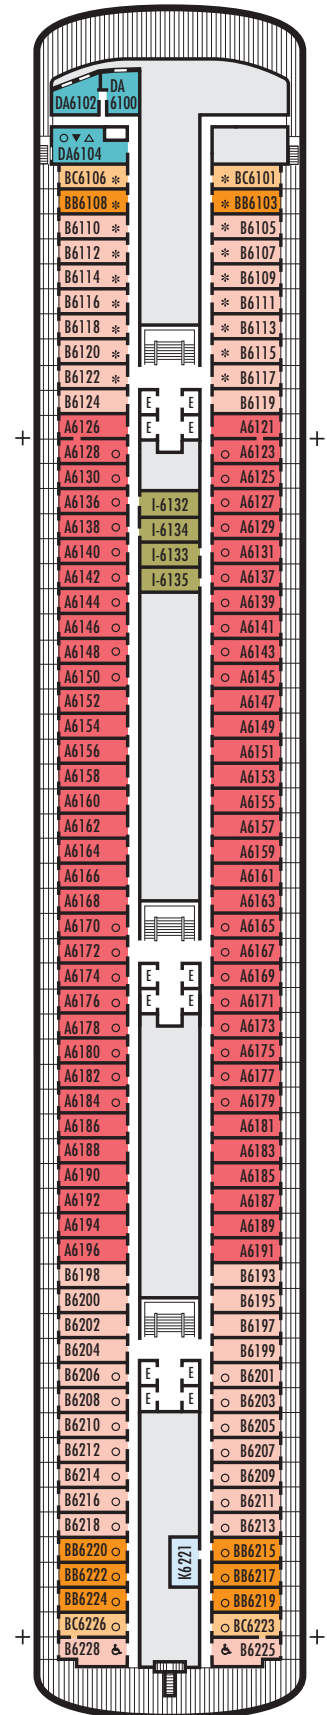

All information is subject to change.

STATEROOM SYMBOL LEGEND

- Quad (2 lower beds, 1 sofa bed, 1 upper)
- Triple (2 lower beds, 1 sofa bed)
- ▲ 2 lower beds or converts to 1 queen-size
- △ Partial sea view
- × Fully obstructed view
- Shower only
- Bathtub & shower
- + Connecting rooms
- These staterooms have portholes instead of windows
- ♿ Suites B6228 & B6225 and stateroom EE3431 are fully accessible, roll-in shower only
- ▼ Suites SA7058 & SA7057 are fully accessible with single side approach to the bed with bathtub & roll-in shower. Staterooms DA6104, G1805 & G1804 are fully accessible with single side approach to the bed, roll-in shower only.
- ★ Staterooms HH3433, HH3428, H3394, H3393, E2702, L2700, J2555, J2554, G2500, FF1964, FF1955, G1807 & G1806 are ambulatory accessible, roll-in shower only

VERANDAH SUITES

■ A ■ B ■ BB ■ BC

Vista Suites: 2 lower beds convertible to 1 queen-size bed, whirlpool bath & shower, sitting area, private verandah, mini-bar, refrigerator, floor-to-ceiling windows.
Approximately 295–337 sq. ft. including verandah.

OCEAN-VIEW STATEROOMS

■ DA

Large: 2 lower beds convertible to 1 queen-size bed, bathtub & shower.
Approximately 140–319 sq. ft.

INTERIOR STATEROOMS

■ I ■ K

Large: 2 lower beds convertible to 1 queen-size bed, shower.
Approximately 182–293 sq. ft.