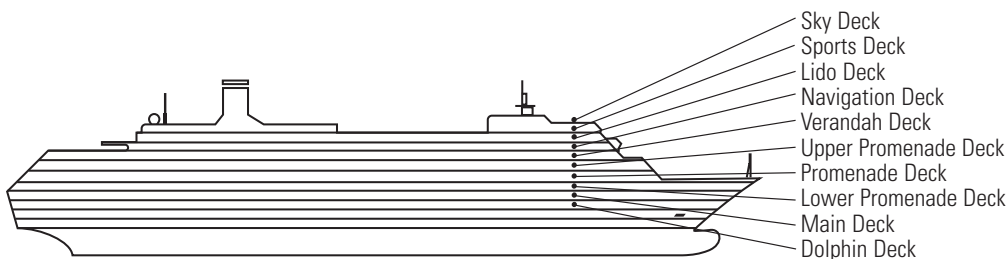

EFFECTIVE AFTER MAY 10, 2018
MS AMSTERDAM

DECK PLANS & STATEROOMS

The deck plans are color-coded by category of stateroom, and the category letter precedes the stateroom number in each room. All staterooms are equipped with interactive LED television with On Demand movies, programming and multichannel music and telephone.

Important Note: Not all staterooms within each category have the same furniture configuration and/or facilities. Appropriate symbols within the rooms on the deck plans describe differences from the stateroom descriptions below.

All information is subject to change.

STATEROOM SYMBOL LEGEND

- Quad (2 lower beds, 1 sofa bed, 1 upper)
- Triple (2 lower beds, 1 sofa bed)
- ▲ 2 lower beds or converts to 1 queen-size
- △ Partial sea view
- × Fully obstructed view
- Shower only
- Bathtub & shower
- + Connecting rooms
- These staterooms have portholes instead of windows
- ♿ Suites B6228 & B6225 and stateroom EE3431 are fully accessible, roll-in shower only
- ▼ Suites SA7058 & SA7057 are fully accessible with single side approach to the bed with bathtub & roll-in shower. Staterooms DA6104, G1805 & G1804 are fully accessible with single side approach to the bed, roll-in shower only.
- ★ Staterooms HH3433, HH3428, H3394, H3393, E2702, L2700, J2555, J2554, G2500, FF1964, FF1955, G1807 & G1806 are ambulatory accessible, roll-in shower only