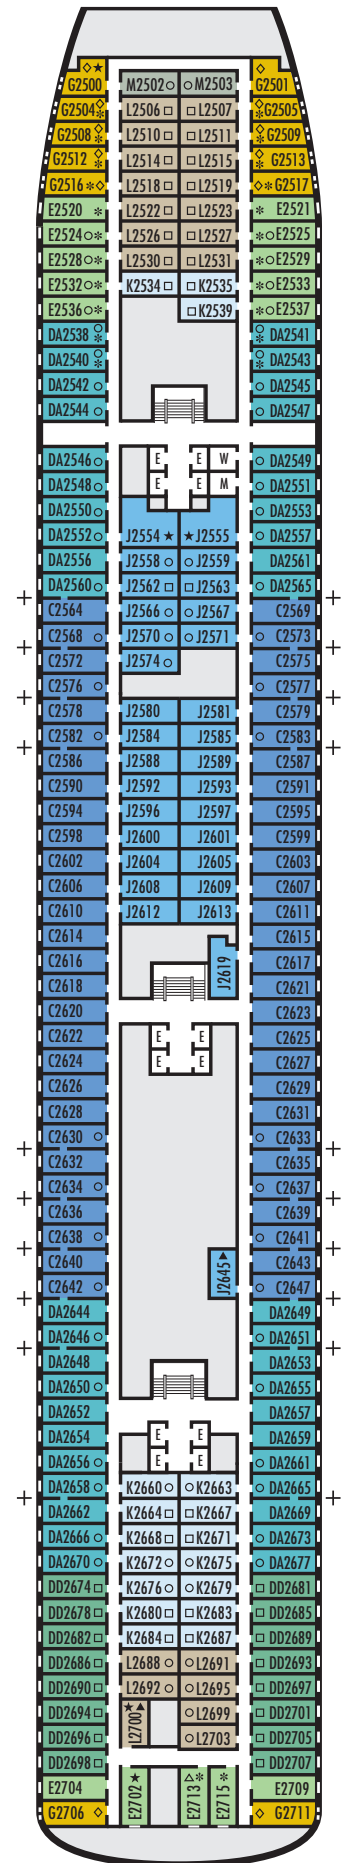

All information is subject to change.

STATEROOM SYMBOL LEGEND

- Quad (2 lower beds, 1 sofa bed, 1 upper)
- Triple (2 lower beds, 1 sofa bed)
- ▲ 2 lower beds or converts to 1 queen-size
- △ Partial sea view
- × Fully obstructed view
- * Shower only
- Bathtub & shower
- + Connecting rooms
- ◇ These staterooms have portholes instead of windows
- ♿ Suites B6228 & B6225 and stateroom EE4341 are fully accessible, roll-in shower only
- ▼ Suites SA7058 & SA7057 are fully accessible with single side approach to the bed with bathtub & roll-in shower. Staterooms DA6104, G1805 & G1804 are fully accessible with single side approach to the bed, roll-in shower only.
- ★ Staterooms HH3433, HH3428, H3394, H3393, E2702, L2700, J2555, J2554, G2500, FF1964, FF1955, G1807 & G1806 are ambulatory accessible, roll-in shower only

OCEAN-VIEW STATEROOMS

- D ■ E ■ EE ■ F ■ FF

Large: 2 lower beds convertible to 1 queen-size bed, bathtub & shower. Approximately 140–319 sq. ft.

G

Large: 2 lower beds convertible to 1 queen-size bed, bathtub & shower. All G-category staterooms have portholes. Approximately 140–319 sq. ft.

OCEAN-VIEW STATEROOMS

- C ■ DA ■ DD ■ E

Large: 2 lower beds convertible to 1 queen-size bed, bathtub & shower.
Approximately 140–319 sq. ft.

- G

Large: 2 lower beds convertible to 1 queen-size bed, bathtub & shower. All G-category staterooms have portholes.
Approximately 140–319 sq. ft.

INTERIOR STATEROOMS

- J ■ K ■ L ■ M

Large: 2 lower beds convertible to 1 queen-size bed, shower.
Approximately 182–293 sq. ft.

DECK 2—MAIN DECK
Staterooms 2500–2715

EFFECTIVE AFTER MAY 10, 2018
MS AMSTERDAM