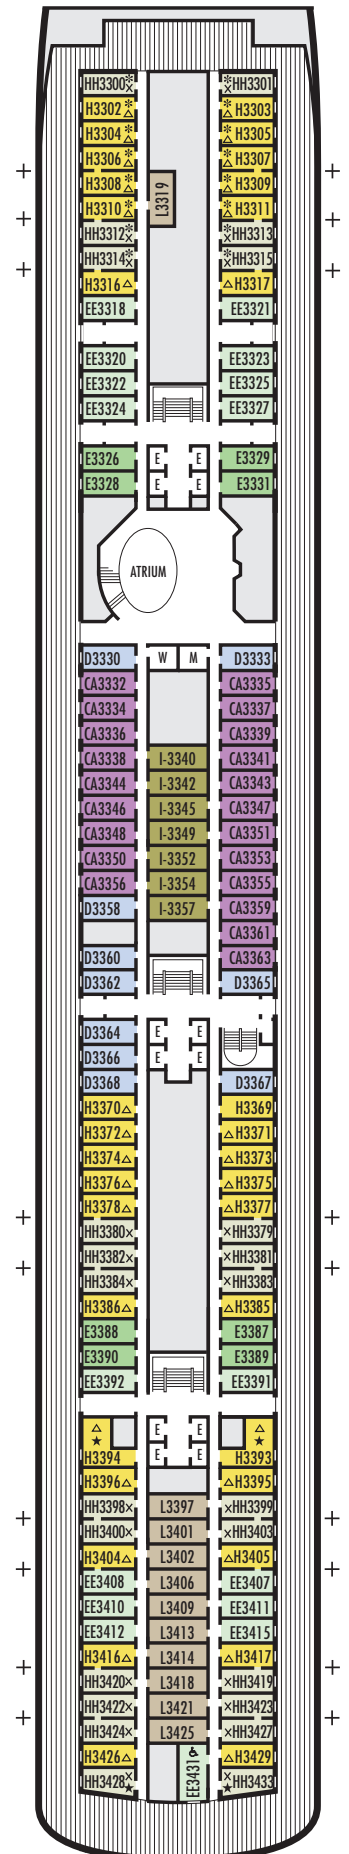

DECK 3—LOWER PROMENADE DECK
Staterooms 3300–3433