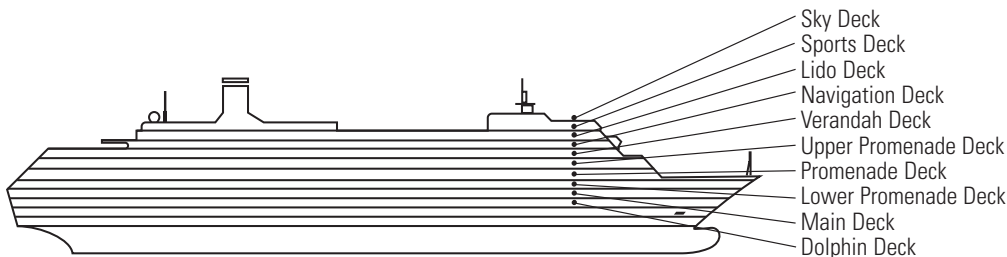

STATEROOM SYMBOL LEGEND

- Quad (2 lower beds, 1 sofa bed, 1 upper)
- Triple (2 lower beds, 1 sofa bed)
- ▲ 2 lower beds or converts to 1 queen-size
- △ Partial sea view
- × Fully obstructed view
- Shower only
- Bathtub & shower
- + Connecting rooms
- These staterooms have portholes instead of windows
- ♿ Suites B6228 & B6225 and stateroom EE3431 are fully accessible, roll-in shower only
- ▼ Suites SA7058 & SA7057 are fully accessible with single side approach to the bed with bathtub & roll-in shower. Staterooms DA6104, G1805 & G1804 are fully accessible with single side approach to the bed, roll-in shower only.
- ★ Staterooms HH3433, HH3428, H3394, H3393, E2702, L2700, J2555, J2554, G2500, FF1964, FF1955, G1807 & G1806 are ambulatory accessible, roll-in shower only

OCEAN-VIEW STATEROOMS

CA

Lanai: 2 lower beds convertible to 1 queen-size bed, shower. Sliding glass doors lead onto the walk-around Lower Promenade Deck. Approximately 196–240 sq. ft.

D E EE

Large: 2 lower beds convertible to 1 queen-size bed, bathtub & shower. Approximately 140–319 sq. ft.

H HH

Large: 2 lower beds convertible to 1 queen-size bed, bathtub & shower. All H-category staterooms have partial sea views. All HH-category staterooms have fully obstructed views. Approximately 140–319 sq. ft.

INTERIOR STATEROOMS

I L

Large: 2 lower beds convertible to 1 queen-size bed, shower. Approximately 182–293 sq. ft.