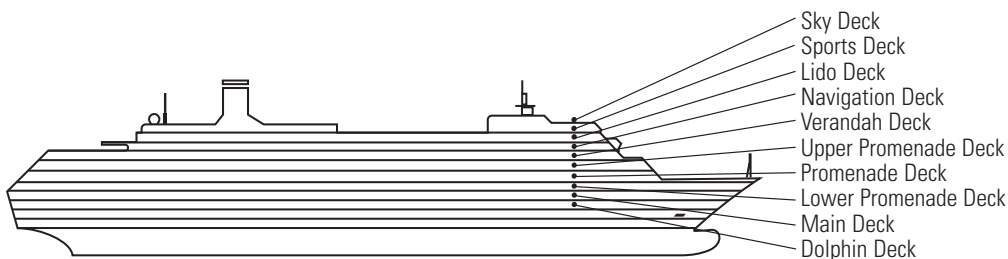

EFFECTIVE AFTER MAY 10, 2018
MS AMSTERDAM

DECK PLANS & STATEROOMS

The deck plans are color-coded by category of stateroom, and the category letter precedes the stateroom number in each room. All staterooms are equipped with interactive LED television with On Demand movies, programming and multichannel music and telephone.