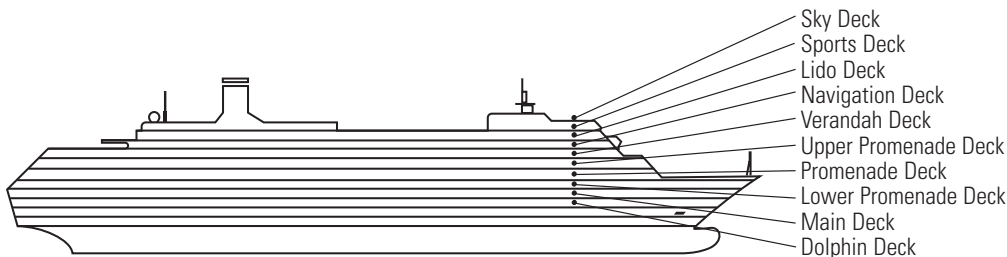

All information is subject to change.

STATEROOM SYMBOL LEGEND

- Quad (2 lower beds, 1 sofa bed, 1 upper)
- Triple (2 lower beds, 1 sofa bed)
- ▲ 2 lower beds or converts to 1 queen-size
- △ Partial sea view
- × Fully obstructed view
- Shower only
- Bathtub & shower
- + Connecting rooms
- These staterooms have portholes instead of windows
- ♿ Suites B6228 & B6225 and stateroom EE4341 are fully accessible, roll-in shower only
- ▼ Suites SA7058 & SA7057 are fully accessible with single side approach to the bed with bathtub & roll-in shower. Staterooms DA6104, G1805 & G1804 are fully accessible with single side approach to the bed, roll-in shower only.
- ★ Staterooms HH3433, HH3428, H3394, H3393, E2702, L2700, J2555, J2554, G2500, FF1964, FF1955, G1807 & G1806 are ambulatory accessible, roll-in shower only

OCEAN-VIEW STATEROOMS

- D ■ E ■ EE ■ F ■ FF

Large: 2 lower beds convertible to 1 queen-size bed, bathtub & shower. Approximately 140–319 sq. ft.

G

Large: 2 lower beds convertible to 1 queen-size bed, bathtub & shower. All G-category staterooms have portholes. Approximately 140–319 sq. ft.

INTERIOR STATEROOMS

- J ■ M ■ MM ■ N

Large: 2 lower beds convertible to 1 queen-size bed, shower. Approximately 182–293 sq. ft.