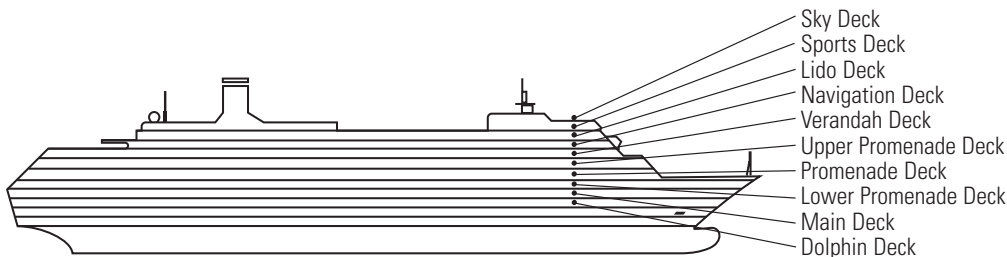

All information is subject to change.

STATEROOM SYMBOL LEGEND

- Quad (2 lower beds, 1 sofa bed, 1 upper)
- Triple (2 lower beds, 1 sofa bed)
- ▲ 2 lower beds or converts to 1 queen-size
- △ Partial sea view
- × Fully obstructed view
- Shower only
- Bathtub & shower
- + Connecting rooms
- These staterooms have portholes instead of windows
- ♿ Suites B6228 & B6225 and stateroom EE3431 are fully accessible, roll-in shower only
- ▼ Suites SA7058 & SA7057 are fully accessible with single side approach to the bed with bathtub & roll-in shower. Staterooms DA6104, G1805 & G1804 are fully accessible with single side approach to the bed, roll-in shower only.
- ★ Staterooms HH3433, HH3428, H3394, H3393, E2702, L2700, J2555, J2554, G2500, FF1964, FF1955, G1807 & G1806 are ambulatory accessible, roll-in shower only

OCEAN-VIEW STATEROOMS

- C ■ DA ■ DD ■ E

Large: 2 lower beds convertible to 1 queen-size bed, bathtub & shower.
Approximately 140–319 sq. ft.

- G

Large: 2 lower beds convertible to 1 queen-size bed, bathtub & shower. All G-category staterooms have portholes.
Approximately 140–319 sq. ft.

INTERIOR STATEROOMS

- J ■ K ■ L ■ M

Large: 2 lower beds convertible to 1 queen-size bed, shower.
Approximately 182–293 sq. ft.