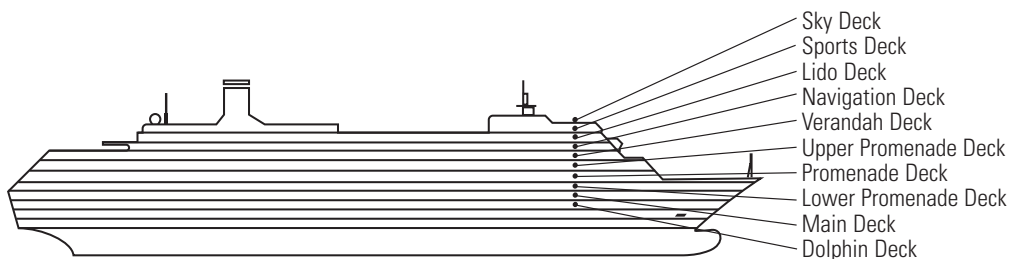

EFFECTIVE AFTER MAY 10, 2018
MS AMSTERDAM

DECK PLANS & STATEROOMS

The deck plans are color-coded by category of stateroom, and the category letter precedes the stateroom number in each room. All staterooms are equipped with interactive LED television with On Demand movies, programming and multichannel music and telephone.

Important Note: Not all staterooms within each category have the same furniture configuration and/or facilities. Appropriate symbols within the rooms on the deck plans describe differences from the stateroom descriptions below.

All information is subject to change.

STATEROOM SYMBOL LEGEND

- Quad (2 lower beds, 1 sofa bed, 1 upper)
- Triple (2 lower beds, 1 sofa bed)
- ▲ 2 lower beds or converts to 1 queen-size
- △ Partial sea view
- × Fully obstructed view
- Shower only
- Bathtub & shower
- + Connecting rooms
- These staterooms have portholes instead of windows
- ♿ Suites B6228 & B6225 and stateroom EE431 are fully accessible, roll-in shower only
- ▼ Suites SA7058 & SA7057 are fully accessible with single side approach to the bed with bathtub & roll-in shower. Staterooms DA6104, G1805 & G1804 are fully accessible with single side approach to the bed, roll-in shower only.
- ★ Staterooms HH3433, HH3428, H3394, H3393, E2702, L2700, J2555, J2554, G2500, FF1964, FF1955, G1807 & G1806 are ambulatory accessible, roll-in shower only