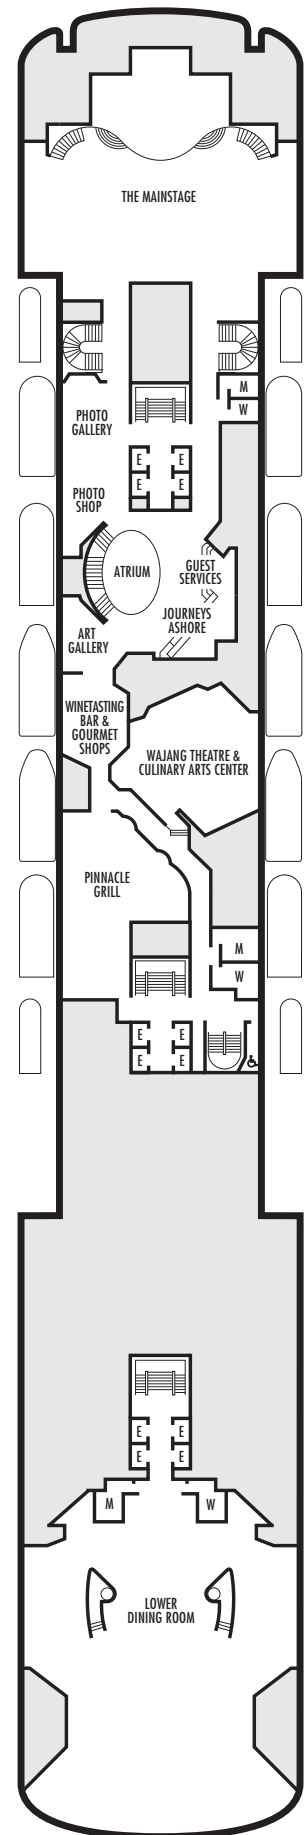

DECK 4—PROMENADE DECK