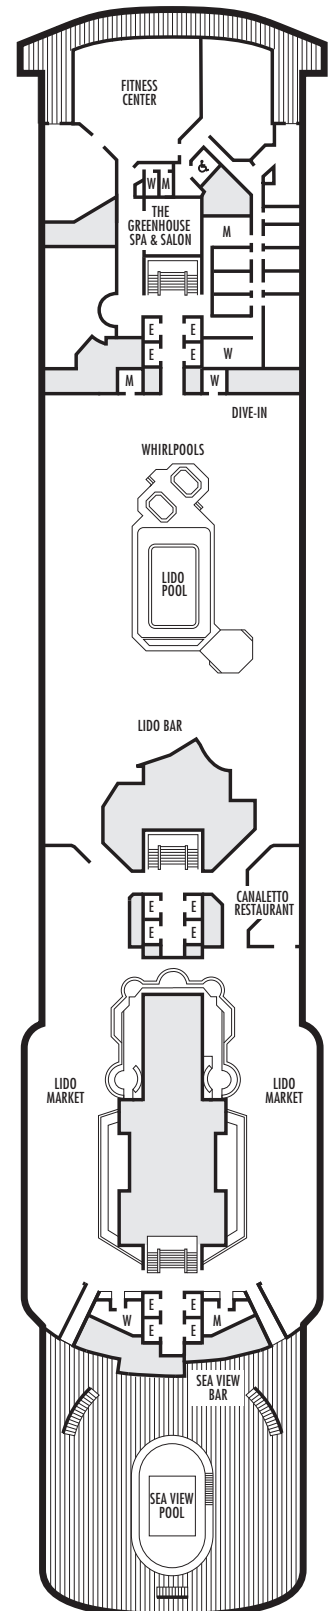

EFFECTIVE AFTER MAY 10, 2018
MS AMSTERDAM

DECK PLANS & STATEROOMS

The deck plans are color-coded by category of stateroom, and the category letter precedes the stateroom number in each room. All staterooms are equipped with interactive LED television with On Demand movies, programming and multichannel music and telephone.

Important Note: Not all staterooms within each category have the same furniture configuration and/or facilities. Appropriate symbols within the rooms on the deck plans describe differences from the stateroom descriptions below.

All information is subject to change.

STATEROOM SYMBOL LEGEND

- Quad (2 lower beds, 1 sofa bed, 1 upper)
- Triple (2 lower beds, 1 sofa bed)
- ▲ 2 lower beds or converts to 1 queen-size
- △ Partial sea view
- × Fully obstructed view
- Shower only
- Bathtub & shower
- + Connecting rooms
- These staterooms have portholes instead of windows
- ♿ Suites B6228 & B6225 and stateroom EE431 are fully accessible, roll-in shower only
- ▼ Suites SA7058 & SA7057 are fully accessible with single side approach to the bed with bathtub & roll-in shower. Staterooms DA6104, G1805 & G1804 are fully accessible with single side approach to the bed, roll-in shower only.
- ★ Staterooms HH3433, HH3428, H3394, H3393, E2702, L2700, J2555, J2554, G2500, FF1964, FF1955, G1807 & G1806 are ambulatory accessible, roll-in shower only