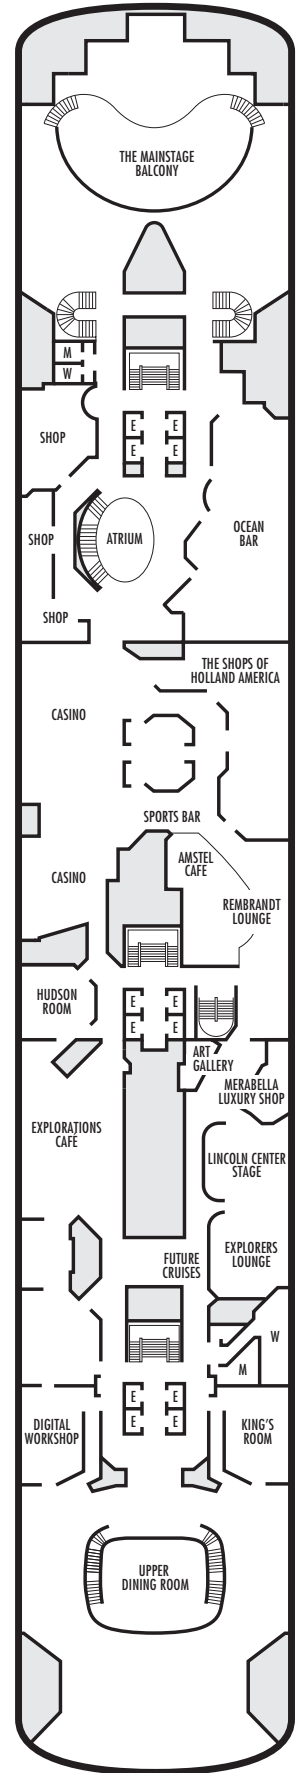

EFFECTIVE AFTER MAY 10, 2018
MS AMSTERDAM

DECK PLANS & STATEROOMS

The deck plans are color-coded by category of stateroom, and the category letter precedes the stateroom number in each room. All staterooms are equipped with interactive LED television with On Demand movies, programming and multichannel music and telephone.

Important Note: Not all staterooms within each category have the same furniture configuration and/or facilities. Appropriate symbols within the rooms on the deck plans describe differences from the stateroom descriptions below.

All information is subject to change.

STATEROOM SYMBOL LEGEND

- Quad (2 lower beds, 1 sofa bed, 1 upper)
- Triple (2 lower beds, 1 sofa bed)
- ▲ 2 lower beds or converts to 1 queen-size
- △ Partial sea view
- × Fully obstructed view
- Shower only
- Bathtub & shower
- + Connecting rooms
- These staterooms have portholes instead of windows
- ♿ Suites B6228 & B6225 and stateroom EE3431 are fully accessible, roll-in shower only
- ▼ Suites SA7058 & SA7057 are fully accessible with single side approach to the bed with bathtub & roll-in shower. Staterooms DA6104, G1805 & G1804 are fully accessible with single side approach to the bed, roll-in shower only.
- ★ Staterooms HH3433, HH3428, H3394, H3393, E2702, L2700, J2555, J2554, G2500, FF1964, FF1955, G1807 & G1806 are ambulatory accessible, roll-in shower only