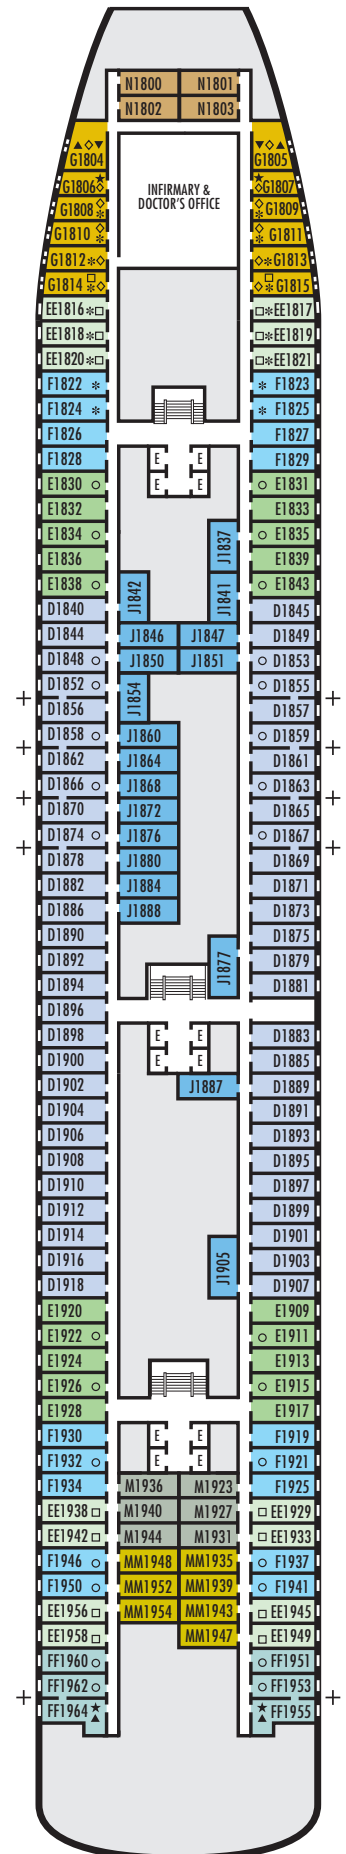

All information is subject to change.

STATEROOM SYMBOL LEGEND

- Quad (2 lower beds, 1 sofa bed, 1 upper)
- Triple (2 lower beds, 1 sofa bed)
- ▲ 2 lower beds or converts to 1 queen-size
- △ Partial sea view
- × Fully obstructed view
- * Shower only
- Bathtub & shower
- + Connecting rooms
- ◇ These staterooms have portholes instead of windows
- ♿ Suites B6228 & B6225 and stateroom EE4341 are fully accessible, roll-in shower only
- ▼ Suites SA7058 & SA7057 are fully accessible with single side approach to the bed with bathtub & roll-in shower. Staterooms DA6104, G1805 & G1804 are fully accessible with single side approach to the bed, roll-in shower only.
- ★ Staterooms HH3433, HH3428, H3394, H3393, E2702, L2700, J2555, J2554, G2500, FF1964, FF1955, G1807 & G1806 are ambulatory accessible, roll-in shower only

OCEAN-VIEW STATEROOMS

- D ■ E ■ EE ■ F ■ FF

Large: 2 lower beds convertible to 1 queen-size bed, bathtub & shower. Approximately 140–319 sq. ft.

G

Large: 2 lower beds convertible to 1 queen-size bed, bathtub & shower. All G-category staterooms have portholes. Approximately 140–319 sq. ft.

INTERIOR STATEROOMS

- J ■ M ■ MM ■ N

Large: 2 lower beds convertible to 1 queen-size bed, shower. Approximately 182–293 sq. ft.

DECK 1—DOLPHIN DECK
Staterooms 1800–1964

EFFECTIVE AFTER MAY 10, 2018
MS AMSTERDAM

OCEAN-VIEW STATEROOMS

- C ■ DA ■ DD ■ E

Large: 2 lower beds convertible to 1 queen-size bed, bathtub & shower.
Approximately 140–319 sq. ft.

- G

Large: 2 lower beds convertible to 1 queen-size bed, bathtub & shower. All G-category staterooms have portholes.
Approximately 140–319 sq. ft.