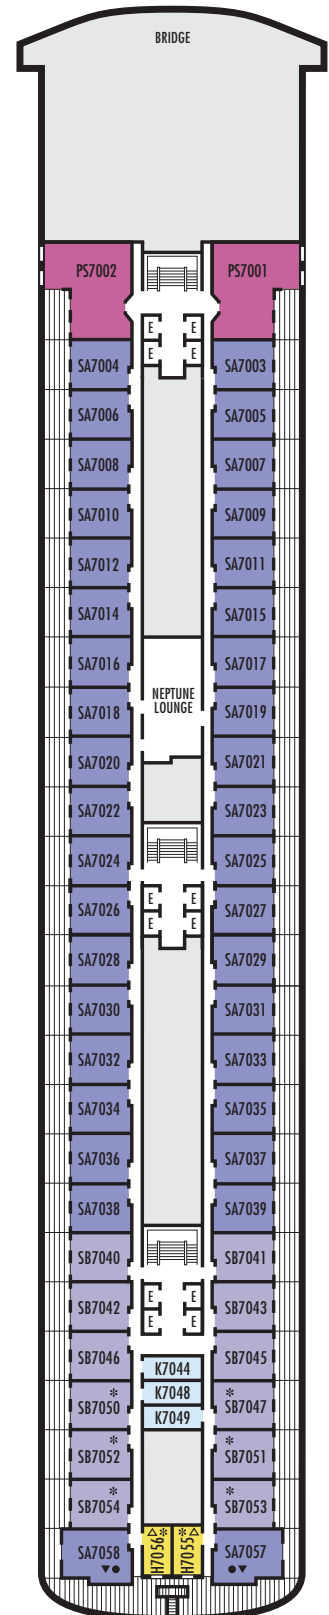

OCEAN-VIEW STATEROOMS

- D ■ E ■ EE ■ F ■ FF

Large: 2 lower beds convertible to 1 queen-size bed, bathtub & shower. Approximately 140–319 sq. ft.

G

Large: 2 lower beds convertible to 1 queen-size bed, bathtub & shower. All G-category staterooms have portholes. Approximately 140–319 sq. ft.

OCEAN-VIEW STATEROOMS

- C ■ DA ■ DD ■ E

Large: 2 lower beds convertible to 1 queen-size bed, bathtub & shower.
Approximately 140–319 sq. ft.

- G

Large: 2 lower beds convertible to 1 queen-size bed, bathtub & shower. All G-category staterooms have portholes.
Approximately 140–319 sq. ft.

INTERIOR STATEROOMS

- J ■ K ■ L ■ M

Large: 2 lower beds convertible to 1 queen-size bed, shower.
Approximately 182–293 sq. ft.

DECK 2—MAIN DECK
Staterooms 2500–2715

EFFECTIVE AFTER MAY 10, 2018
MS AMSTERDAM

OCEAN-VIEW STATEROOMS

H

Large: 2 lower beds convertible to 1 queen-size bed, bathtub & shower. All H-category staterooms have partial sea views. Approximately 140–319 sq. ft.

INTERIOR STATEROOMS

K

Large: 2 lower beds convertible to 1 queen-size bed, shower. Approximately 182–293 sq. ft.