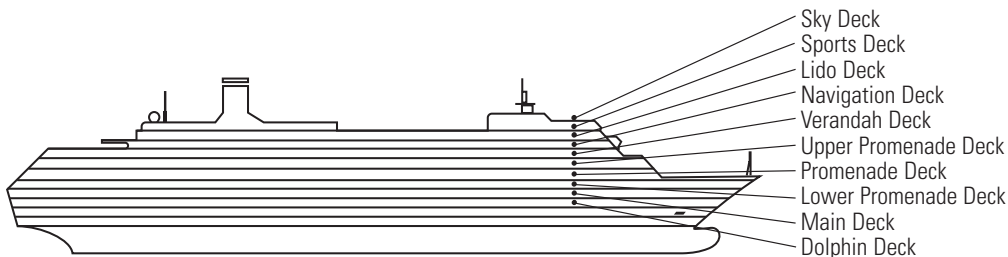

EFFECTIVE AFTER MAY 10, 2018
MS AMSTERDAM

DECK PLANS & STATEROOMS

The deck plans are color-coded by category of stateroom, and the category letter precedes the stateroom number in each room. All staterooms are equipped with interactive LED television with On Demand movies, programming and multichannel music and telephone.

Important Note: Not all staterooms within each category have the same furniture configuration and/or facilities. Appropriate symbols within the rooms on the deck plans describe differences from the stateroom descriptions below.

All information is subject to change.

STATEROOM SYMBOL LEGEND

- Quad (2 lower beds, 1 sofa bed, 1 upper)
- Triple (2 lower beds, 1 sofa bed)
- ▲ 2 lower beds or converts to 1 queen-size
- △ Partial sea view
- × Fully obstructed view
- Shower only
- Bathtub & shower
- + Connecting rooms
- These staterooms have portholes instead of windows
- ♿ Suites B6228 & B6225 and stateroom EE3431 are fully accessible, roll-in shower only
- ▼ Suites SA7058 & SA7057 are fully accessible with single side approach to the bed with bathtub & roll-in shower. Staterooms DA6104, G1805 & G1804 are fully accessible with single side approach to the bed, roll-in shower only.
- ★ Staterooms HH3433, HH3428, H3394, H3393, E2702, L2700, J2555, J2554, G2500, FF1964, FF1955, G1807 & G1806 are ambulatory accessible, roll-in shower only