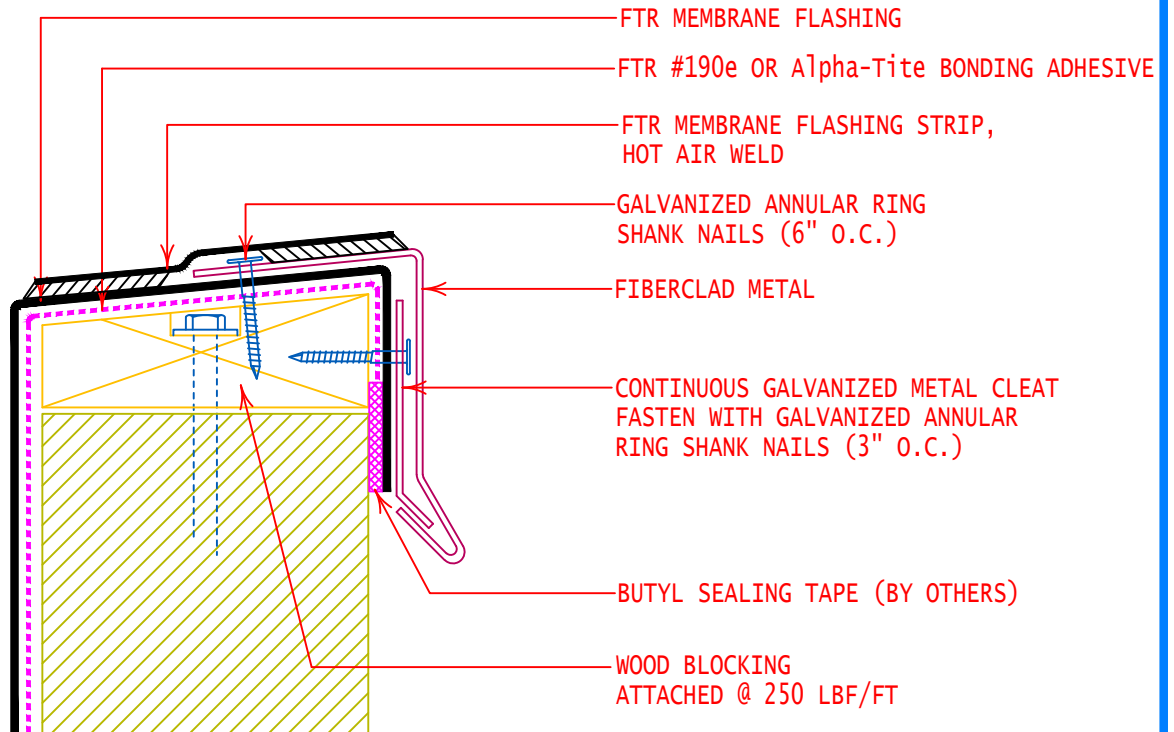

FIBERTITE AT FASCIA SYSTEM (STANDARD FASCIA)

NOTE:
 INSTALL PRE-MANUFACTURED EDGE SYSTEM PER SPECIFICATIONS AND FIBERTITE'S INSTALLATION REQUIREMENTS.

FIBERCLAD METAL

GENERAL REFERENCE:
 "FTR GS 01/21"
 APPLICABLE SYSTEMS:
 "FTR MA 01/21"
 "FTR AD 01/21"
 "FTR BA 01/21"

ALTERNATE COPING / FLASHING

REVISES DETAIL	ISSUE DATE	DRAWING NUMBER
ALL PREVIOUS	01-26-21	FTR-DW6