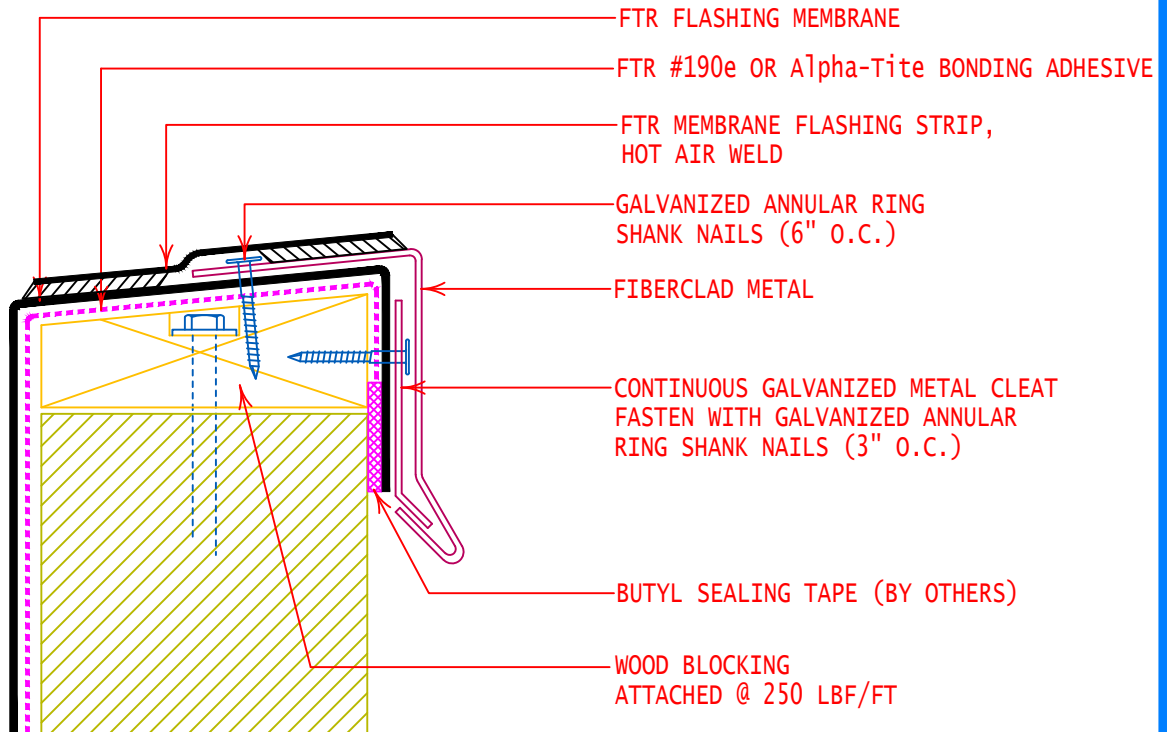

FIBERTITE AT FASCIA SYSTEM (STANDARD FASCIA)

NOTE:
INSTALL PRE-MANUFACTURED EDGE SYSTEM PER SPECIFICATIONS AND FIBERTITE'S INSTALLATION REQUIREMENTS.

FIBERCLAD METAL

GENERAL REFERENCE:
"FTR GS 01/21"
APPLICABLE SYSTEMS:
"FTR MA 01/21"
"FTR AD 01/21"
"FTR BA 01/21"

ALTERNATE COPING / FLASHING

REVISES DETAIL	ISSUE DATE	DRAWING NUMBER
ALL PREVIOUS	01-26-21	FTR-DW6