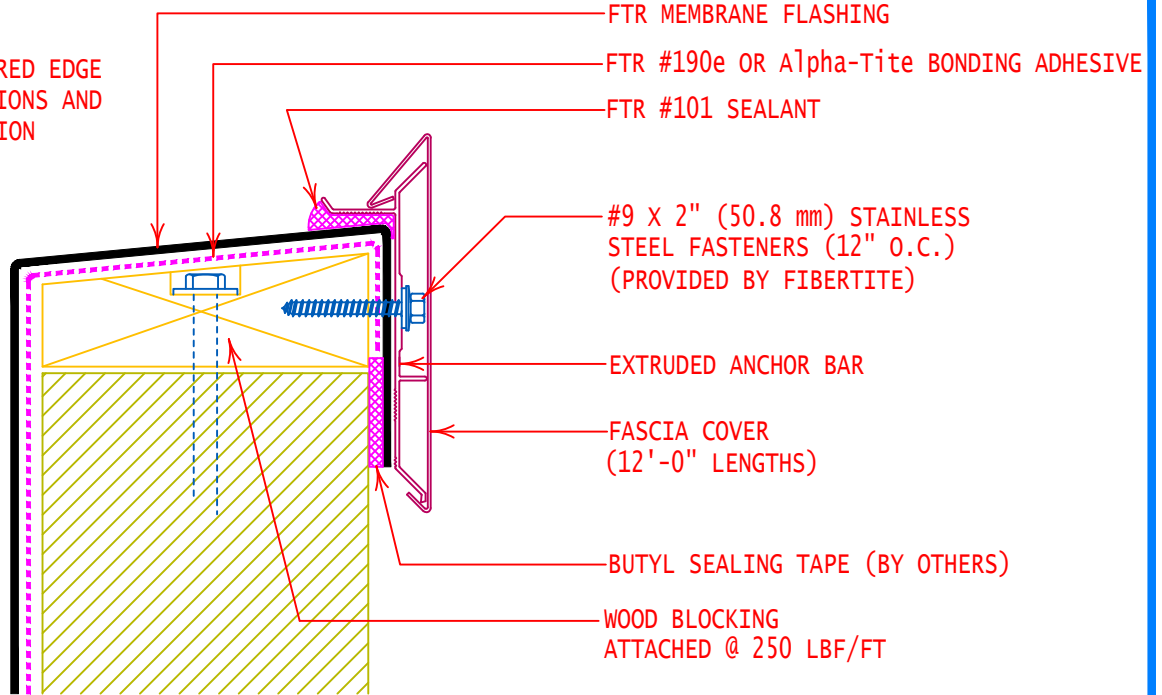

FIBERTITE AT FASCIA SYSTEM (STANDARD FASCIA)

NOTE:
 INSTALL PRE-MANUFACTURED EDGE SYSTEM PER SPECIFICATIONS AND FIBERTITE'S INSTALLATION REQUIREMENTS.

FIBERCLAD METAL

GENERAL REFERENCE:
 "FTR GS 01/21"
 APPLICABLE SYSTEMS:
 "FTR MA 01/21"
 "FTR AD 01/21"
 "FTR BA 01/21"

ALTERNATE COPING / FLASHING

REVISES DETAIL	ISSUE DATE	DRAWING NUMBER
ALL PREVIOUS	01-26-21	FTR-DW6