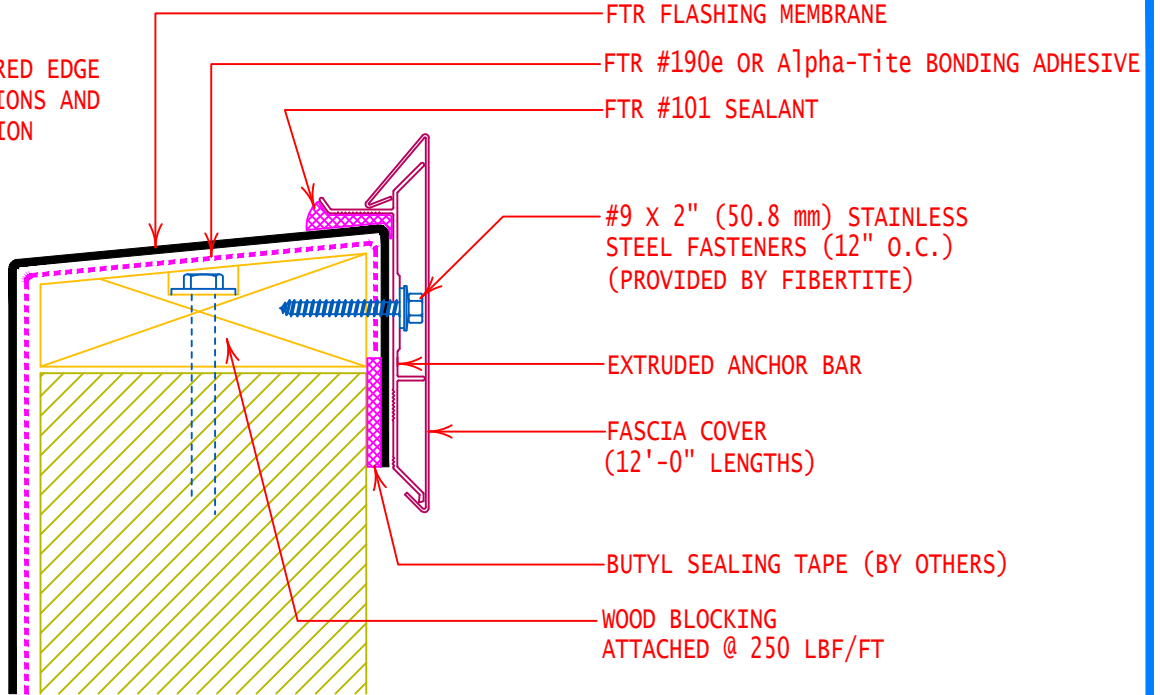

FIBERTITE AT FASCIA SYSTEM (STANDARD FASCIA)

NOTE:
INSTALL PRE-MANUFACTURED EDGE SYSTEM PER SPECIFICATIONS AND FIBERTITE'S INSTALLATION REQUIREMENTS.

FIBERCLAD METAL

GENERAL REFERENCE:
"FTR GS 01/21"
APPLICABLE SYSTEMS:
"FTR MA 01/21"
"FTR AD 01/21"
"FTR BA 01/21"

ALTERNATE COPING / FLASHING

REVISES DETAIL	ISSUE DATE	DRAWING NUMBER
ALL PREVIOUS	01-26-21	FTR-DW6