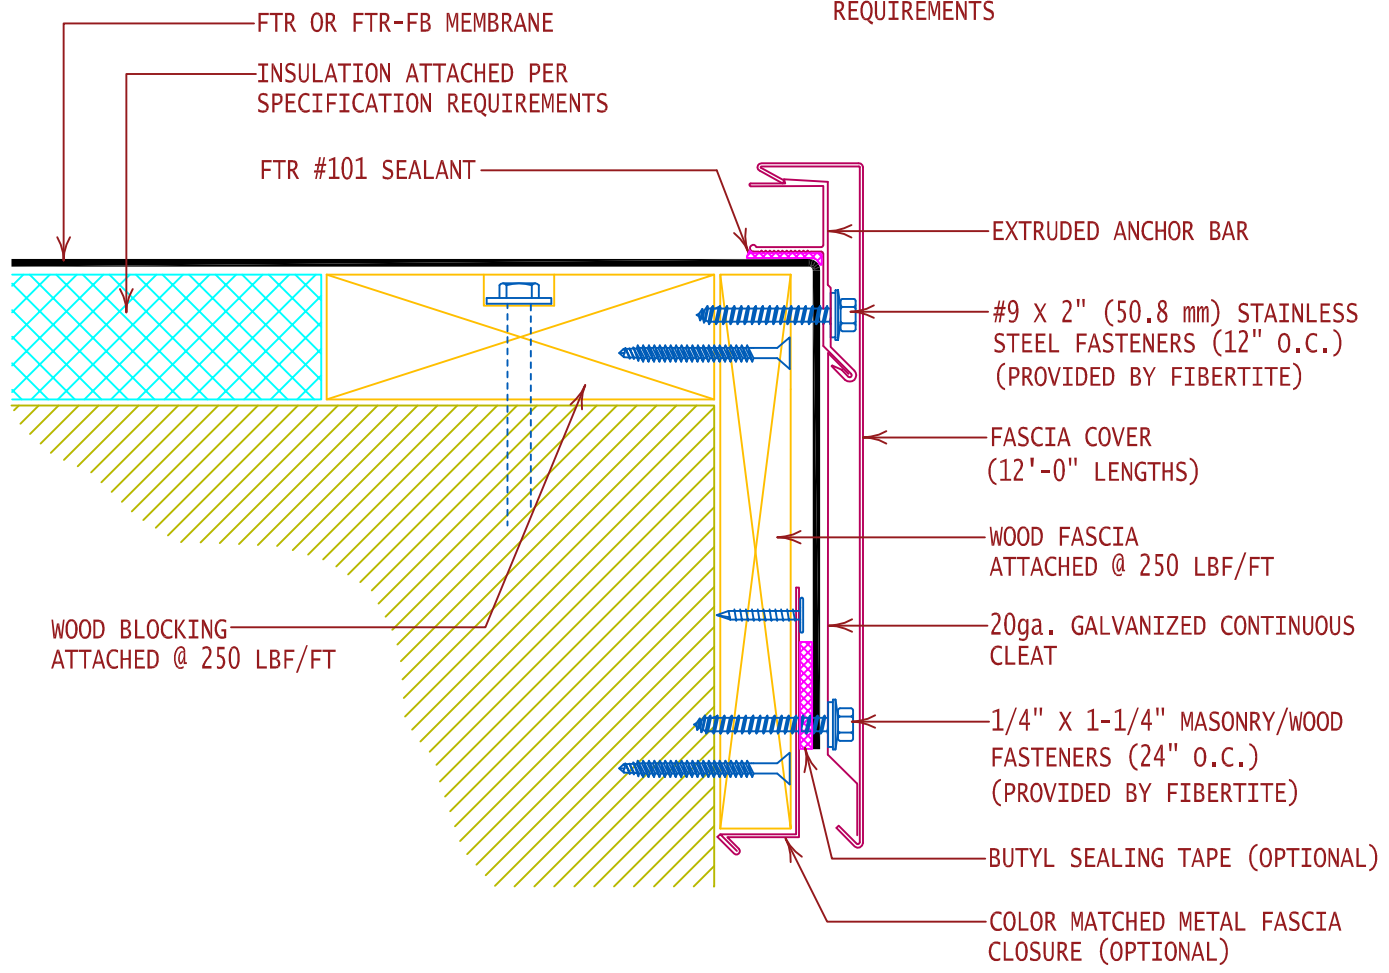

FIBERTITE AT FASCIA SYSTEM (LARGE FASCIA)		
PRODUCT ID. NO.	H DIMENSION	X DIMENSION
EFF-2085	8-1/2" (215.9 mm)	7-1/4" (184.2 mm)
EFF-2100	10" (251.0 mm)	8-3/4" (222.25 mm)
EFF-2115	11-1/2" (292.1 mm)	10-1/4" (260.35 mm)
EFF-2130	13" (215.9 mm)	11-3/4" (298.45 mm)

FM APPROVED 1-270 / MIAMI DADE APPROVED

NOTE:
INSTALL PRE-MANUFACTURED EDGE SYSTEM PER SPECIFICATIONS AND FIBERTITE'S INSTALLATION REQUIREMENTS

GENERAL REFERENCE:
"FTR GS 02/13"
APPLICABLE SYSTEMS:
"FTR MA 02/13"
"FTR AD 02/13"

FIBERTITE AT FASCIA SYSTEM (LARGE FASCIA EDGE)		
REVISES DETAIL	ISSUE DATE	DRAWING NUMBER
ALL PREVIOUS	02-10-14	FTR-DE4a