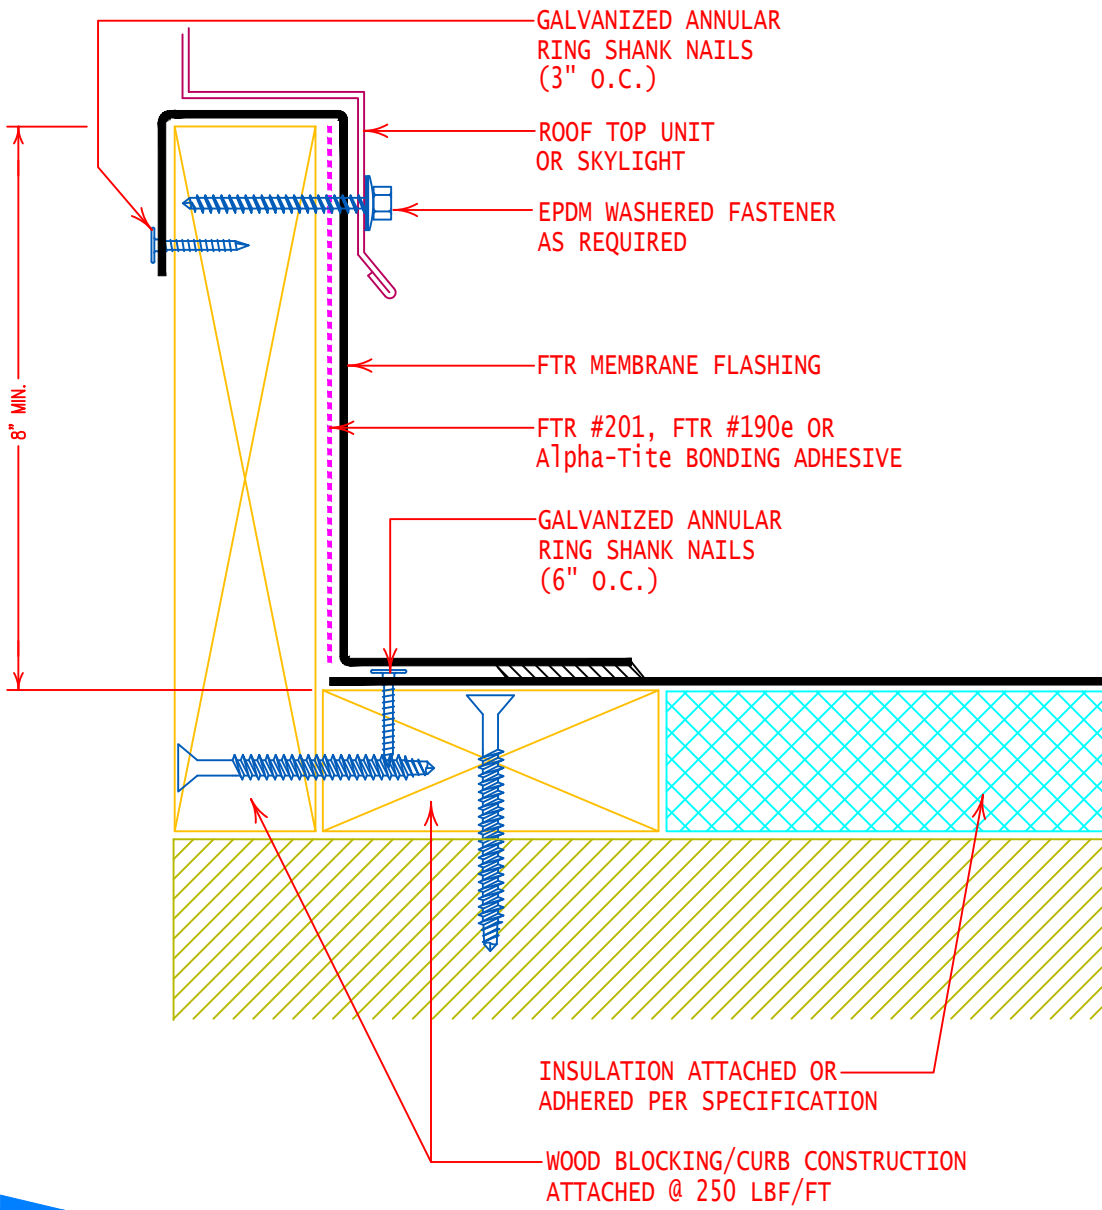

NON-LIFTABLE

GENERAL REFERENCE:
"FTR GS 01/21"
APPLICABLE SYSTEMS:
"FTR MA 01/21"
"FTR AD 01/21"
"FTR BA 01/21"

TYPICAL WOOD CURB OR SKYLIGHT FLASHING

REVISES DETAIL	ISSUE DATE	DRAWING NUMBER
ALL PREVIOUS	02-23-21	FTR-DP1