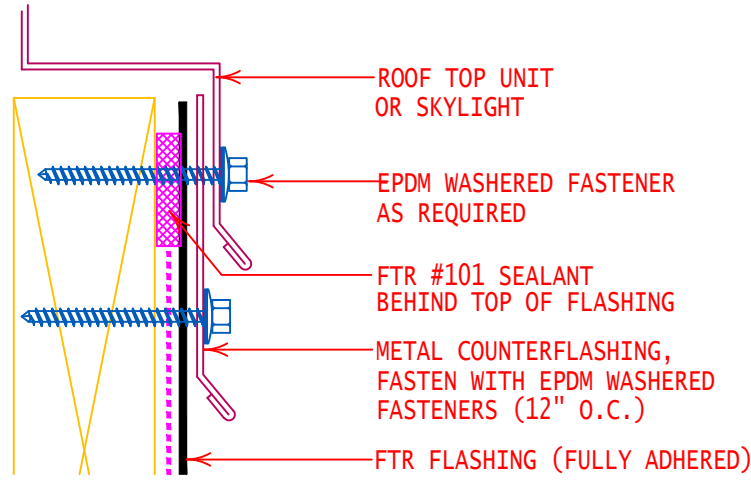

NON-LIFTABLE

GENERAL REFERENCE:
"FTR GS 01/21"
APPLICABLE SYSTEMS:
"FTR MA 01/21"
"FTR AD 01/21"
"FTR BA 01/21"

TYPICAL WOOD CURB OR SKYLIGHT FLASHING

REVISES DETAIL	ISSUE DATE	DRAWING NUMBER
ALL PREVIOUS	02-23-21	FTR-DP1