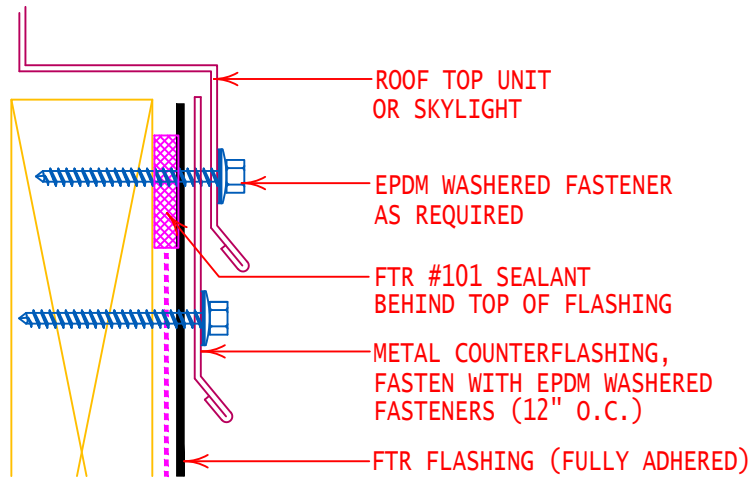

NON-LIFTABLE

GENERAL REFERENCE:
"FTR GS 01/21"

APPLICABLE SYSTEMS:
"FTR MA 01/21"
"FTR AD 01/21"
"FTR BA 01/21"

TYPICAL WOOD OR SKYLIGHT CURB FLASHING
(BLOCKING ALTERNATE) T-BAR RESTRAINT

REVISES DETAIL	ISSUE DATE	DRAWING NUMBER
ALL PREVIOUS	02-23-21	FTR-DP1a