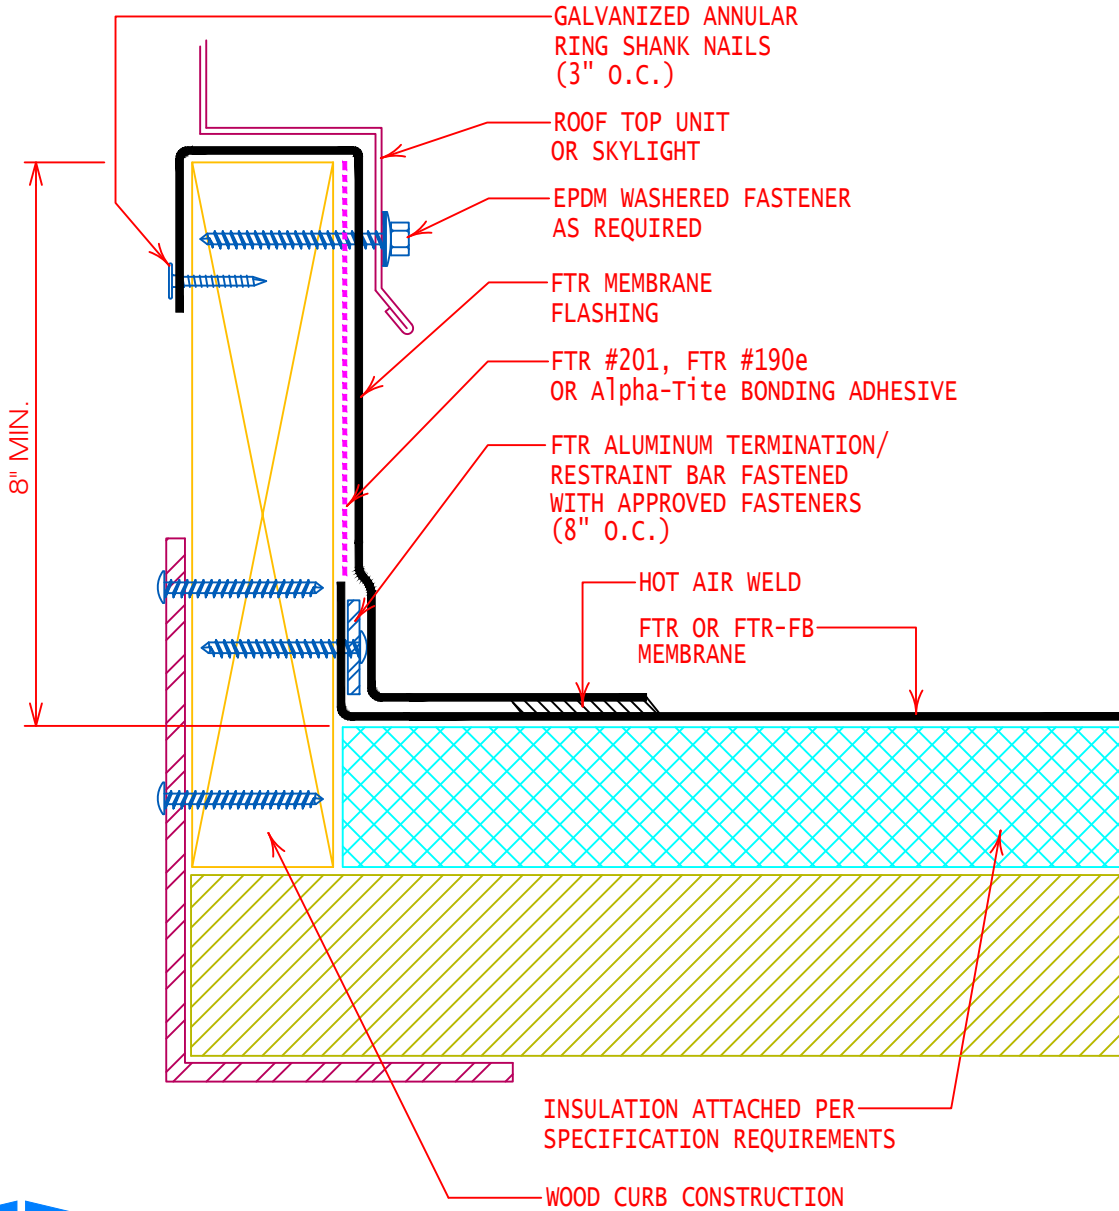

NON-LIFTABLE

GENERAL REFERENCE:  
"FTR GS 01/21"

APPLICABLE SYSTEMS:  
"FTR MA 01/21"  
"FTR AD 01/21"  
"FTR BA 01/21"

TYPICAL WOOD OR SKYLIGHT CURB FLASHING  
(BLOCKING ALTERNATE) T-BAR RESTRAINT

| REVISES DETAIL | ISSUE DATE | DRAWING NUMBER |
|----------------|------------|----------------|
| ALL PREVIOUS   | 02-23-21   | FTR-DP1a       |