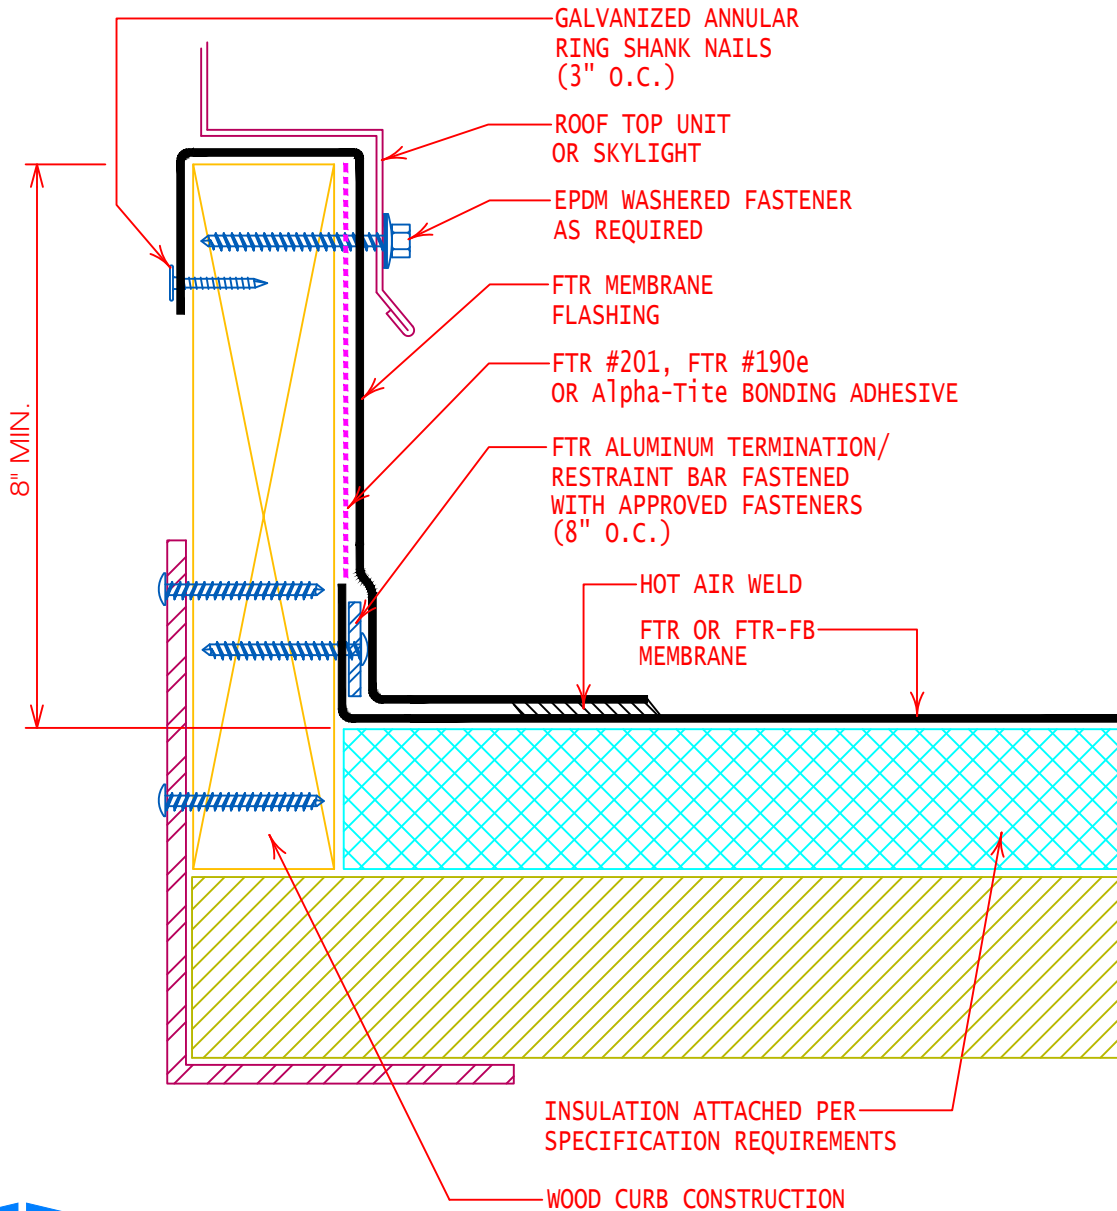

NON-LIFTABLE

GENERAL REFERENCE:
"FTR GS 01/21"

APPLICABLE SYSTEMS:
"FTR MA 01/21"
"FTR AD 01/21"
"FTR BA 01/21"

TYPICAL WOOD OR SKYLIGHT CURB FLASHING
(BLOCKING ALTERNATE) T-BAR RESTRAINT

REVISES DETAIL	ISSUE DATE	DRAWING NUMBER
ALL PREVIOUS	02-23-21	FTR-DP1a