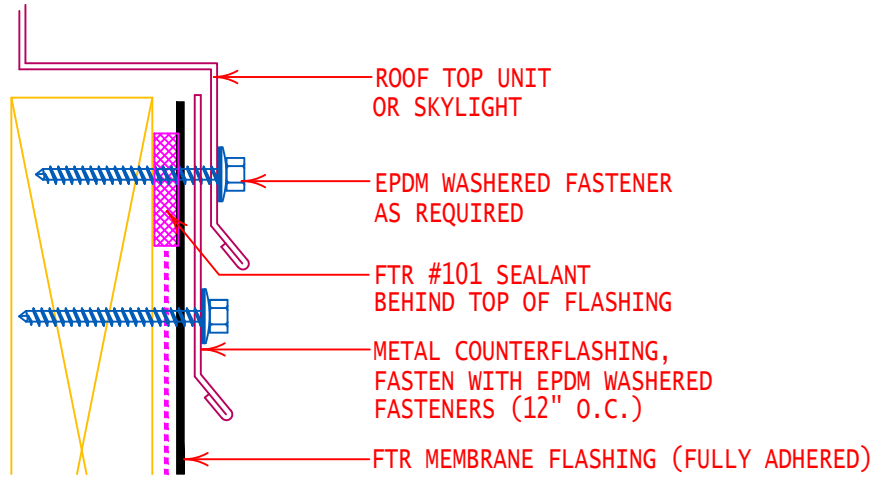

NON-LIFTABLE

GENERAL REFERENCE:  
"FTR GS 01/21"

APPLICABLE SYSTEMS:  
"FTR MA 01/21"  
"FTR AD 01/21"  
"FTR BA 01/21"

TYPICAL WOOD OR SKYLIGHT CURB FLASHING  
(BLOCKING ALTERNATE) T-BAR RESTRAINT

| REVISES DETAIL | ISSUE DATE | DRAWING NUMBER |
|----------------|------------|----------------|
| ALL PREVIOUS   | 02-23-21   | FTR-DP1a       |