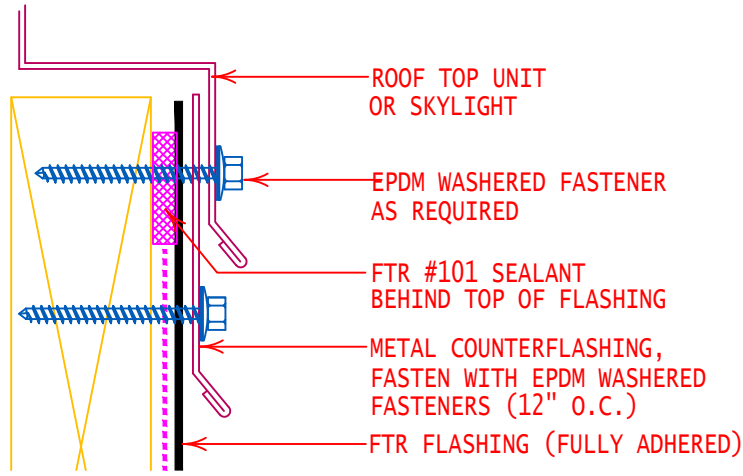

NON-LIFTABLE

GENERAL REFERENCE:
 "FTR GS 01/21"
 APPLICABLE SYSTEMS:
 "FTR BA 01/21"

WOOD CURB or SKYLIGHT FLASHING (BLOCKING ALTERNATE) T-BAR RESTRAINT		
REVISES DETAIL	ISSUE DATE	DRAWING NUMBER
ALL PREVIOUS	02-23-21	FTR-DP1b