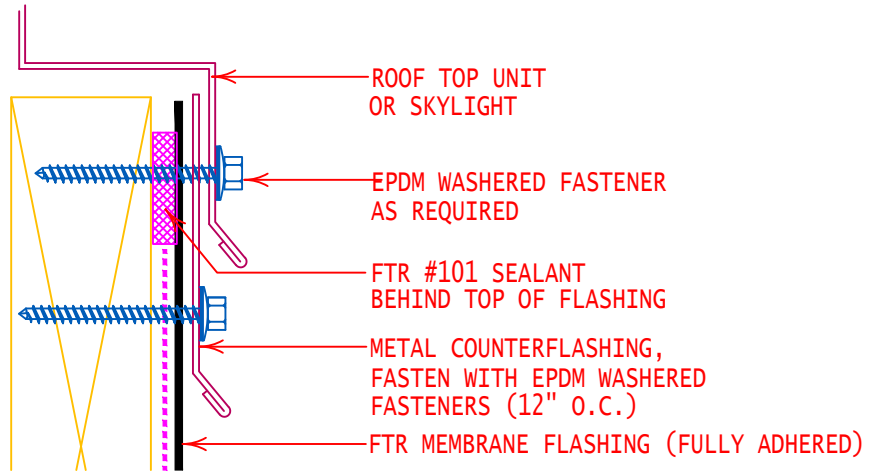

NON-LIFTABLE

GENERAL REFERENCE:  
 "FTR GS 01/21"  
 APPLICABLE SYSTEMS:  
 "FTR BA 01/21"

WOOD CURB or SKYLIGHT FLASHING (BLOCKING ALTERNATE) T-BAR RESTRAINT		
REVISES DETAIL	ISSUE DATE	DRAWING NUMBER
ALL PREVIOUS	02-23-21	FTR-DP1b