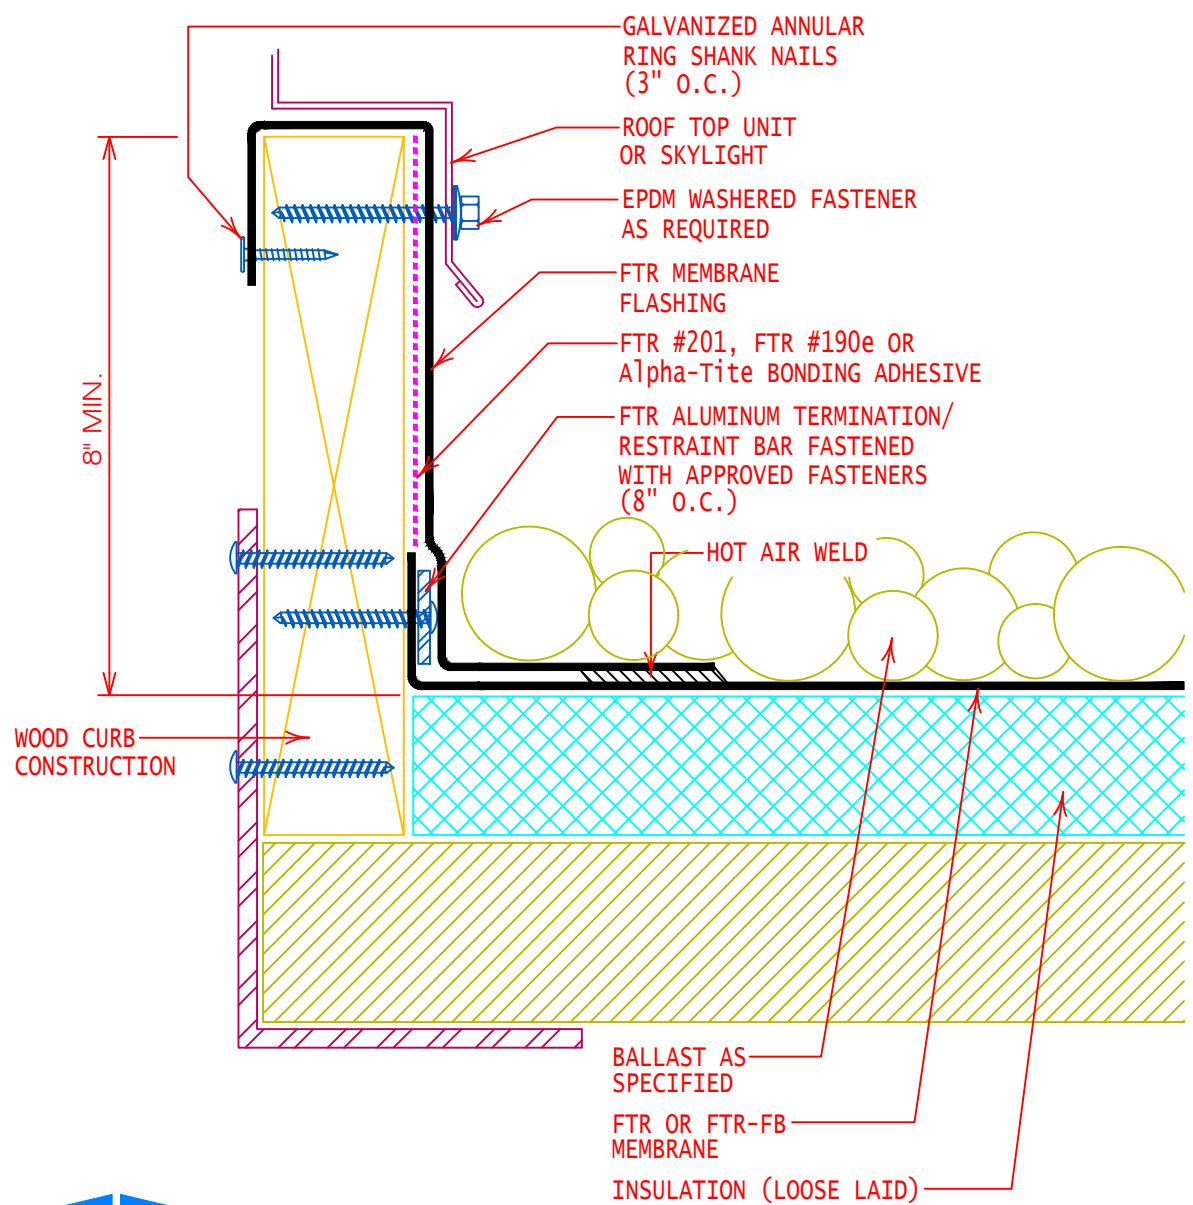

NON-LIFTABLE

GENERAL REFERENCE:
 "FTR GS 01/21"
 APPLICABLE SYSTEMS:
 "FTR BA 01/21"

WOOD CURB or SKYLIGHT FLASHING (BLOCKING ALTERNATE) T-BAR RESTRAINT		
REVISES DETAIL	ISSUE DATE	DRAWING NUMBER
ALL PREVIOUS	02-23-21	FTR-DP1b