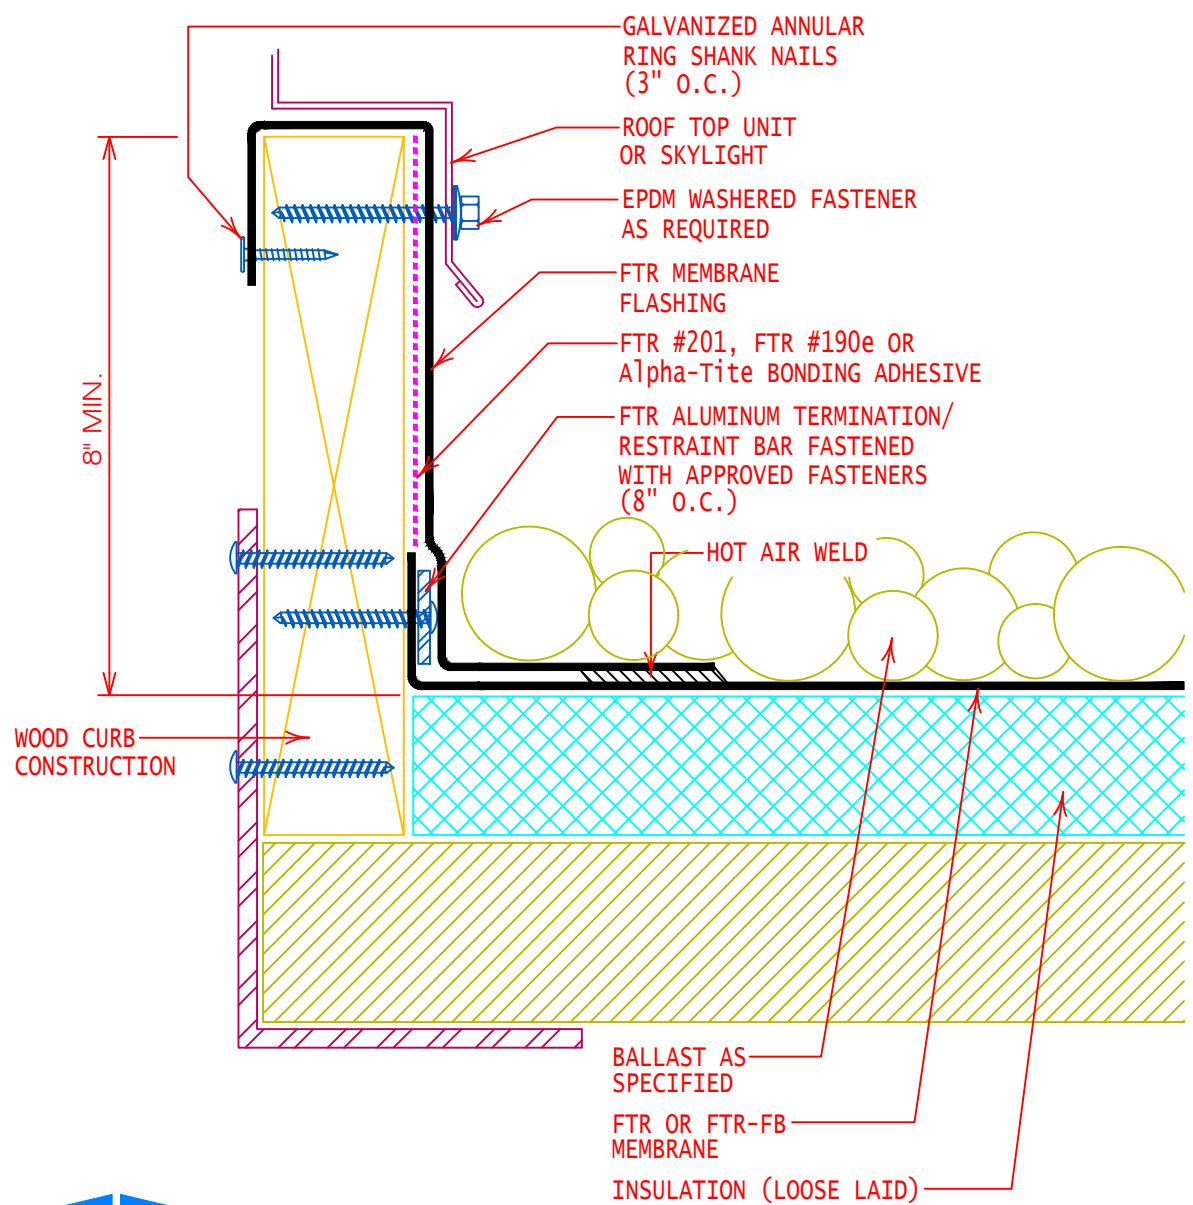

NON-LIFTABLE

GENERAL REFERENCE:  
 "FTR GS 01/21"  
 APPLICABLE SYSTEMS:  
 "FTR BA 01/21"

WOOD CURB or SKYLIGHT FLASHING (BLOCKING ALTERNATE) T-BAR RESTRAINT		
REVISES DETAIL	ISSUE DATE	DRAWING NUMBER
ALL PREVIOUS	02-23-21	FTR-DP1b