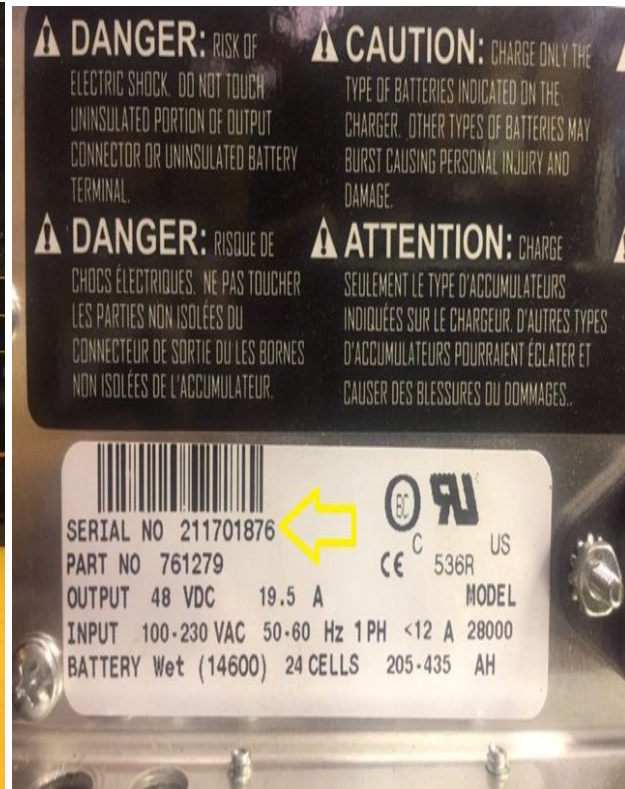

SCHAFFER Axle

NKL Equipped

Payloader
MVP
Summit Utilatruck
Journeyman
Summit Utility
Legacy (P4, Eagle, NEV)

SCHAFFER Equipped

Expediter
Stock Chaser

Delta-Q Serial Number Location

Delta-Q Charger Serial

Lester Summit