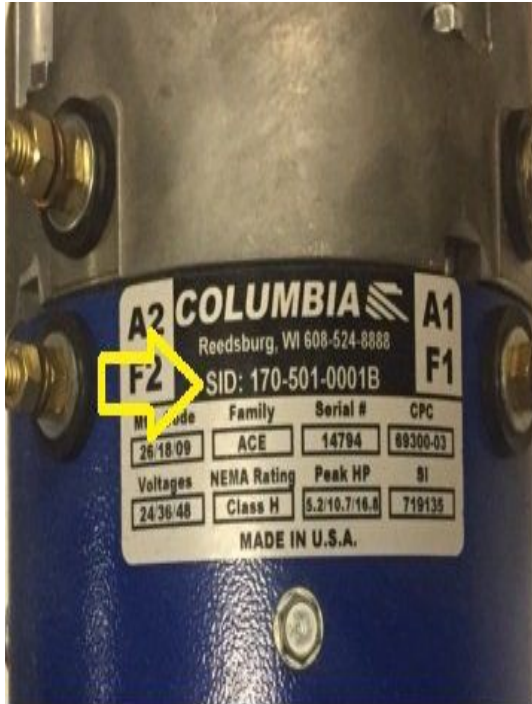

Motor Serial Number Location

DC Motor