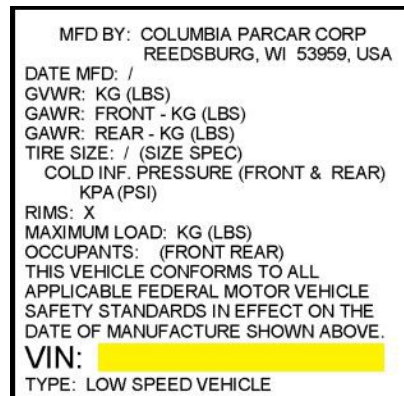

Columbia Vehicle Group VIN locations

Three different labels are used to record VIN information.

In addition some vehicles will have the VIN stamped on the chassis.

Small VIN Label

LSV Label

Electric Utility Label

Payloader

The VIN's are located on the dash below the horn, stamped on the left side of the chassis beneath the driver's seat, and each OEM battery will also have a VIN label on one side of the casing.