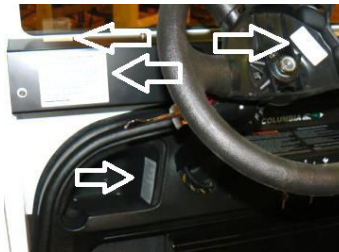

Summit Utility

The VIN's are located under the steering wheel cover, on top of the dash, the driver's side glove box, and on OEM batteries will also have a VIN label on one side of the casing.