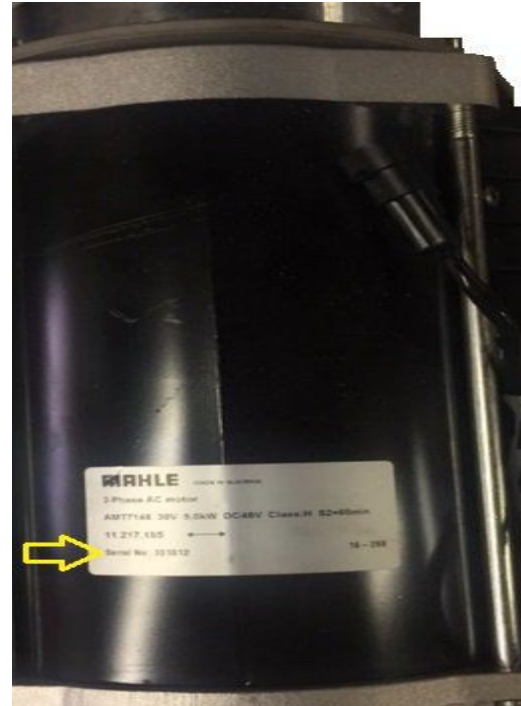

AC Motor

DC Models:

Payloader
MVP
Expediter
Stock Chaser
Summit Utility
Legacy (P4, Eagle, NEV)

AC Models:

Summit Utilatruck
Journeyman