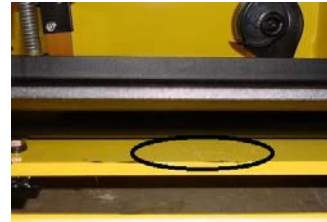

The VIN's are located on the left side of the operator's position, stamped on the metal cross bar located under the foot treadle platform, and on each OEM battery will also have a VIN label on one side of the casing.