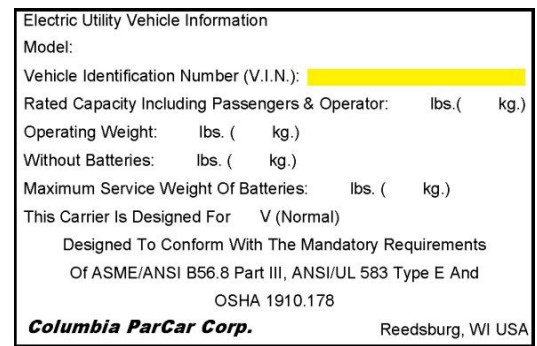

Columbia Vehicle Group VIN locations

Three different labels are used to record VIN information.

In addition some vehicles will have the VIN stamped on the chassis.

Small VIN Label

LSV Label

Electric Utility Label