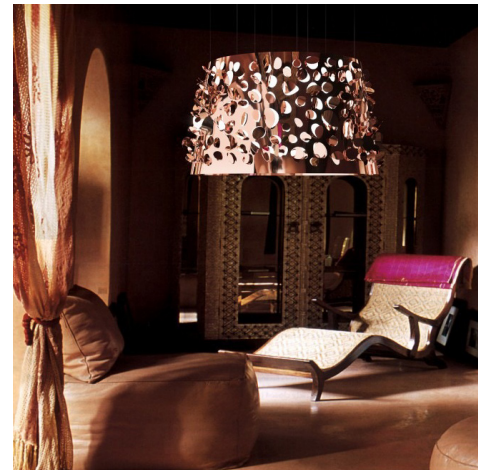

SCATTERGUN EFFECT

Dimension ø4' x 2'
Material Aluminum
Lighting LED