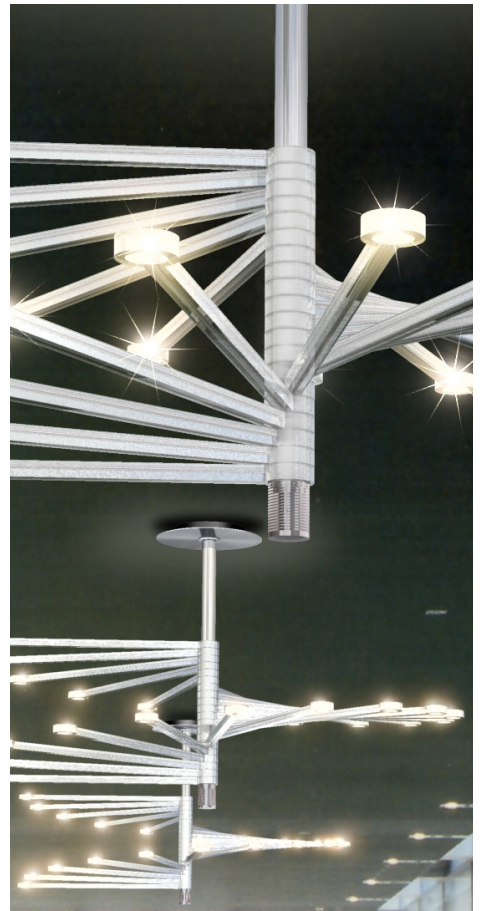

$10K AND UNDER

2018 **Budget Friendly** Product Catalogue

Yellow Goat Design

we design **cool** stuff.

Philadelphia • San Francisco • New York • Brisbane • Toronto
610.431.2512 | sales@yellowgoatdesign.com
www.yellowgoatdesign.com