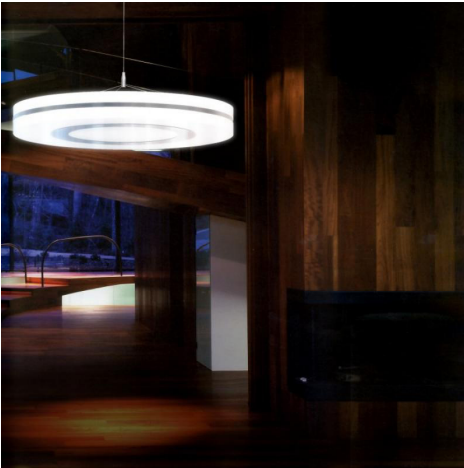

FLATTOP

Dimension ø2' x 3"
Material Acrylic, Aluminum
Lighting LED