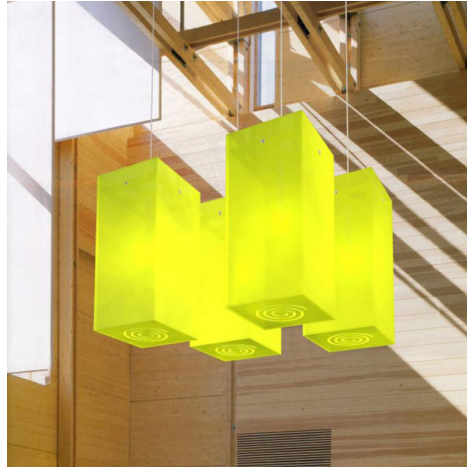

BIBO SQUARE

Dimension 5" x 5" x 1'-4"
Material Acrylic
Lighting LED