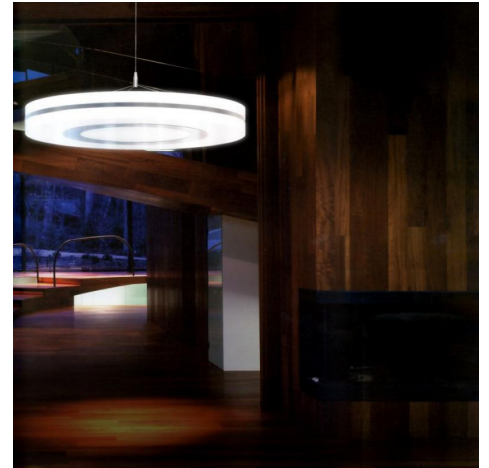

FLATTOP

Dimension ø2' x 3"
Material Acrylic, Aluminum
Lighting LED