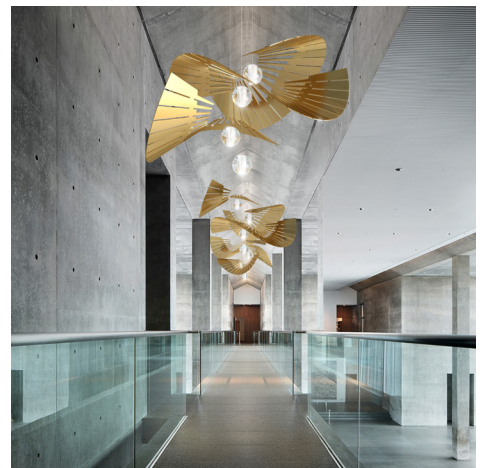

SENSU TRIO

Dimension ø3'-3" x 2'-3"
Material Brass, Glass
Lighting LED

All fixtures are dimmable. All fixtures are supplied with 10ft cable. *Custom and built to order.

This catalogue, and its proprietary contents, along with accompanying documents are subject to intellectual property rights, including copyright laws, to the greatest extent available under state, federal and international laws. Yellow Goat Design retains sole and exclusive right, license and interest in and to its designs and proprietary information, including the contents of this catalogue. Any wrongful publication, use or distribution of these documents without our permission will subject you to civil liability.