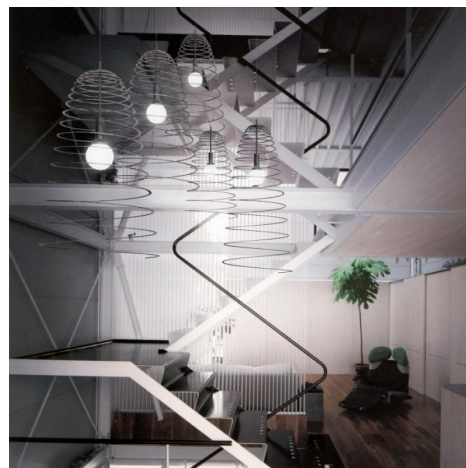

THE ULTIMATE MOZZIE COIL

Dimension ø1'-8" x 3'
Material Stainless Steel
Lighting LED