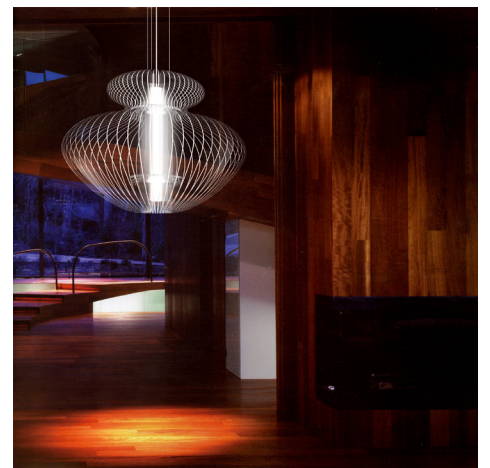

TOPKAPI

Dimension ø2'-6" x 2'
Material Acrylic
Lighting LED

All fixtures are dimmable. All fixtures are supplied with 10ft cable. *Custom and built to order.

This catalogue, and it's proprietary contents, along with accompanying documents are subject to intellectual property rights, including copyright laws, to the greatest extent available under state, federal and international laws. Yellow Goat Design retains sole and exclusive right, license and interest in and to its designs and proprietary information, including the contents of this catalogue. Any wrongful publication, use or distribution of these documents without our permission will subject you to civil liability.