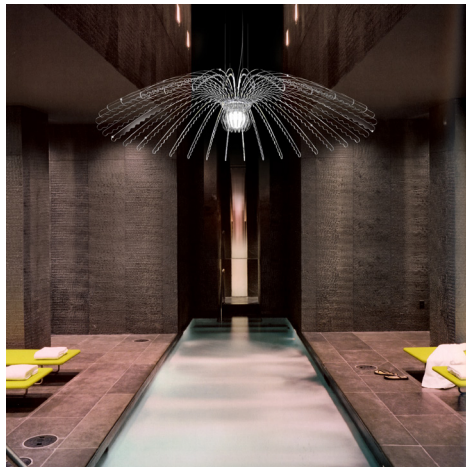

DANDELION

Dimension ø6'
Material Acrylic
Lighting LED