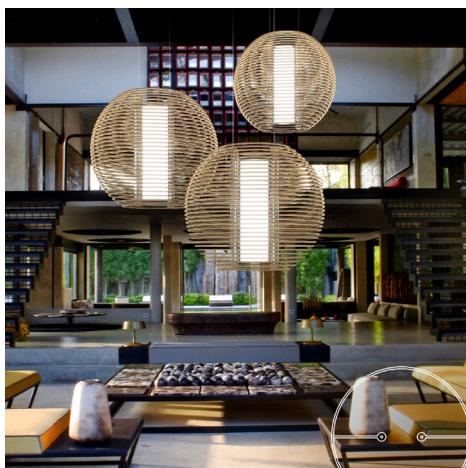

FLOPPY

Dimension ø3'-3" x 1'-8"  
Material Acrylic  
Lighting LED

FLOWER BOX

Dimension 5' x 2' x 2'  
Material Acrylic  
Lighting LED

GAFF

Dimension ø2' x 2'-9"  
Material Stainless Steel, Aluminum  
Lighting LED