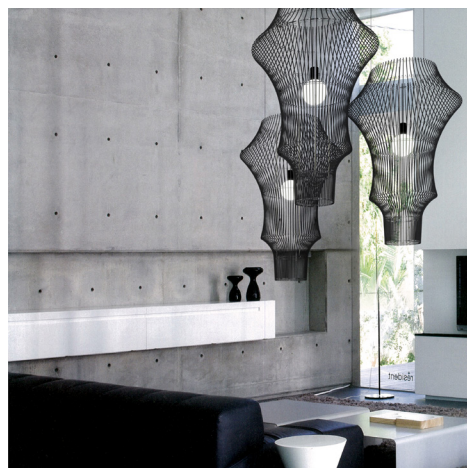

LANDERS

Dimension ø2' x 3'-1"
Material Acrylic, Steel
Lighting LED