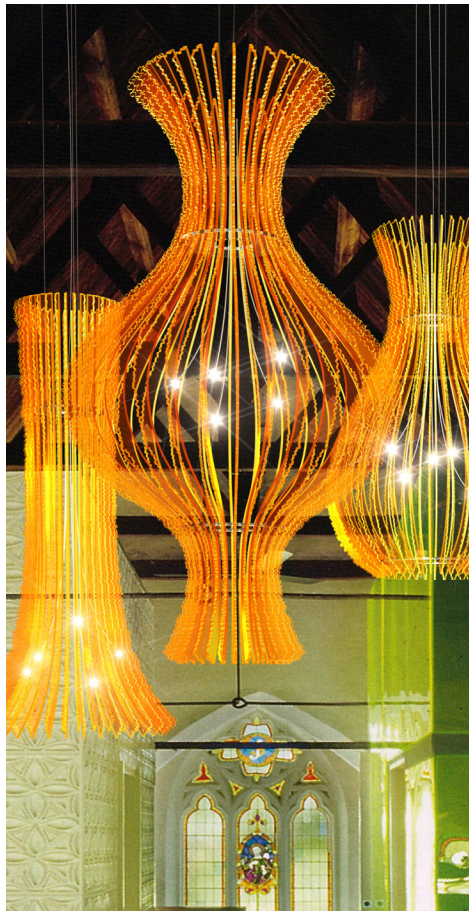

$10K AND UNDER

2018 **Budget Friendly** Product Catalogue

Yellow Goat Design

we design **cool** stuff.

Philadelphia • San Francisco • New York • Brisbane • Toronto
610.431.2512 | sales@yellowgoatdesign.com
www.yellowgoatdesign.com