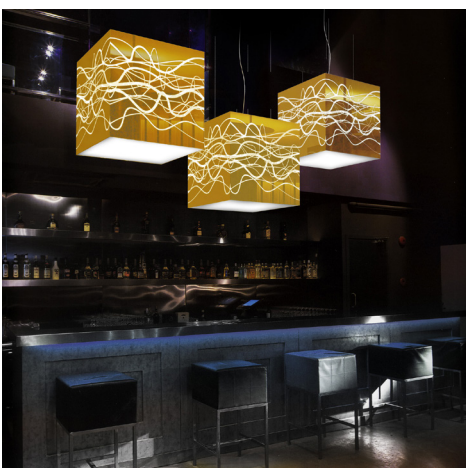

MIDAS

Dimension 1'-8" x 1'-8" x 1'-8"
Material Acrylic, Aluminum
Lighting LED