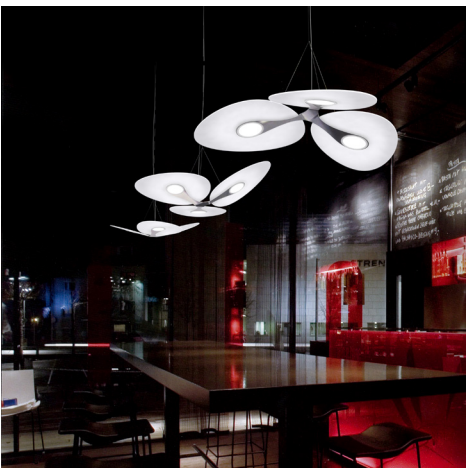

BAUBLE

Dimension ø2'-6" x 2'-4"  
Material Acrylic  
Lighting LED

BIBO SQUARE

Dimension 5" x 5" x 1'-4"  
Material Acrylic  
Lighting LED

BON BON

Dimension ø1'-2" x 11"  
Material Acrylic, Aluminum  
Lighting LED