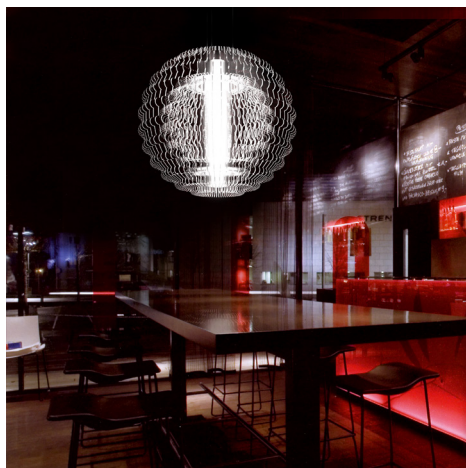

BUMPS

Dimension $\varnothing 2'-1" \times 1'-11"$
Material Acrylic
Lighting LED