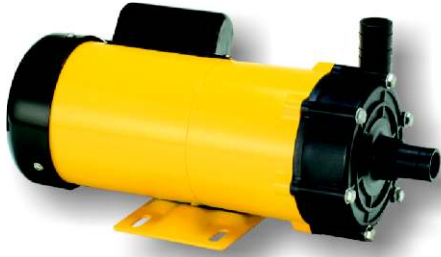

## Tech Data Sheet

Model	100PX-X
Impeller size (mm)	56
Liquid SG	1.2
Speed (rpm)	2900

### Features

- Pumps come close coupled to standard 65W, 230 Volt motor.
- Non-Metallic wetted parts: Polypropylene casing with Viton front casing O-ring. (option: EPDM O-ring)
- Liquid Temperatures up to 60°C.
- 25mm suction & 25mm discharge ports for hose tail or 1" suction & 1" discharge for BSP threaded
- High flow