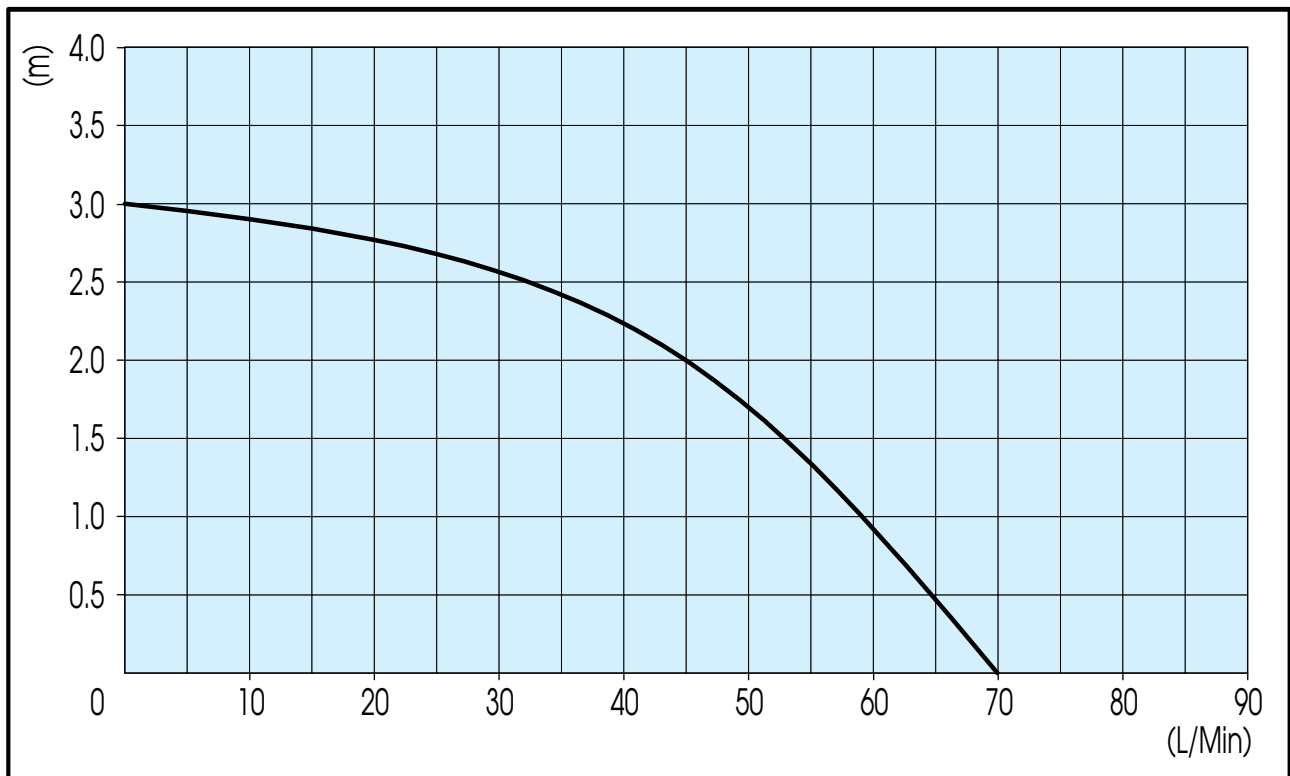

## Tech Data Sheet

Model	100PX-X
Impeller size (mm)	56
Liquid SG	1.2
Speed (rpm)	2900

### Features

- Pumps come close coupled to standard 65W, 230 Volt motor.
- Non-Metallic wetted parts: Polypropylene casing with Viton front casing O-ring. (option: EPDM O-ring)
- Liquid Temperatures up to 60°C.
- 25mm suction & 25mm discharge ports for hose tail or 1" suction & 1" discharge for BSP threaded
- High flow

### Performance Curves

### Dimensions