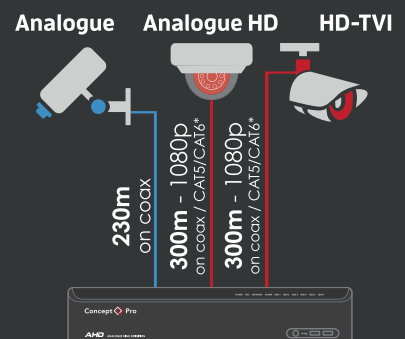

Concept Pro

Analogue High Definition 1080p

It's never been easier to offer 1080p video

WHAT IS AHD?

AHD is an analogue video standard used in CCTV that can transmit 1080p high definition video using a traditional coax cable. It is the nearest HD equivalent to traditional analogue systems, meaning there is almost no additional knowledge needed for installation.

AHD, HD-TVI & ANALOGUE COMPATIBLE

A Concept Pro AHD system is compatible with AHD, HD-TVI and traditional analogue cameras. Replacing older CCTV systems with an AHD recorder will allow installers to upgrade cameras incrementally, reducing install times without having to replace existing infrastructures.