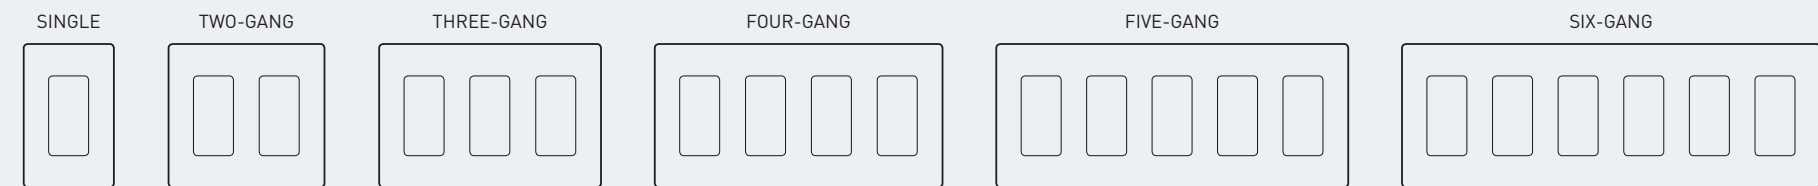

TRU-UNIVERSAL DIMMER | RH703PTUW
The simplest solution to every dimming need, this dimmer self-calibrates to work with all dimmable lighting types and loads (except 0-10V). White LED enables easy location in the dark.

TRU-UNIVERSAL RF DIMMER | LC2101-WH
This radio-frequency wireless dimmer works with the LC7001 to automate lighting control throughout the home and accommodates all lighting types and loads.

MULTI-LOCATION MASTER DIMMER | HCL453PMMW
This CFL/LED multi-location dimmer allows dimming from multiple locations.