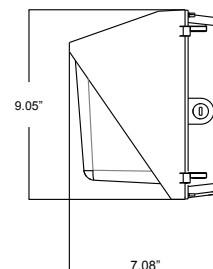

Features

- Replaces up to 400 Watt Metal Halide
- Heavy-duty cast aluminum housing is polyester powder coated to be rust and corrosion proof
- High-quality shatter-resistant glass
- Sealed fixture is dirt and bug free
- Multiple knockouts for mounting convenience
- 0-10V dimming driver standard
- 6kV integral surge suppression standard
- 10 Year Limited Warranty