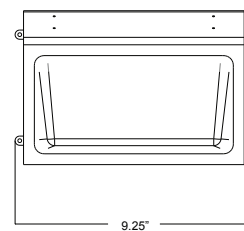

Features

- Replaces up to 400 Watt Metal Halide
- Heavy-duty cast aluminum housing is polyester powder coated to be rust and corrosion proof
- High-quality shatter-resistant glass
- Sealed fixture is dirt and bug free
- Multiple knockouts for mounting convenience
- 0-10V dimming driver standard
- 6kV integral surge suppression standard
- 10 Year Limited Warranty