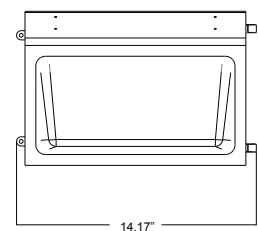

Features

- Replaces up to 400 Watt Metal Halide
- Heavy-duty cast aluminum housing is polyester powder coated to be rust and corrosion proof
- High-quality shatter-resistant glass
- Sealed fixture is dirt and bug free
- Multiple knockouts for mounting convenience
- 0-10V dimming driver standard
- 6kV integral surge suppression standard
- 10 Year Limited Warranty