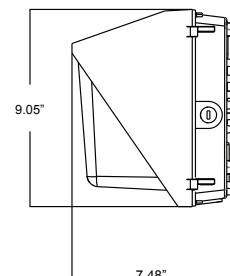

Features

- Replaces up to 400 Watt Metal Halide
- Heavy-duty cast aluminum housing is polyester powder coated to be rust and corrosion proof
- High-quality shatter-resistant glass
- Sealed fixture is dirt and bug free
- Multiple knockouts for mounting convenience
- 0-10V dimming driver standard
- 6kV integral surge suppression standard
- 10 Year Limited Warranty