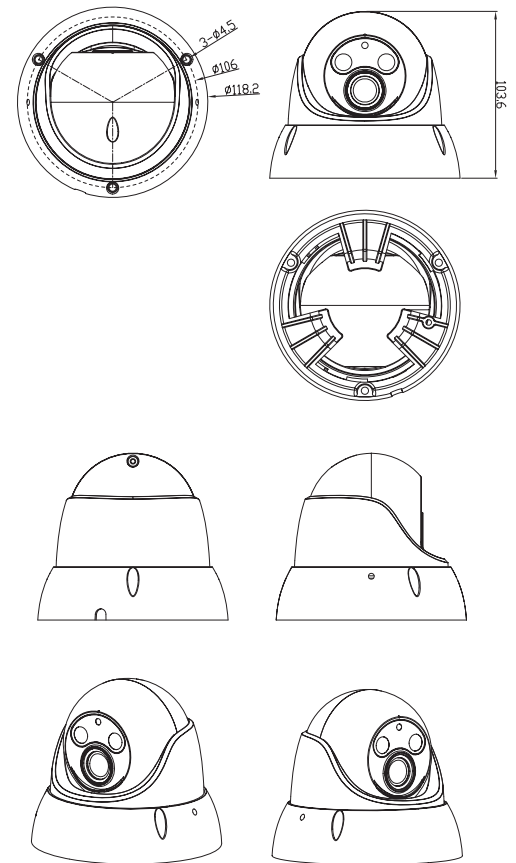

DIMENSIONS

OTHER PRODUCTS IN THE RANGE

- **CVP9315DNIR-IP2M/2.8** Concept Pro Lite 2MP IP Fixed External Turret (White)
- **CVP9315DNIRLL-IP2M/2.8** Concept Pro 2MP IP Enhanced Low Light Fixed External Turret
- **CVP9315DNIR-IP4M-Z** Concept Pro 4MP IP Motorised External Turret
- **CVP9315DNIR-IP8M/3.6** Concept Pro Professional 8MP IP Fixed Lens External Turret

RECOMMENDED ACCESSORIES

- **CP-BASE-1 & CP-BASE-1-G** Deep Stand-off Base
- **CAT6-305** 305m CAT6 Cable (Green)
- **VA-SW4/8/16POE-IP** 4/8/16 Channel PoE Switch

MOUNTING OPTIONS

CP-BASE-1-G
Deep Stand-off Base
for CVP9315, CVP9328
& AIR Ranges

CP-BASE-1
Deep Stand-off Base
for CVP9315, CVP9328
& AIR Ranges

ORDER CODES

1. **CVP9315DNIR-IP4M/2.8** Concept Pro 4MP IP Fixed Lens External Turret (White)
   CVP9315DNIR-IP4M-G/2.8 Concept Pro 4MP IP Fixed Lens External Turret (Black Grey)

COMPATIBLE
WITH

**VUHDIP, VUHDIP,
VUHDIP**