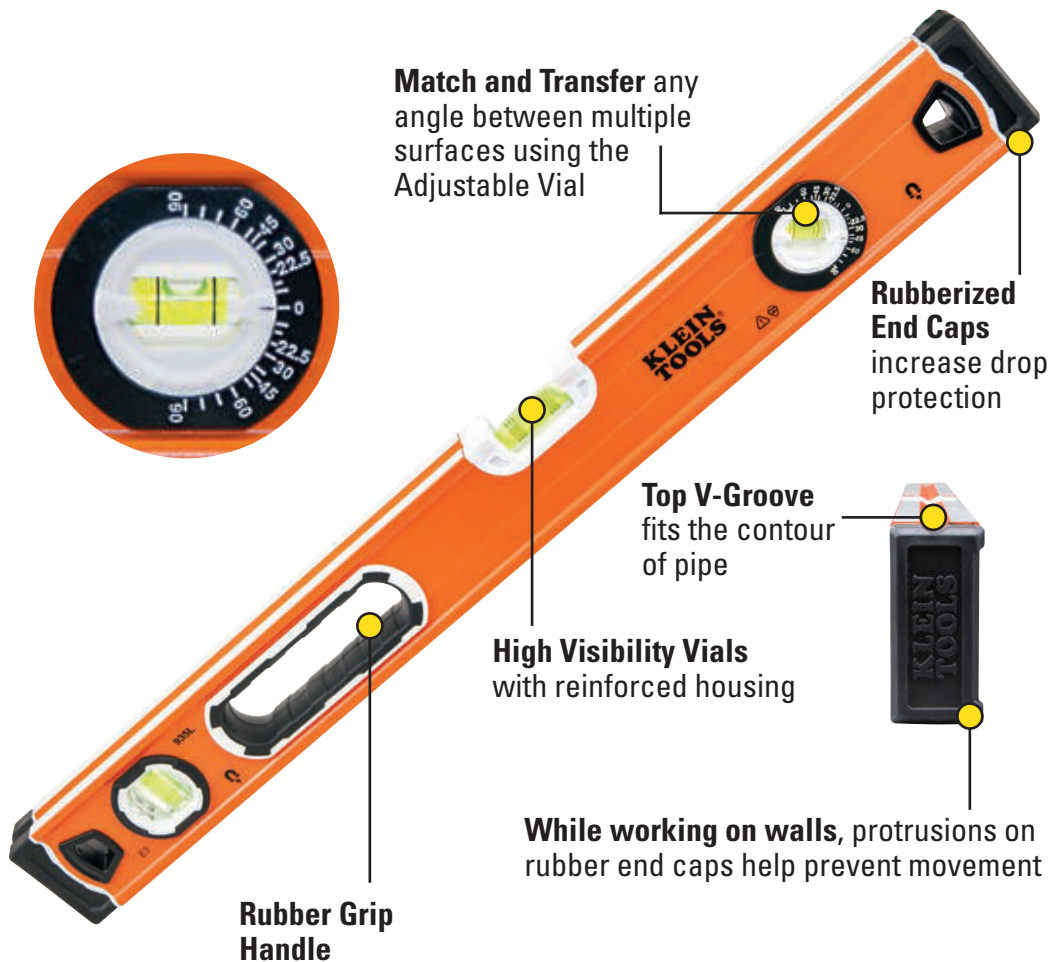

24" Bubble Level

**PATENTED
MAGNET
TRACK**
KEEPS POWERFUL RARE
EARTH MAGNETS IN PLACE

Klein Tools' 24" Bubble Level features powerful rare earth magnets on one side and V-groove on the other. This precision machined level is accurate and durable with an orange body for visibility so it won't get lost on conduit.