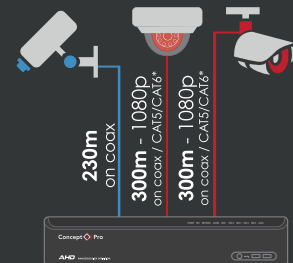

Analogue   Analogue HD   HD-TVI

*Approximate distances. Actual transmission range will vary depending on type and quality of cable and baluns

FULL HD 1080P

iPMS VIDEO MANAGEMENT SOFTWARE

MOBILE APPLICATION

TVI COMPATIBLE

THE BEST IN REMOTE MONITORING

POWERED BY WD PURPLE HDD

SECURE P2P NETWORKING

Contact your Pepco Sales Rep for more information about this product.