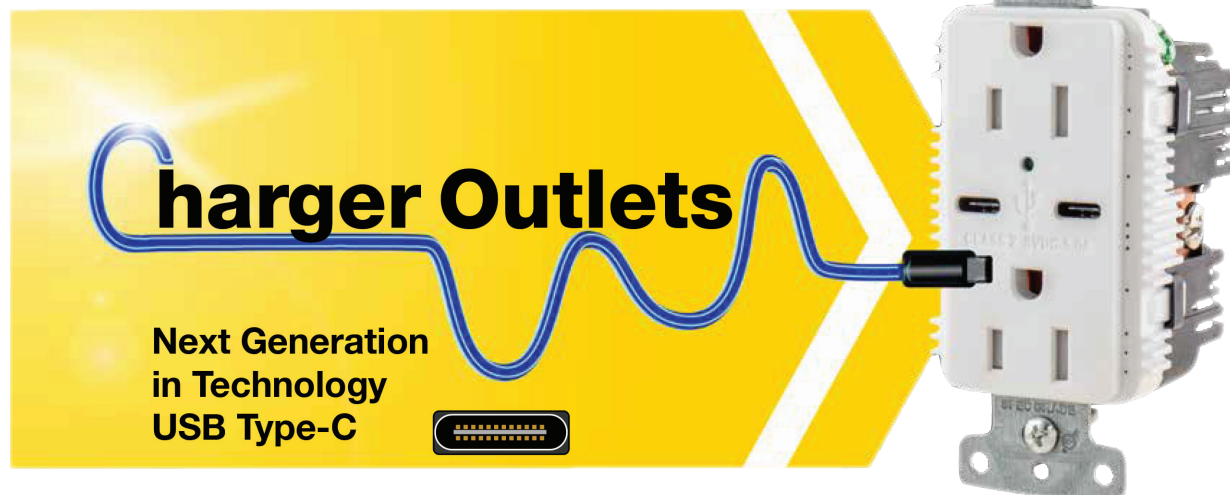

USB Charging Receptacles Type-C • Type A&C • Type A

Charge Faster with Hubbell

Hubbell USB Chargers are available in the new Type-C port, a combination unit with Type A and C, and the legacy Type A, all with more power. The increase in power to a 5 Amp 5 Volt USB port adds capacity so that there is always ample current to support multiple device charging. Portable mobile manufacturers recently announced products using the faster Type-C ports. More phones, tablets and other electronic devices are expected to use this new standard.

The USB Charger delivers USB power eliminating the need for adapters, while maintaining electrical outlets for higher current requirements. The new USB standard Type-C port supports faster mobile device charging. Hubbell offers more charging options with Type-C and Type A USB configurations.