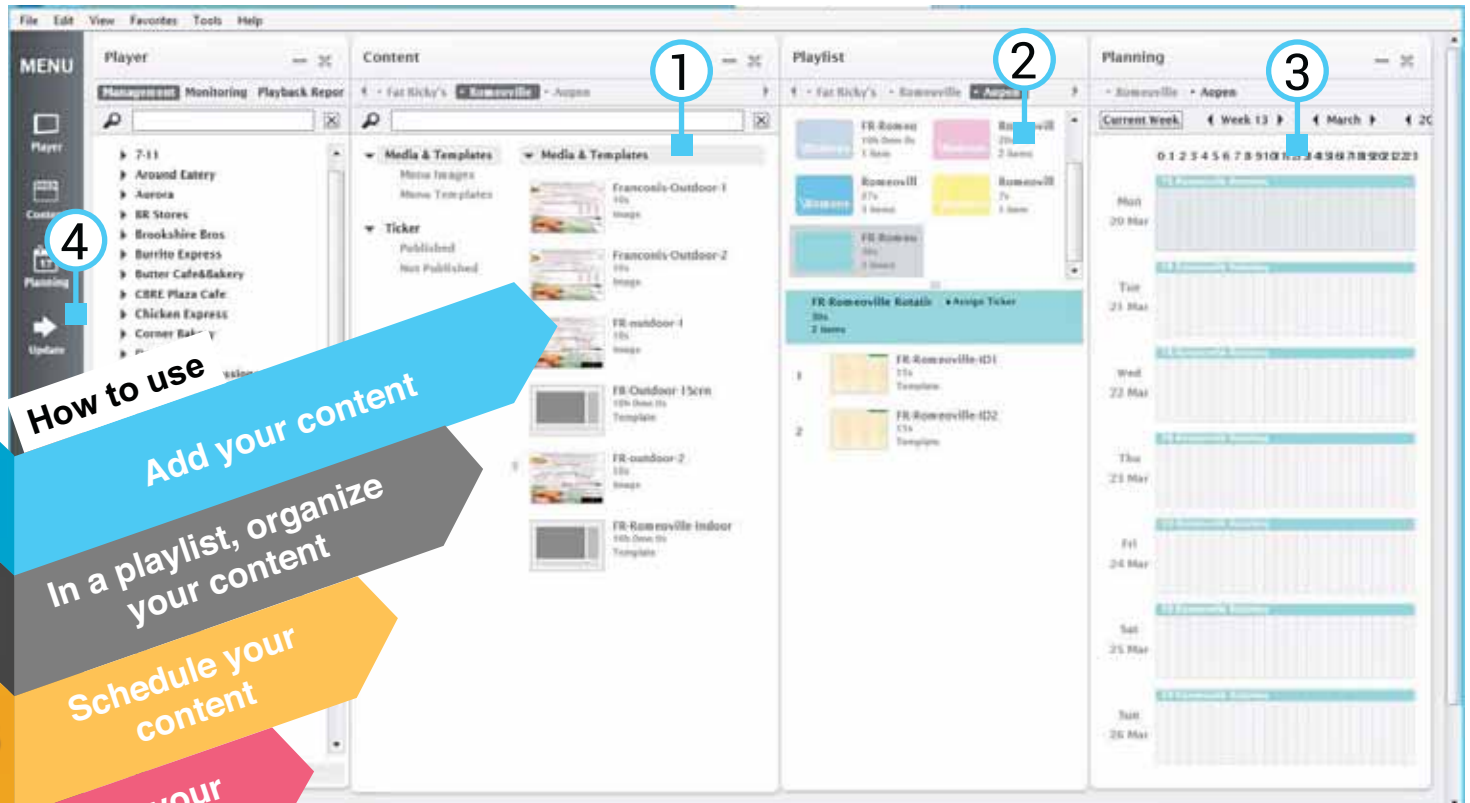

## COMPLETE DIGITAL SIGNAGE SOLUTION QL CONTENT MANAGER

### OVERVIEW

Our QL Professional Management Tool is a complete digital signage solution that includes a robust and reliable content management server, a user-friendly web-based dashboard and powerful media player software.

### FEATURES

- A user-friendly dashboard that is accessed via your web browser. There is no local software to install or maintain, just type in the QL Server address, enter your credentials and you are good to go!
- QL Content Manager includes a template and ticker designer that is easy to use. You can create sophisticated layouts that include images, videos, animations, web pages, broadcast TV, streaming video, live data from social media and external databases. Display product descriptions and pricing from your POS system or store the information in QL server. Edit content and update your displays instantly from anywhere!
- QL lets you schedule and deploy content in minutes. Data from external sources update automatically so you can concentrate on your business.
- QL monitors every player, 24/7 and can send out email alerts in case of hardware failure or other technical issues. QL Content Manager displays live status indicators right in the dashboard so you always know what's going on.

# Easy to Use CMS

- 1 Add your content
- 2 In a playlist, organize your content
- 3 Schedule your content
- 4 Push your content

As one of the innovators of web-based Content Management Systems (CMC), there is a Quantum Leap (QL) to deliver a simple interface that makes managing your content simple and effective.