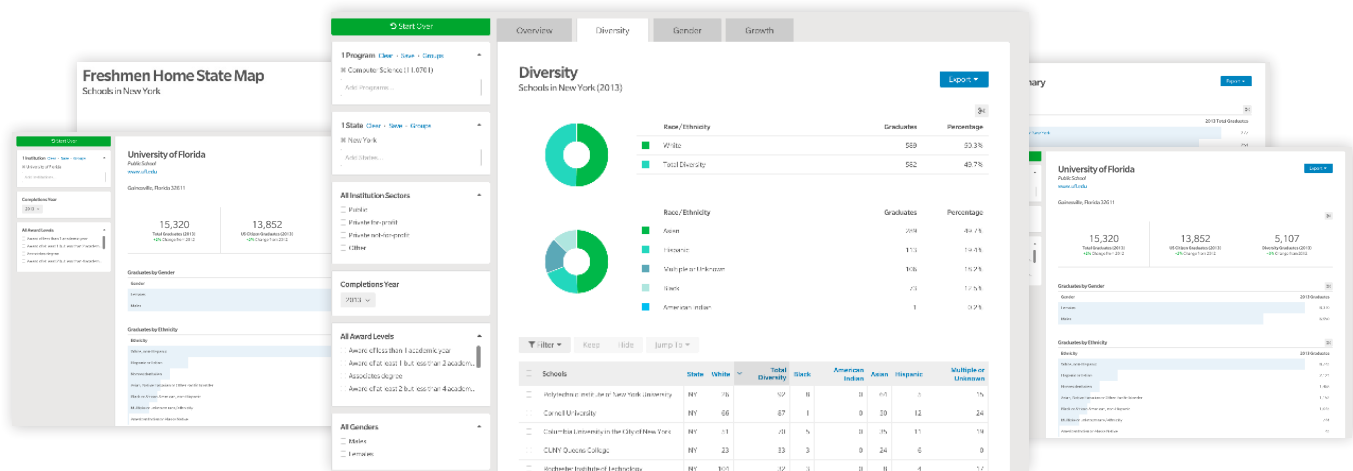

Emsi College Analyst

Know where the talent is before you look

Sharpen your talent strategy and save time with EMSI's comprehensive college recruiting software that lets you filter every higher education institution in the US.

Looking for a diverse talent pool to draw from? College Analyst can show you which schools to target based on objective data. And thanks to integrated data from US News and World Report, you can focus on quality graduates as you pinpoint the campuses producing the talent you need.