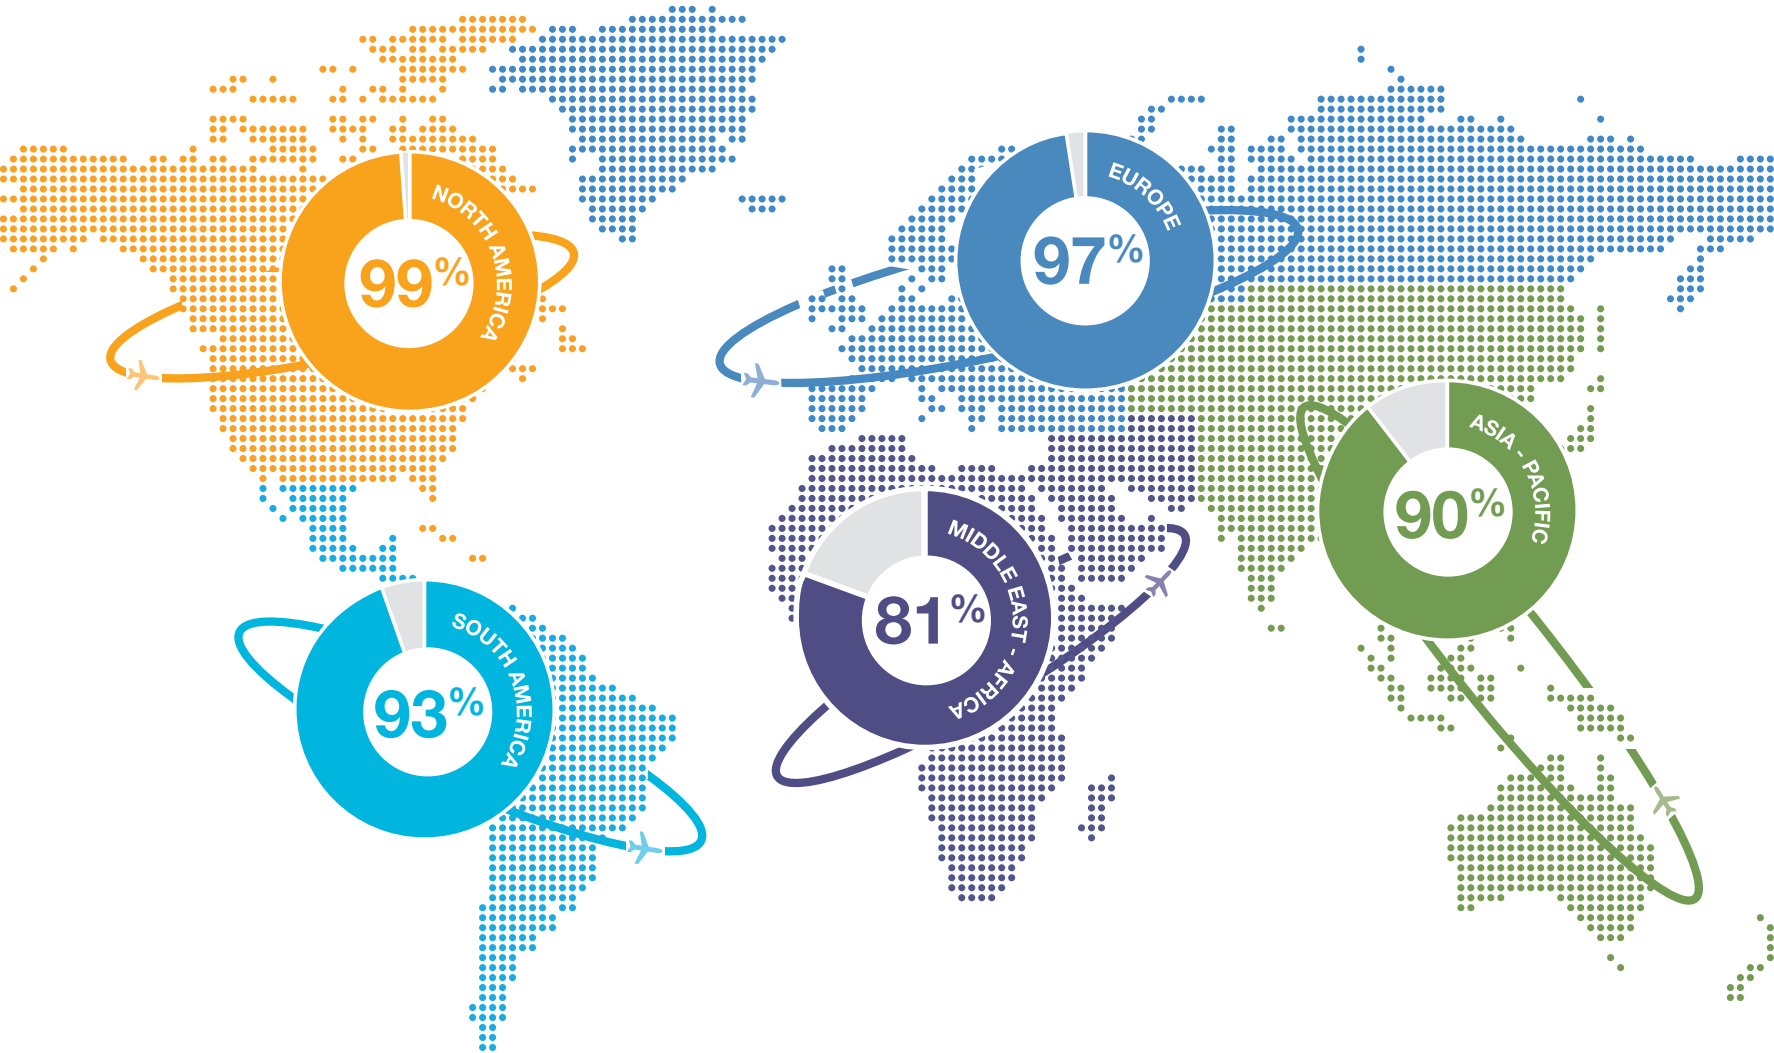

# Flight Status Coverage Report

Flight Status information you can act on

APRIL 2016

**750,553**  
Flight status updates processed each day\*

**26,779,473**  
daily average delivered\*

**62,646,935**  
Scheduled passenger flights in 2015\*

## OAG Database

906 Airlines