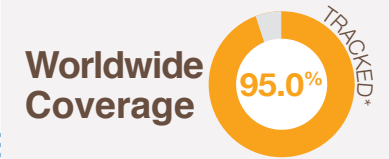

# Flight Status Coverage Report

Flight Status information you can act on

APRIL 2016

**750,553**  
Flight status updates processed each day\*

**26,779,473**  
daily average delivered\*

**62,646,935**  
Scheduled passenger flights in 2015\*