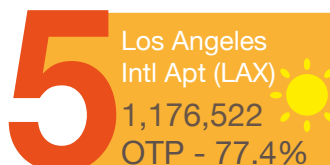

Top 10 destinations

*by seat capacity, travel period 19-28 Dec 2014

Source: OAG Schedules Analyser

OTP = on-time performance, data for same period 2013

Busiest day to travel

*19-28 December 2014

2,320,815 seats