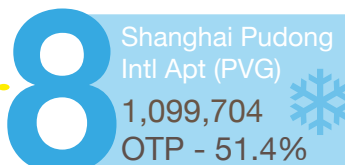

Top 10 destinations

*by seat capacity, travel period 19-28 Dec 2014

Source: OAG Schedules Analyser

OTP = on-time performance, data for same period 2013

Busiest day to travel

*19-28 December 2014

2,320,815 seats