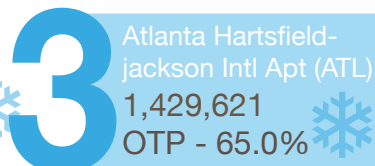

Top 10 destinations

*by seat capacity, travel period 19-28 Dec 2014

Source: OAG Schedules Analyser

OTP = on-time performance, data for same period 2013

Busiest day to travel

*19-28 December 2014

2,320,815 seats