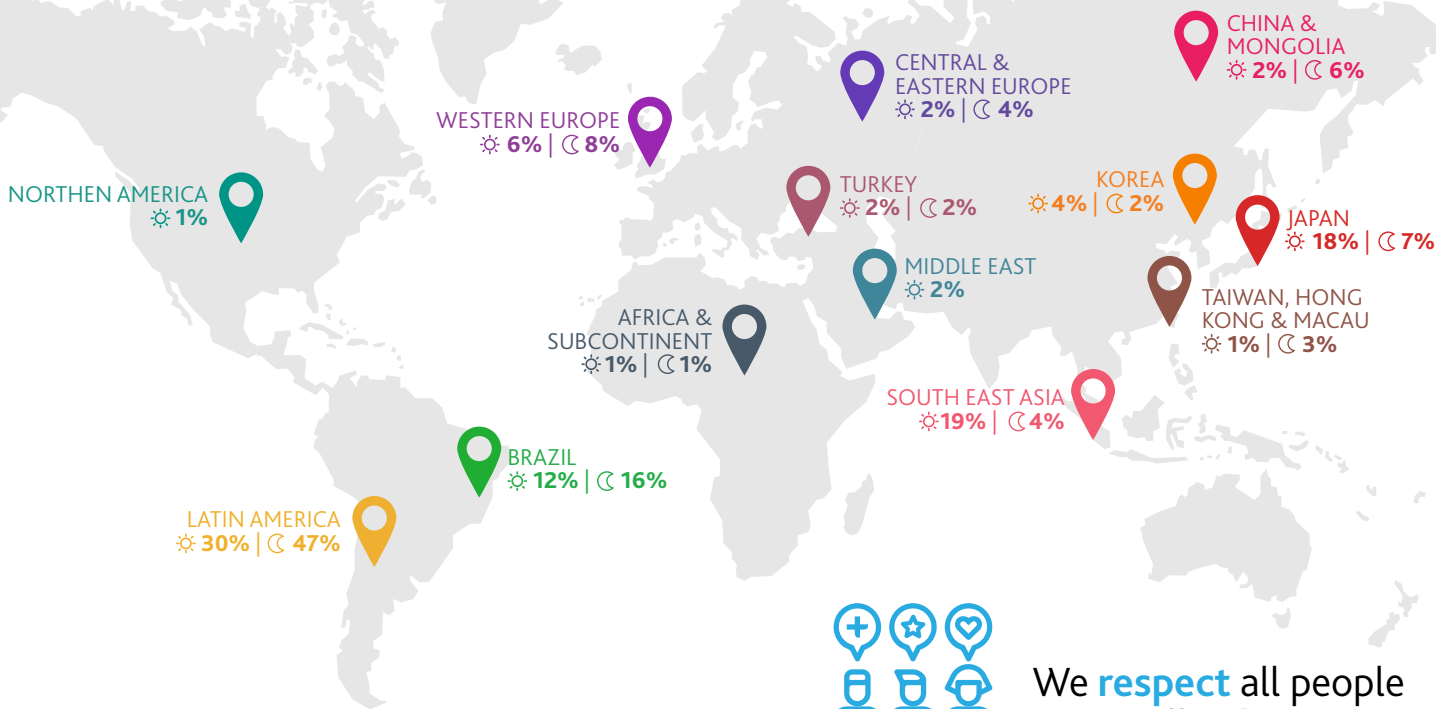

NATIONALITY MIX MAY 2019

SYDNEY

FIGURES ARE BASED ON STUDENT POPULATION IN 2019 AND WILL VARY AT DIFFERENT TIMES OF THE YEAR AND ON DIFFERENT COURSES

Your success starts at Greenwich | greenwichcollege.edu.au | info@greenwichcollege.edu.au

MELBOURNE

We **respect** all people
across all **cultures**

FIGURES ARE BASED ON STUDENT POPULATION IN 2019 AND WILL VARY AT DIFFERENT TIMES OF THE YEAR AND ON DIFFERENT COURSES

Your success starts at Greenwich | greenwichcollege.edu.au | info@greenwichcollege.edu.au

NATIONALITY MIX MAY 2019

SYDNEY

NORTHERN
AMERICA | 1%

WESTERN
EUROPE | 8%

CENTRAL & EASTERN
EUROPE | 6%

CHINA &
MONGOLIA | 15%

TURKEY | 4%

JAPAN | 1%

MIDDLE
EAST | 2%

AFRICA &
SUBCONTINENT
| 1%

SOUTH EAST
ASIA | 16%

LATIN
AMERICA | 24%

BRAZIL | 23%

We **respect** all people
across all **cultures**

FIGURES ARE BASED ON STUDENT POPULATION IN 2019 AND WILL VARY AT DIFFERENT TIMES OF THE YEAR AND ON DIFFERENT COURSES