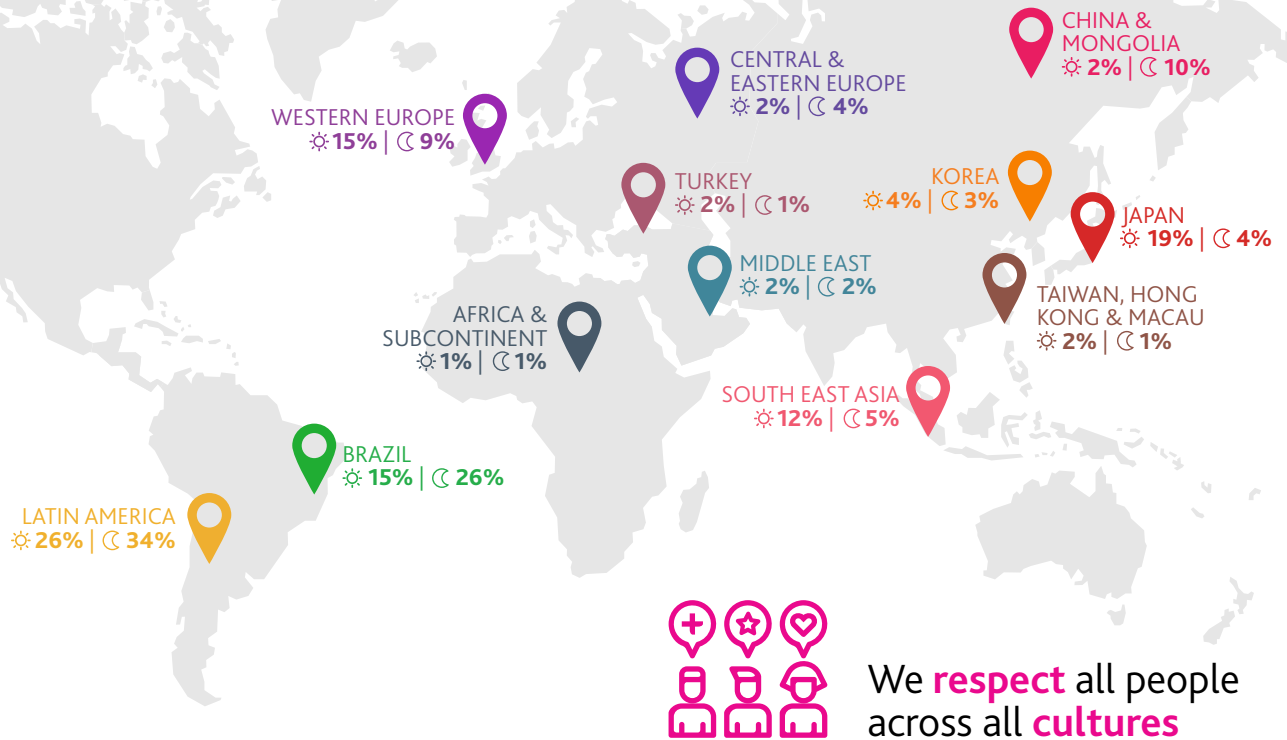

NATIONALITY MIX MAY 2019

SYDNEY

FIGURES ARE BASED ON STUDENT POPULATION IN 2019 AND WILL VARY AT DIFFERENT TIMES OF THE YEAR AND ON DIFFERENT COURSES

Your success starts at Greenwich | greenwichcollege.edu.au | info@greenwichcollege.edu.au

MELBOURNE

We **respect** all people
across all **cultures**

FIGURES ARE BASED ON STUDENT POPULATION IN 2019 AND WILL VARY AT DIFFERENT TIMES OF THE YEAR AND ON DIFFERENT COURSES

Your success starts at Greenwich | greenwichcollege.edu.au | info@greenwichcollege.edu.au

NATIONALITY MIX MAY 2019

SYDNEY

NORTHERN
AMERICA | 1%

WESTERN
EUROPE | 8%

CENTRAL & EASTERN
EUROPE | 6%

CHINA &
MONGOLIA | 15%

TURKEY | 4%

JAPAN | 1%