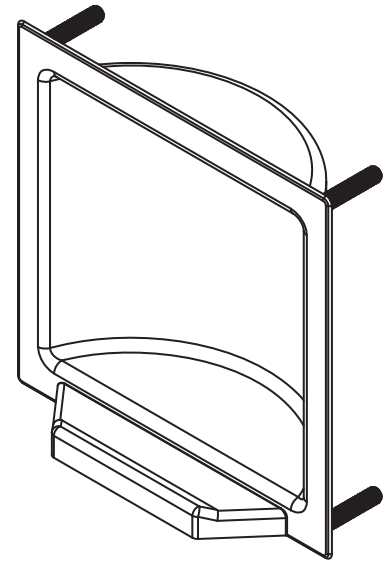

Project Name		Customer Name	
Quote Number		Date	
Customization			

Standard Features

Description	Recessed Soap Dish
Finish	Select from below
Materials	Stainless steel
Approximate Weight	2 lbs

Standard Features

Factory installed recessed soap dish with lip

Front View

Side View

Accessory Finish	Model Number
<input type="checkbox"/> Polished Stainless (Standard)	660LS4-PS
<input type="checkbox"/> Matte Black	660LS4-MB
<input type="checkbox"/> Satin Stainless	660LS4-SS
<input type="checkbox"/> White	660LS4-WT
<input type="checkbox"/> Custom, please specify:	