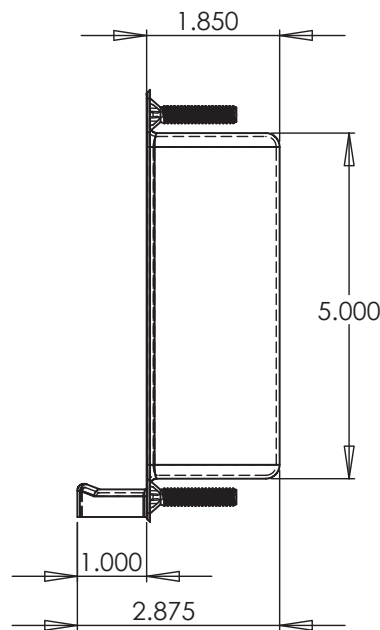

Project Name		Customer Name	
Quote Number		Date	
Customization			

Standard Features

Description	Recessed Soap Dish
Finish	Select from below
Materials	Stainless steel
Approximate Weight	2 lbs

Standard Features

Factory installed recessed soap dish with lip

Front View

Side View

Accessory Finish	Model Number
<input type="checkbox"/> Polished Stainless (Standard)	660LS4-PS
<input type="checkbox"/> Matte Black	660LS4-MB
<input type="checkbox"/> Satin Stainless	660LS4-SS
<input type="checkbox"/> White	660LS4-WT
<input type="checkbox"/> Custom, please specify:	