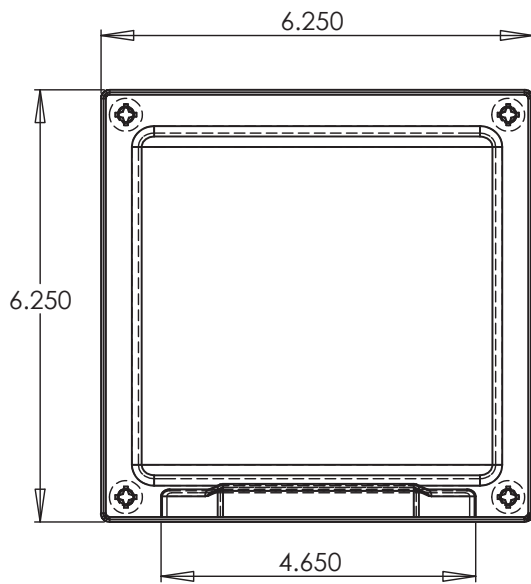

Project Name		Customer Name	
Quote Number		Date	
Customization			

Standard Features

Description	Recessed Soap Dish
Finish	Select from below
Materials	Stainless steel
Approximate Weight	2 lbs

Standard Features

Factory installed recessed soap dish with lip

Front View

Side View

Accessory Finish	Model Number
<input type="checkbox"/> Polished Stainless (Standard)	660LS4-PS
<input type="checkbox"/> Matte Black	660LS4-MB
<input type="checkbox"/> Satin Stainless	660LS4-SS
<input type="checkbox"/> White	660LS4-WT
<input type="checkbox"/> Custom, please specify:	