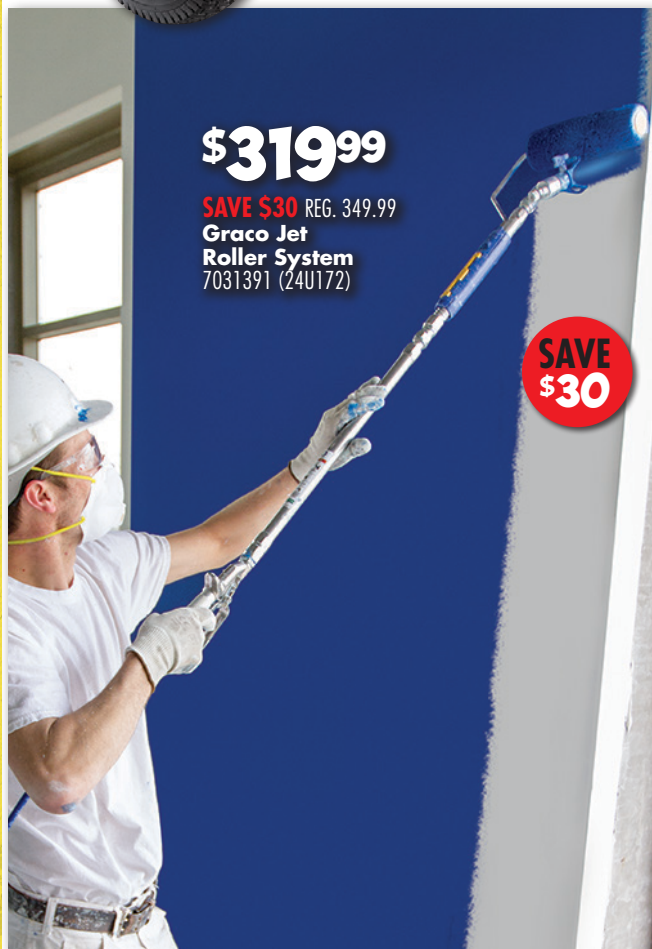

**SAVE
$100**

$1239⁰⁰

SAVE $100 REG. 1339.00

Graco G-Force II Gas Pressure Washer
7031280 (24U620)

- Honda Motor
- 2700 PSI

GRACO

$319⁹⁹

SAVE $30 REG. 349.99

**Graco Jet
Roller System**
7031391 (24U172)

**SAVE
$30**