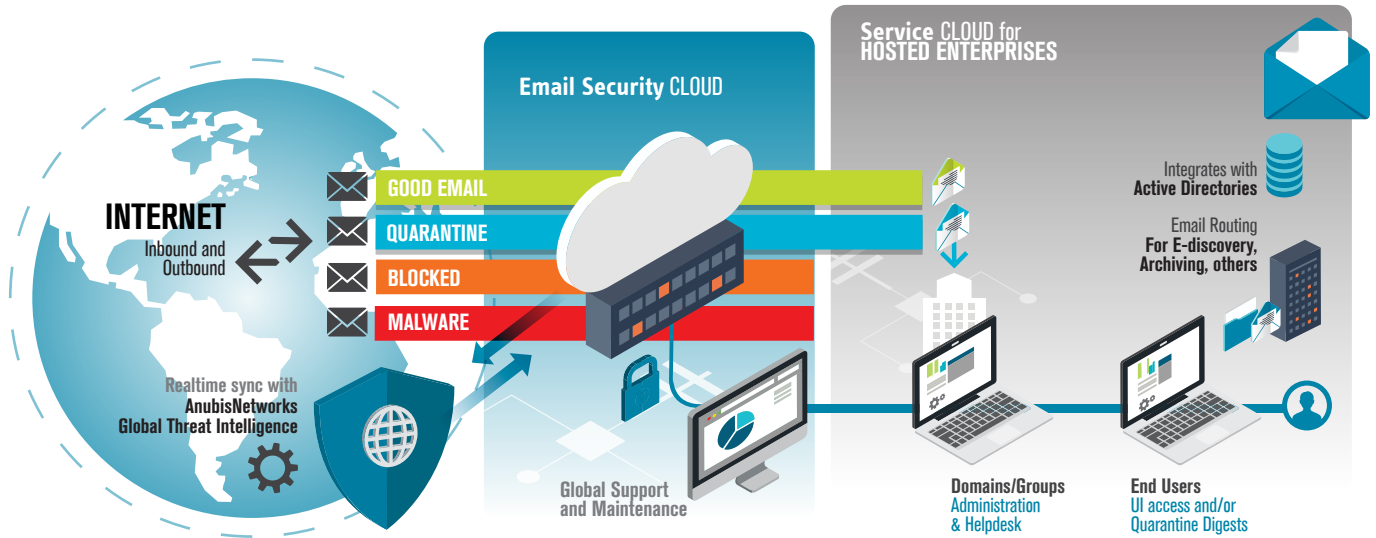

ARCHITECTURE