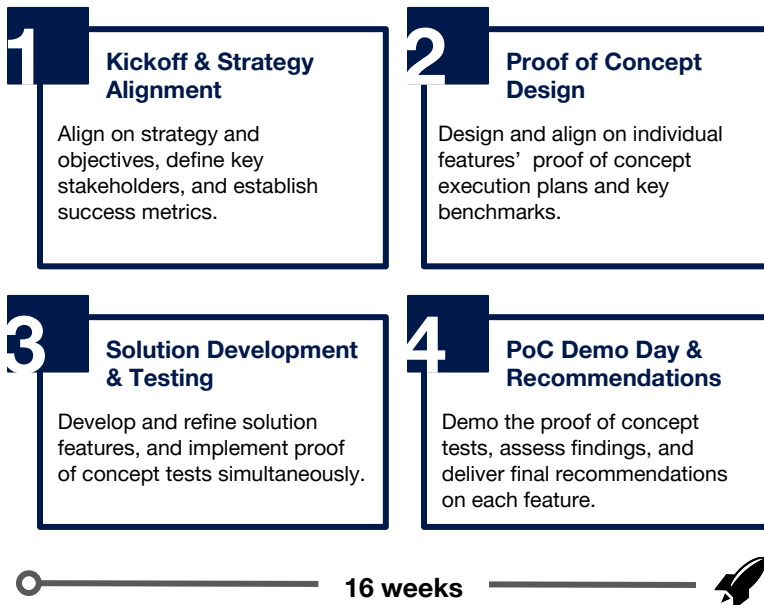

# Component & Integration Test

## Engagement Description

**Component Test** builds and tests individual features of your multi-feature solution in several controlled proof of concept environments.

**Integration Test** iterates and tests your holistic solution in a single controlled proof of concept environment.

## Key Phases & Timeline

## Key Deliverables

Receive up to three individual feature proof of concept tests and analysis with launch/iterate recommendations for each feature. Final recommendation is delivered via an in-person presentation and supplemented with a final report.