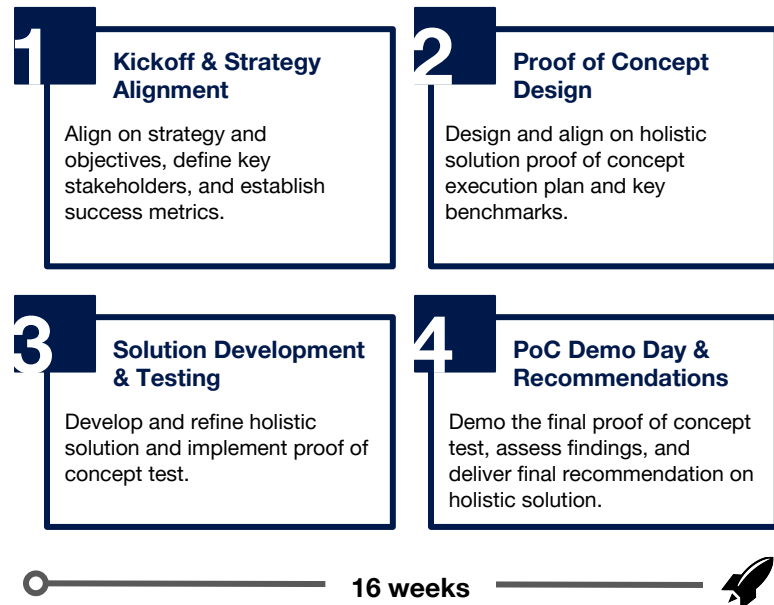

# Component & Integration Test

## Engagement Description

**Component Test** builds and tests individual features of your multi-feature solution in several controlled proof of concept environments.

**Integration Test** iterates and tests your holistic solution in a single controlled proof of concept environment.

## Key Phases & Timeline

## Key Deliverables

Receive up to three individual feature proof of concept tests and analysis with launch/iterate recommendations for each feature. Final recommendation is delivered via an in-person presentation and supplemented with a final report.