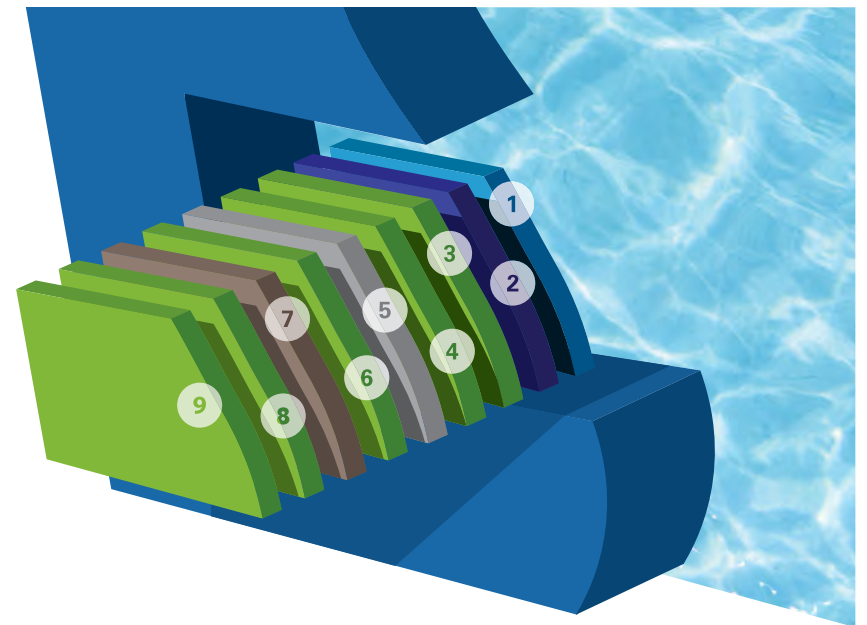

Cathedral

Timeless Elegance

The classic Roman shape of the Cathedral will grace your backyard with style and refined elegance while creating an oasis for both fun and relaxation.

Pool Sizes

14' x 33' 5'

1. **Classic design** gives curves and character without sacrificing swim area.
2. **Non-skid surface** on the floor, stairs and benches is easy on your feet and your swimsuit.
3. **Wide steps and bench** area add both style and functionality.
4. **Deep-end bench** gives you a place to soak and unwind.

THURSDAY POOLS®

Your weekend starts early with us

Cathedral

14' x 33' 5"

*Non-Diving Pool

Nine Layers Of Strength

The Composite Sandwich of Awesomeness

Let's think of a fiberglass pool shell as a huge sandwich. A sandwich is a composite, which basically means it's made up of different materials. Each material is applied in layers with the goal of giving the entire sandwich maximum flavor.

Such is the case with a fiberglass pool, which is also a composite. It's manufactured in multiple layers with each layer serving to maximize the strength and durability of the entire structure. In other words, our fiberglass pool is thought of as a sandwich of strength. Hence, we affectionately refer to our unique manufacturing methodology as our **Composite Sandwich of Awesomeness**. Here's what we put in it:

1. Gel coat.
2. 100% vinyl ester barrier coat.
3. First application of chopped fiberglass.
4. Second application of chopped fiberglass.
5. Hand-laid woven roving fiberglass.
6. Third application of chopped fiberglass.
7. Honeycomb core.
8. Fourth application of chopped fiberglass.
9. Fifth application of chopped fiberglass.