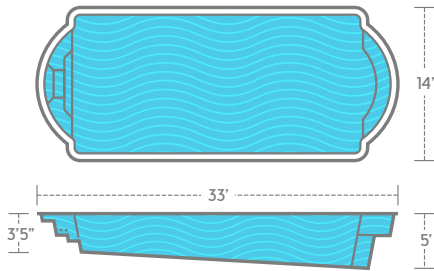

Cathedral

Timeless Elegance

The classic Roman shape of the Cathedral will grace your backyard with style and refined elegance while creating an oasis for both fun and relaxation.

Pool Sizes

14' x 33' 5'

1. **Classic design** gives curves and character without sacrificing swim area.
2. **Non-skid surface** on the floor, stairs and benches is easy on your feet and your swimsuit.
3. **Wide steps and bench** area add both style and functionality.
4. **Deep-end bench** gives you a place to soak and unwind.

THURSDAY POOLS®

Your weekend starts early with us

Cathedral

14' x 33' 5"

*Non-Diving Pool

Nine Layers Of Strength

The Composite Sandwich of Awesomeness

Let's think of a fiberglass pool shell as a huge sandwich. A sandwich is a composite, which basically means it's made up of different materials. Each material is applied in layers with the goal of giving the entire sandwich maximum flavor.