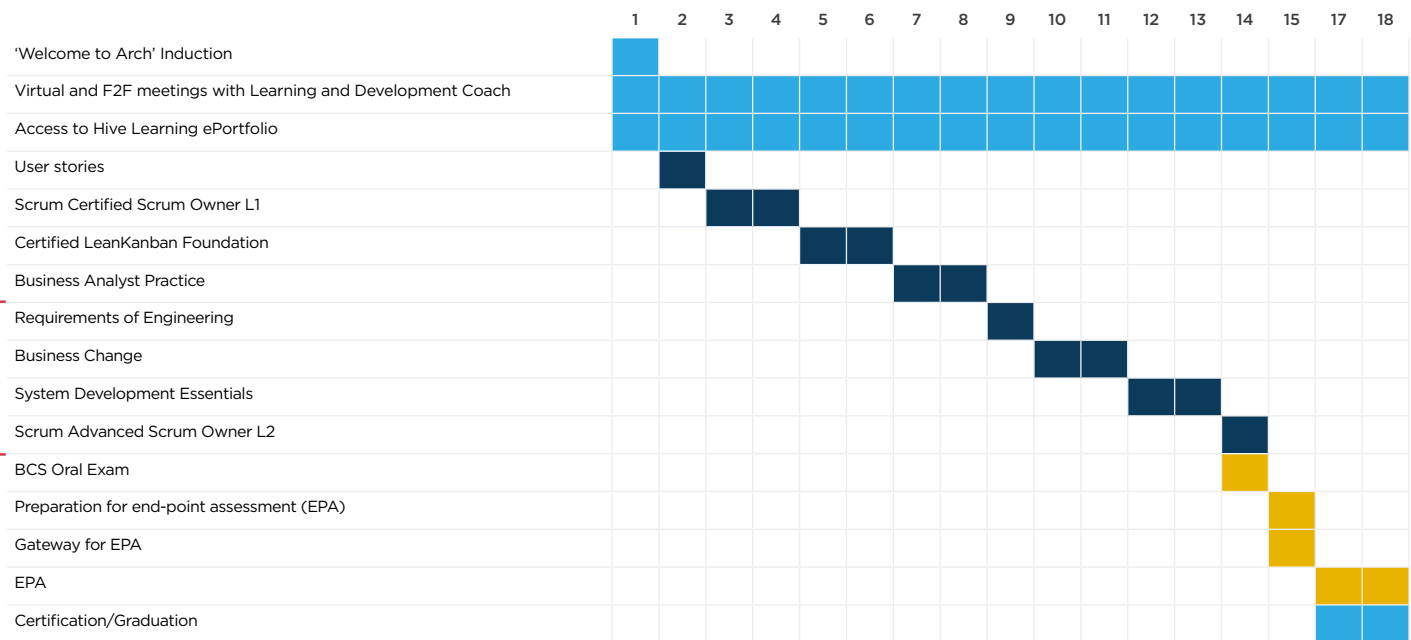

YOUR LEARNING JOURNEY