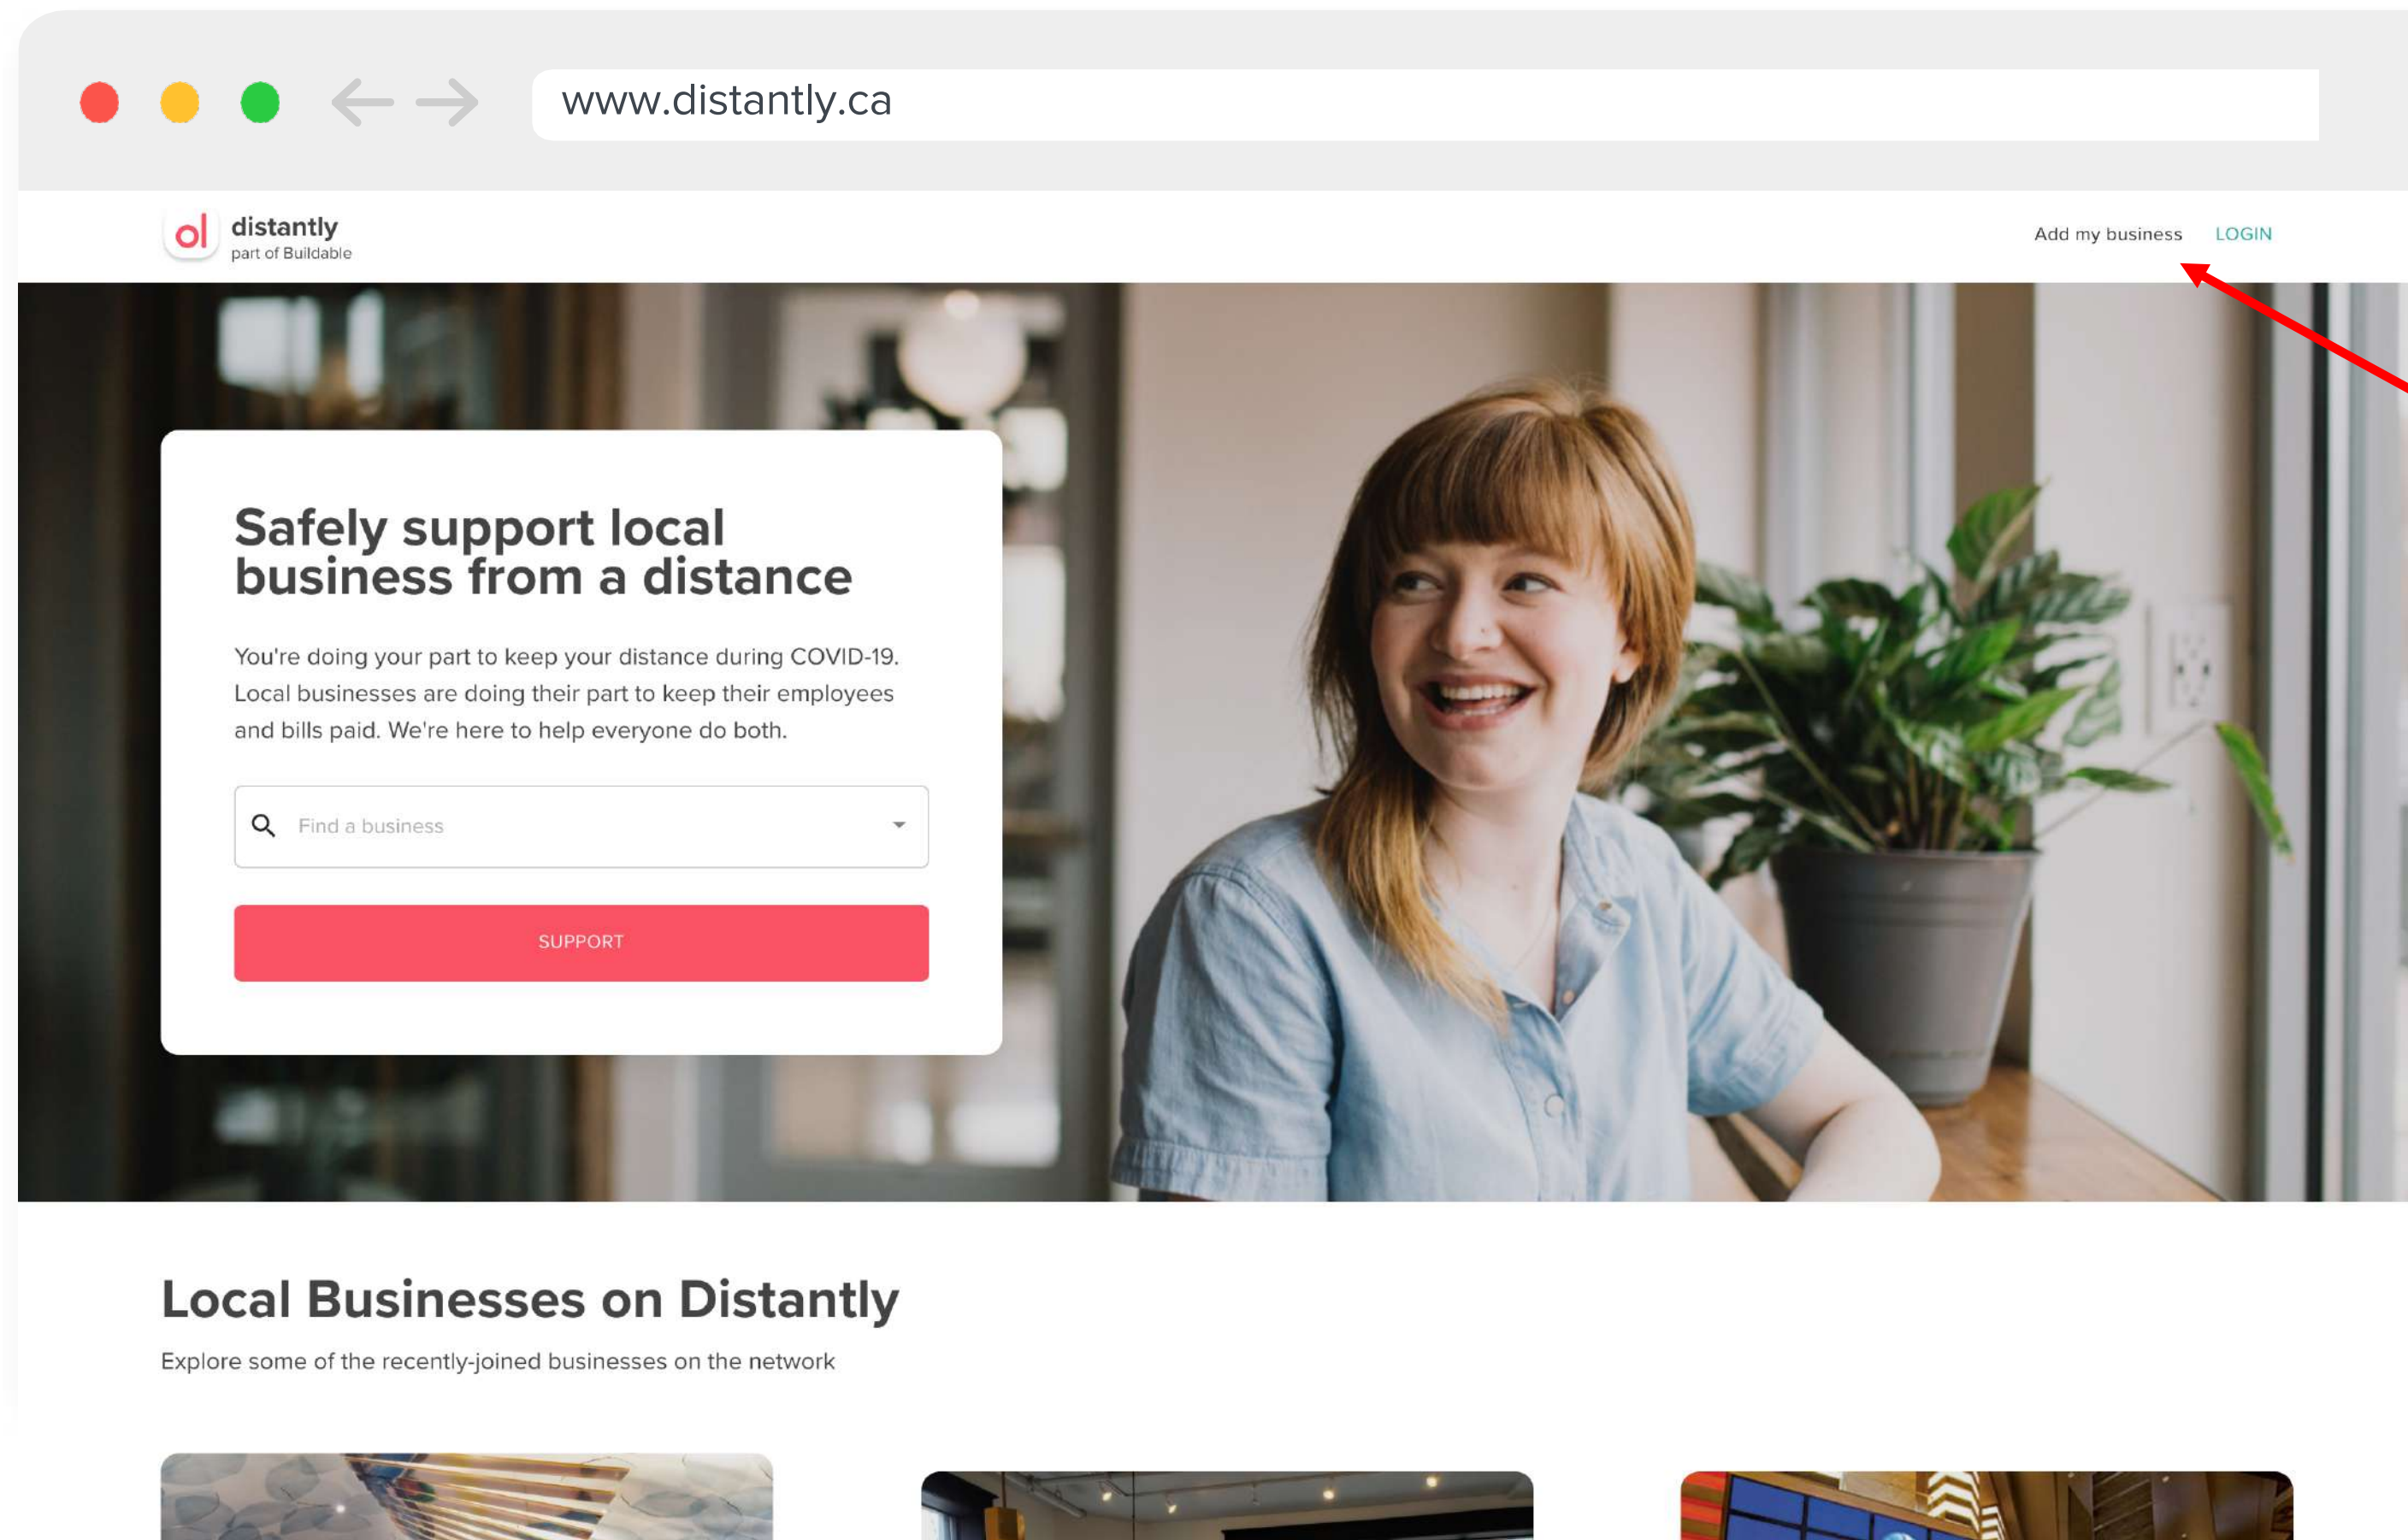

Getting started

Head to www.distantly.ca and click the Add my Business button

Click here!