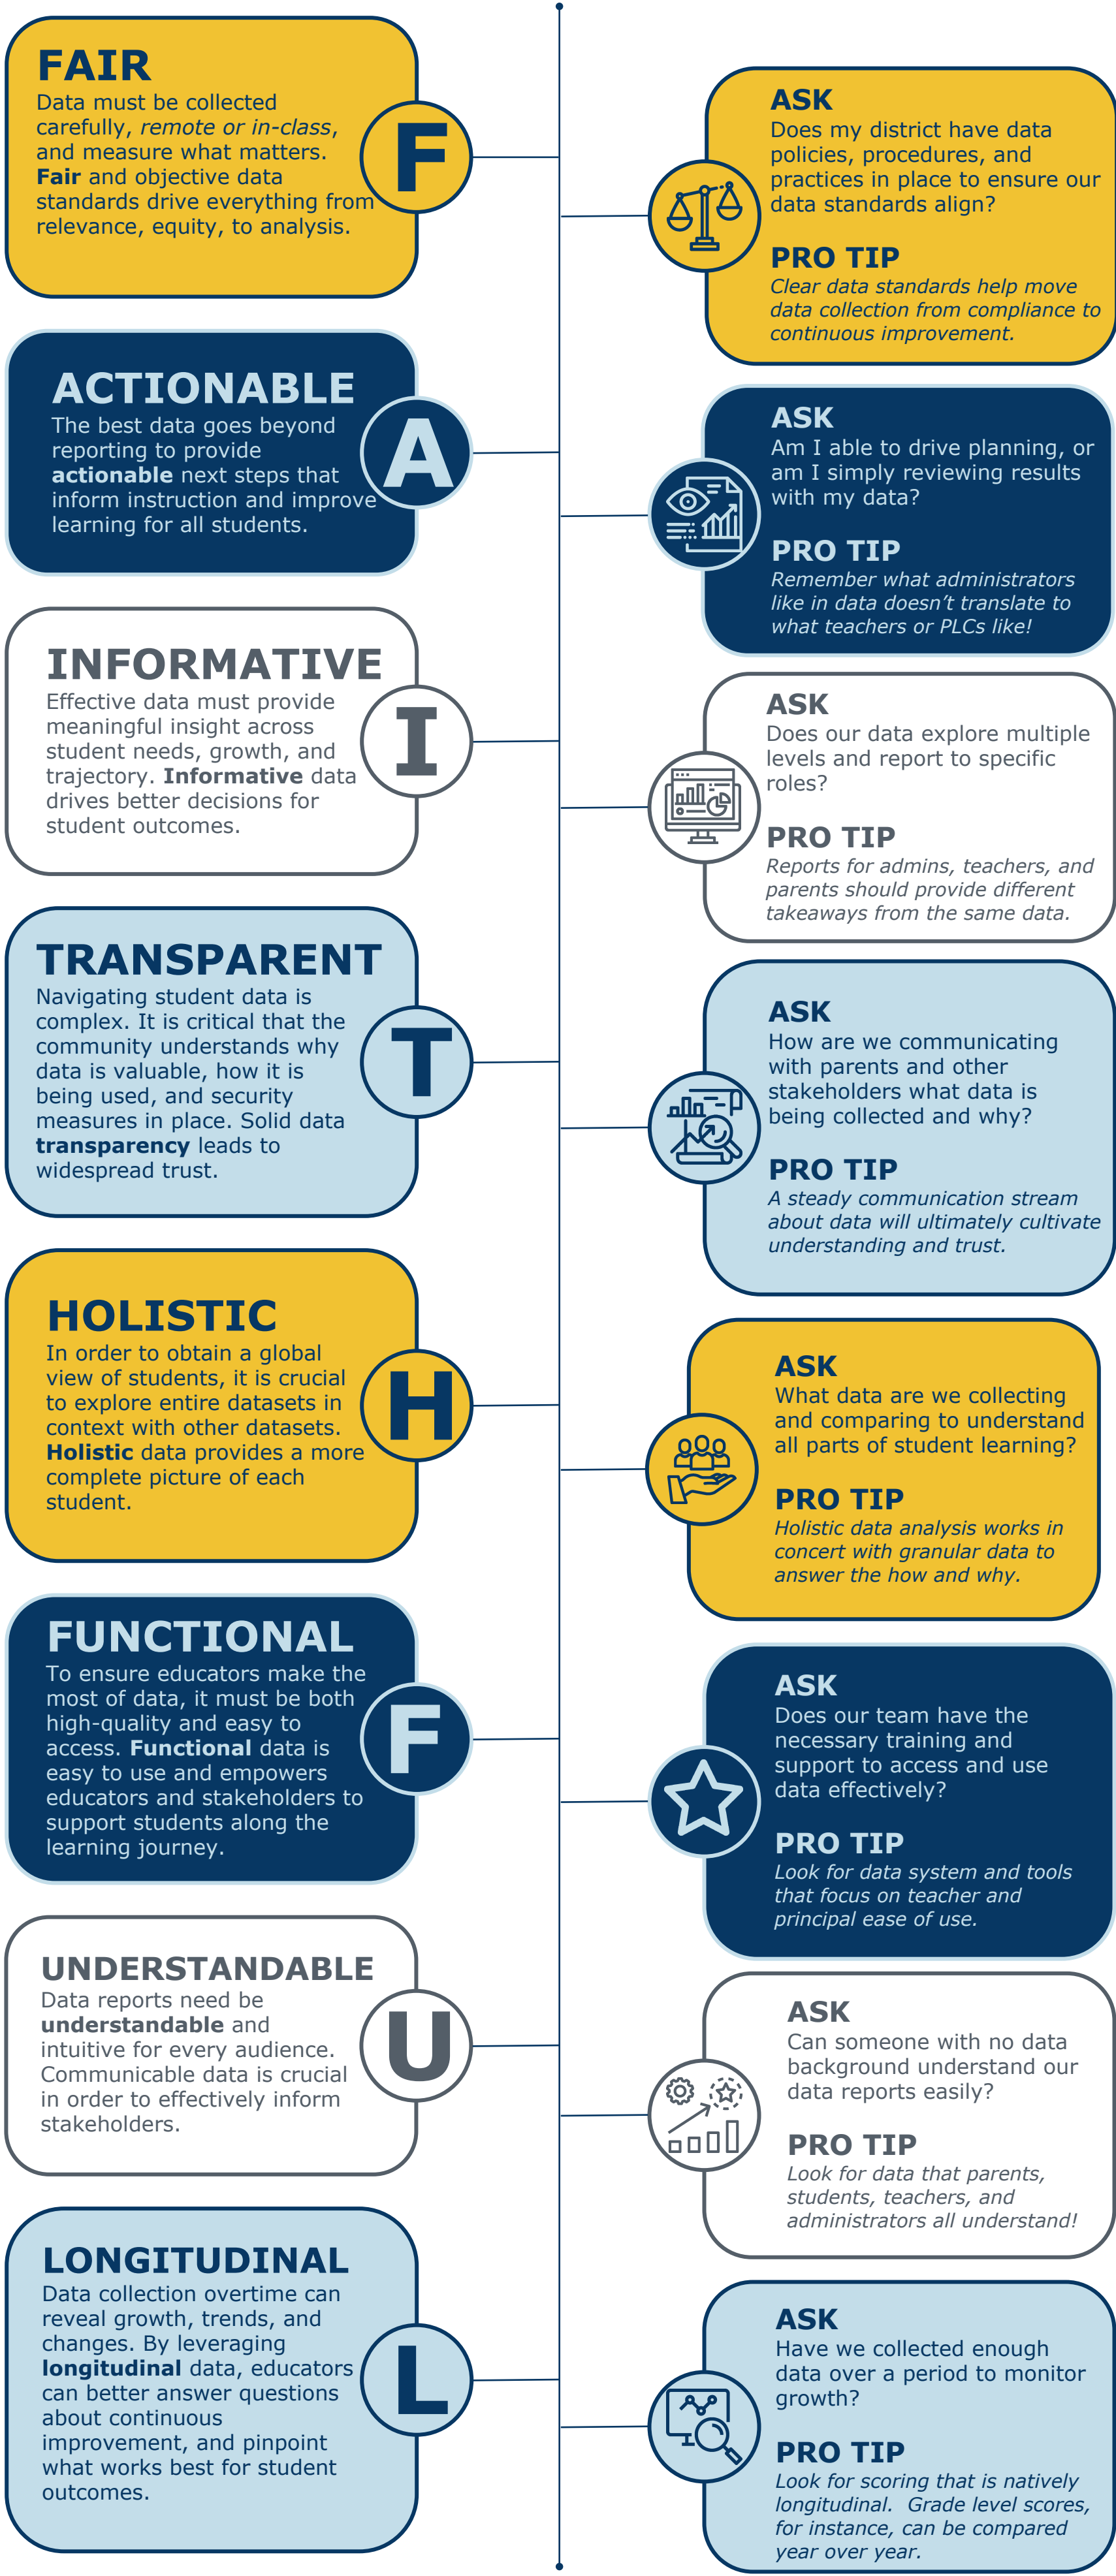

The Crucial Elements of FAITHFUL Data

This document will provide your review team and yourself with a framework before **implementing a new assessment, reviewing an assessment articulation plan, or for the training of new principals and process leaders.**