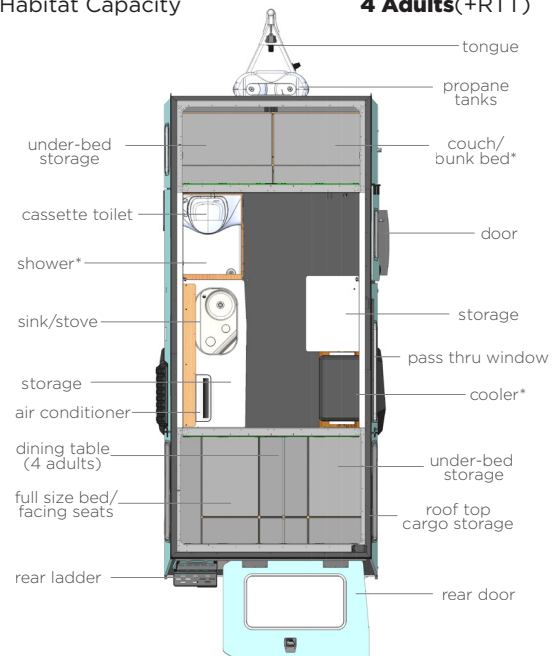

Mantis 2020

Standard Features

- 1" Plywood Deck w/ ABS Laminate
 - Non-Slip Seamless Nickel Patterned Flooring
 - Acrylic, Insulated Windows w/ Screens & Shades
 - Kynar-Painted Aluminum Composite Panels
 - Laser Cut, Powder Coated Steel Skeleton
 - Powder-Coated Steel Chassis
 - New Pop-Up Roof w/ Scissor Hinge & Welded Assembly
-
- 15" Alloy Wheel w/ All-Terrain Tires; 5 year Manf. Warranty
 - 2000lb Tongue Jack
 - Powder-Coated Gravel Guards
 - Quad Stabilizer Jacks
 - New Rear Door Hatch for Access & Ventilation
 - New Ladder Steps to Roof Storage
 - Roof Tracks for Rack Options
 - Torsion Axle Suspension w/ Electric Brakes
 - Wireless Brake Controller
-
- 20gal Fresh & 22gal Grey Water Tanks
 - 6000 BTU Air Conditioner(110V)
 - Adjustable Roof Load Bars
 - Large 8ft Patio Awning
 - Mesh Screen Door Curtain
 - Dometic® Combo 2-Burner Stove & Sink
 - Truma® Combi Furnace & Water Heater System
 - Exterior Shower w/ Hot and Cold Water
 - Liquid Propane (2 x 20lb) Tanks w/ Cover
-
- Birch Plywood Kitchen w/ Modular Storage
 - Child Safety Net
 - Dining/Study Counter (33"x19")
 - Full Size Bed
 - Milk Crate Drawers
 - LED Interior Lighting w/ Reading Light
 - LED Exterior Light
 - LED Red Interior Light
 - Solar Input Pre-Wired
 - Underbed Storage (12.7 cu. ft.)
 - 12V Accessory Outlets Inside & Out
 - 12V Digital Voltmeter
 - 12V USB Outlets

Specifications

Exterior Length	19'
Exterior Width(+fender)	7' 6"
Exterior Height(closed)	6' 10"
Exterior Height(open)	10'
Interior Width	6' 10"
Interior Height(closed)	4' 7"
Interior Height(open)	5' 11" to 7' 10"
Bed Dimensions	80"x54"
Bunk Bed(top)	76"x22"
Bunk Bed(bottom)	77"x26"
Fresh Water Tank	20 gal
Grey Water Tank	22 gal
Tires	235/75R15
Ground Clearance	12"
Tongue Height	20"
Tongue Weight**	440 lbs
Dry Weight***	2,882 lbs
GVWR	3,970 lbs
GAWR	3,970 lbs
Cargo Capacity	1,088 lbs
Habitat Capacity	4 Adults(+RTT)