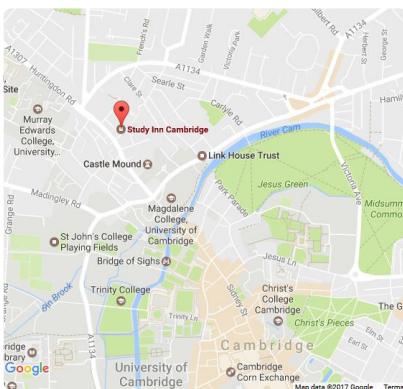

Great Britain - Cambridge / Eurocentres - Residence

Study Inn Residence

Location

Study Inn Residence
Castle Court, Castle Street, Cambridge, CB3 0AU

Email: cam-accom@eurocentres.com

Distance to school

30 minutes on foot

Nearest station

Cambridge train station

40 minutes on foot

Booking information

Reservation all year	X
Minimum age	18

Accommodation information

Boutique student accommodation in Cambridge showcases our amazing services and facilities, providing luxury student studios.