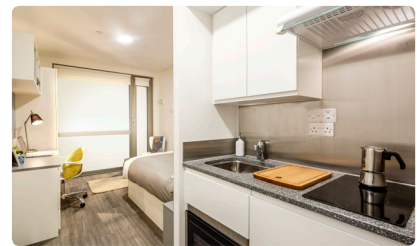

Great Britain - London Central / Eurocentres - Residence

Chapter Lewisham Residence

Location

Chapter Lewisham Residence
46 Thurston Road, London, SE13 7SD
Phone: +44 (0) 20 72930000
Email: vic-accom@eurocentres.com

Distance to school

35 minutes by public transport

Nearest station

Lewisham

5 minutes on foot

Chapter Lewisham is located in South East London and was designed to include amazing social spaces and rooms. Situated in the heart of this vibrant and well connected corner of the capital, offering excellent transport links (Zone 2) to many London hotspots and into central London.

Booking information

Reservation all year	✓
Minimum age	18

Accommodation information

Bronze Studio rooms are approximately 17m² in size. These student rooms come with a compact double bed, an en suite bathroom, private kitchenette, study area and storage space. The rooms include a bed, chair, desk and wardrobe. The en suite bathrooms contain a shower, toilet and sink. The shared kitchens have a 2 ring induction hob, a combination microwave/grill/oven, an under-counter fridge with freezer drawer, and a sink.

Do women and men live on the same floor?	✓
Cooking facilities	✓
Fridge	✓
Bedding available	✓
Bedding pack on arrival	
Towels available	✗
Room cleaning	✗
Laundry facilities	✓
Additional amount to pay	
Wifi/Internet	✓
Phone	✗
TV	✗
Air conditioning	✗
Lift	✗
Desk	✓
Fitness facilities	✓
Swimming pool	✗
Car parking	✗
Non-smoking building	✓

Safekeeping of valuables	✗
Personal door access key/card	✓
Night (security) staff	✓
General comment	

Arrival information

No arrival details needed by the residence.