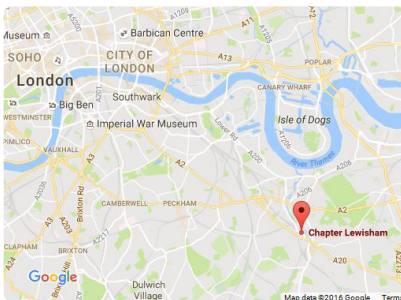

Great Britain - London Central / Eurocentres - Residence

Chapter Lewisham Residence

Location

Chapter Lewisham Residence
46 Thurston Road, London, SE13 7SD
Phone: +44 (0) 20 72930000
Email: vic-accom@eurocentres.com

Distance to school

35 minutes by public transport

Nearest station

Lewisham

5 minutes on foot

Chapter Lewisham is located in South East London and was designed to include amazing social spaces and rooms. Situated in the heart of this vibrant and well connected corner of the capital, offering excellent transport links (Zone 2) to many London hotspots and into central London.