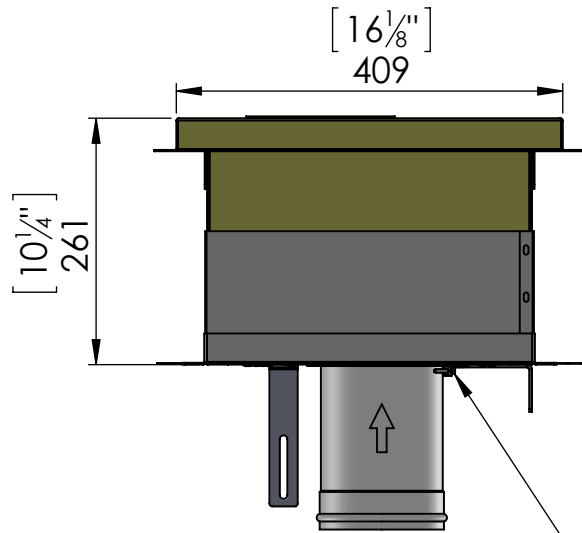

Flush Horizontal Termination Power Vent

CABLE 110 VOLTAGE
(65 Feet long, supplied
with Power Vent)