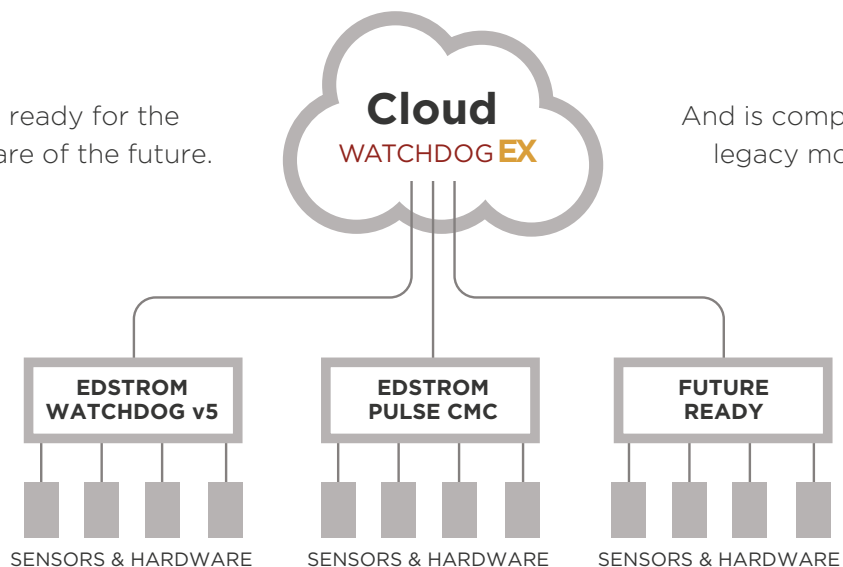

What's new? ✓ New Mobility ✓ Cloud-based ✓ Secure ✓ Easier-to-Use

- Backwards compatibility with Edstrom monitoring systems Pulse CMC™ and Watchdog v5.
- Contemporary user interface (UI) with enhanced and interactive mobile experience.
- Improved notifications to personnel at any time of day or night via e-mail, text messaging, and phone call.
- Collecting, recording, and storing data on the Watchdog EX Cloud.
- Controlling and monitoring automated watering systems (notifying personnel if leaks or other abnormalities are detected)
- BACnet communications protocol with a building automation system.
- Improve productivity, and assists with FDA and AAALAC compliance.
- Simplified alerts, notifications and acknowledgments.
- Control who is allowed access to each room in a facility. All access attempts create a date and time stamped log entry. This reduces unnecessary intrusions protecting the animals and research.
- Designed on a platform to easily expand with new features and intelligent hardware components, keeping your facility current with the times.

WATCHDOG EX™

Extended Monitoring & Control

Watchdog EX™ is ready for the systems and hardware of the future.

And is compatible with Edstrom legacy monitoring systems.

What Watchdog EX Does

Watchdog EX is a complete vivarium management system to protect animal health, improve productivity, and assist with FDA and AAALAC compliance. Watchdog EX keeps accurate records of many analog or digital data parameters. Data readings are automatically taken at user-defined intervals and stored in a cloud database. Creating, printing, or emailing useful reports is easily done and can help verify environmental conditions. If a parameter is critical to your facility's operation, Watchdog EX can notify you anytime/anywhere via email, text message, or phone call.