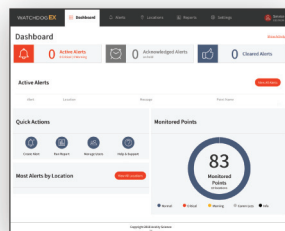

WATCHDOG EX™

Extended Monitoring & Control

new

They say you can't teach an old dog new tricks.
We say **raise your expectations.**

Welcome to Watchdog EX. Watchdog EX is a cloud based vivarium management system that allows you to control and monitor the environmental conditions and watering equipment in your animal rooms. Designed for both new vivariums and existing facilities, Watchdog EX monitors the things that matter most. This new solution provides greater flexibility for mixing/matching current hardware technologies. Watchdog EX is designed with the latest software development processes thereby allowing quick and easy adaption of future technologies, features, and hardware. Watchdog EX also connects to the Aircuity system allowing you to take advantage of the powerful features both systems have to offer.

WATCHDOG EX™

Extended Monitoring & Control

Watchdog EX™ is ready for the systems and hardware of the future.

And is compatible with Edstrom legacy monitoring systems.

What Watchdog EX Does

Watchdog EX is a complete vivarium management system to protect animal health, improve productivity, and assist with FDA and AAALAC compliance. Watchdog EX keeps accurate records of many analog or digital data parameters. Data readings are automatically taken at user-defined intervals and stored in a cloud database. Creating, printing, or emailing useful reports is easily done and can help verify environmental conditions. If a parameter is critical to your facility's operation, Watchdog EX can notify you anytime/anywhere via email, text message, or phone call.