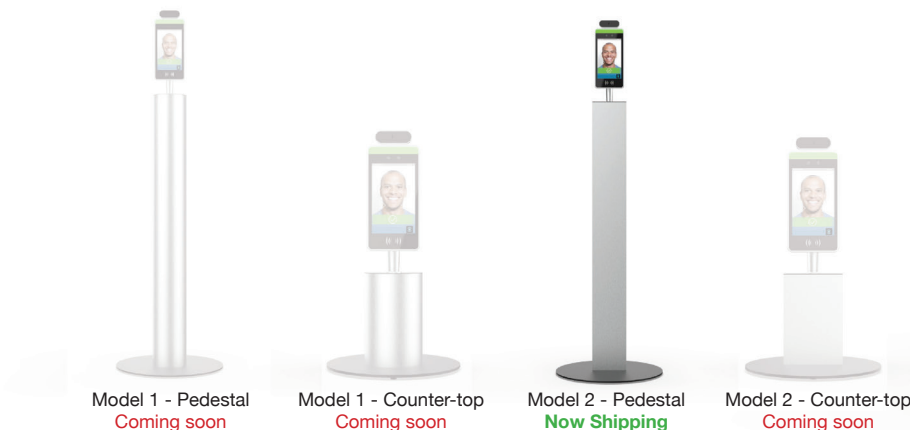

ID Shop's Personnel Management Kiosk features check-in and temperature verification capabilities. The solution can also be programmed for facial identification, with users easily added in a few short clicks. Designed to help protect the health and safety of both employees and guests by preventing anyone with a temperature from entering a facility, alarms can be added to sound when those above the temperature threshold and those without access attempt to enter.

TEMPERATURE-SENSING PROGRAMMABLE ALERTS

Available Configurations

Model 1 - Pedestal
Coming soon

Model 1 - Counter-top
Coming soon

Model 2 - Pedestal
Now Shipping

Model 2 - Counter-top
Coming soon

CUSTOM SIZES AND CONFIGURATIONS AVAILABLE

- Stands Available With Antimicrobial Powder Coat Finish
- Freestanding & Counter-top Options
- 2 million Pixel Camera
- 8.0 inch IPS LCD screen
- 2.5 W / 4R Speakers
- Facial Recognition Library up to 30,000 People
- Temperature Accuracy $\leq \pm 0.9^{\circ}\text{F}$
- Temperature Range $50^{\circ}\text{F} \sim 107.6^{\circ}\text{F}$