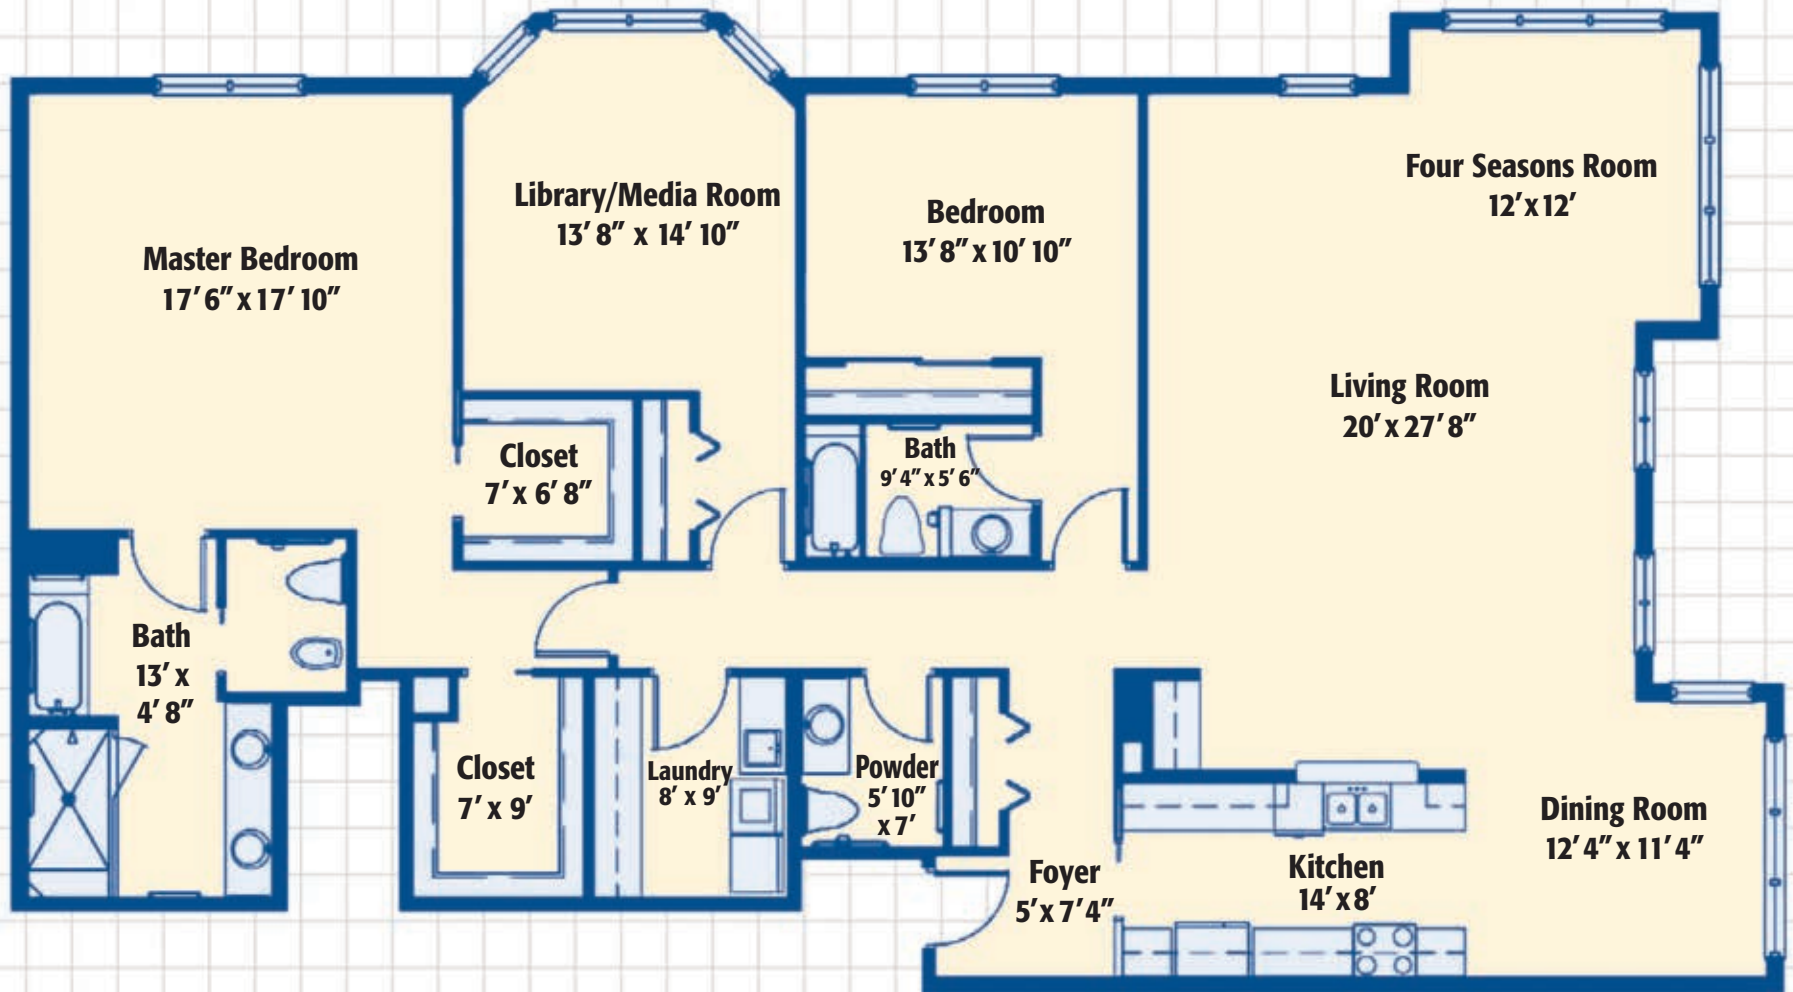

Right where you want to be...

MONET • 1,817 SQ. FT. • 2 BEDROOM, 2 BATH • SOUTH TOWER

Right where you want to be...

PICASSO • 2,136 SQ. FT. • 2 BEDROOM, 2 BATH • NORTH TOWER

Right where you want to be...

PICASSO ALTERNATE • 2,136 SQ. FT. • 2 BEDROOM, 2 BATH • NORTH TOWER

Right where you want to be...

RAPHAEL • 2,190 SQ. FT. • 3 BEDROOM, 2½ BATH • SOUTH TOWER

FIRST FLOOR

Right where you want to be...

RAPHAEL II • 3,957 SQ. FT. • 3 BEDROOM, 3.5 BATH • SOUTH TOWER

SECOND FLOOR

Right where you want to be...

RAPHAEL II • 3,957 SQ. FT. • 3 BEDROOM, 3.5 BATH • SOUTH TOWER

Right where you want to be...

RENOIR • 2,326 SQ. FT. • 3 BEDROOM, 2½ BATH • SOUTH TOWER

FIRST FLOOR

Right where you want to be...

RENOIR II • 4,095 SQ. FT. • 3 BEDROOM, 3.5 BATH • SOUTH TOWER

SECOND FLOOR

Right where you want to be...

RENOIR II • 4,095 SQ. FT. • 3 BEDROOM, 3.5 BATH • SOUTH TOWER

Right where you want to be...

RUBENS • 1,541 SQ. FT. • 2 BEDROOM, 2 BATH • SOUTH TOWER