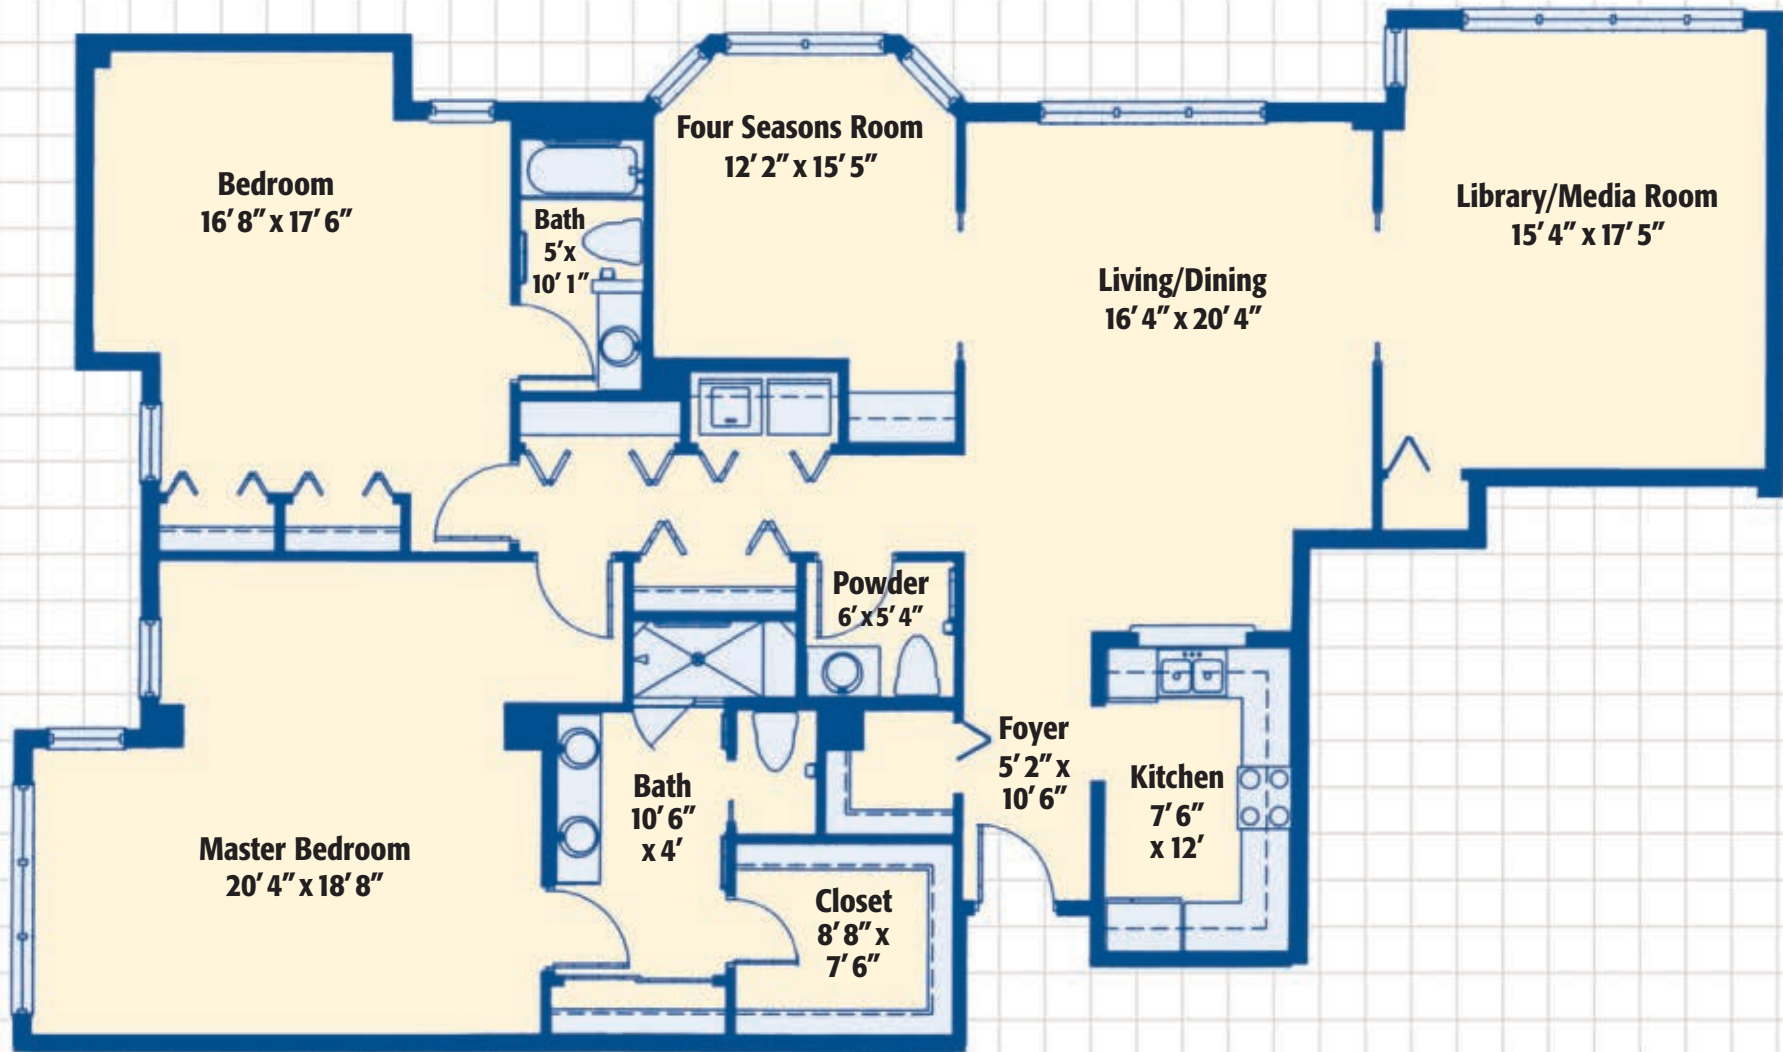

Right where you want to be...

DEGAS • 1,785 SQ. FT. • 2 BEDROOM, 2 BATH • NORTH TOWER

Right where you want to be...

DONATELLO • 2,201 SQ. FT. • 3 BEDROOM, 3 BATH • NORTH TOWER

Right where you want to be...

DONATELLO II • 2,356 SQ. FT. • 3 BEDROOM, 3 BATH • NORTH TOWER

Right where you want to be...

MATISSE • 2,054 SQ. FT. • 2 BEDROOM, 2½ BATH • SOUTH TOWER

Right where you want to be...

MICHELANGELO • 1,163 SQ. FT. • 1 BEDROOM, 1½ BATH • SOUTH TOWER

Right where you want to be...

MONET • 1,817 SQ. FT. • 2 BEDROOM, 2 BATH • SOUTH TOWER

Right where you want to be...

PICASSO • 2,136 SQ. FT. • 2 BEDROOM, 2 BATH • NORTH TOWER

Right where you want to be...

PICASSO ALTERNATE • 2,136 SQ. FT. • 2 BEDROOM, 2 BATH • NORTH TOWER

Right where you want to be...

RAPHAEL • 2,190 SQ. FT. • 3 BEDROOM, 2½ BATH • SOUTH TOWER

FIRST FLOOR

Right where you want to be...

RAPHAEL II • 3,957 SQ. FT. • 3 BEDROOM, 3.5 BATH • SOUTH TOWER

SECOND FLOOR