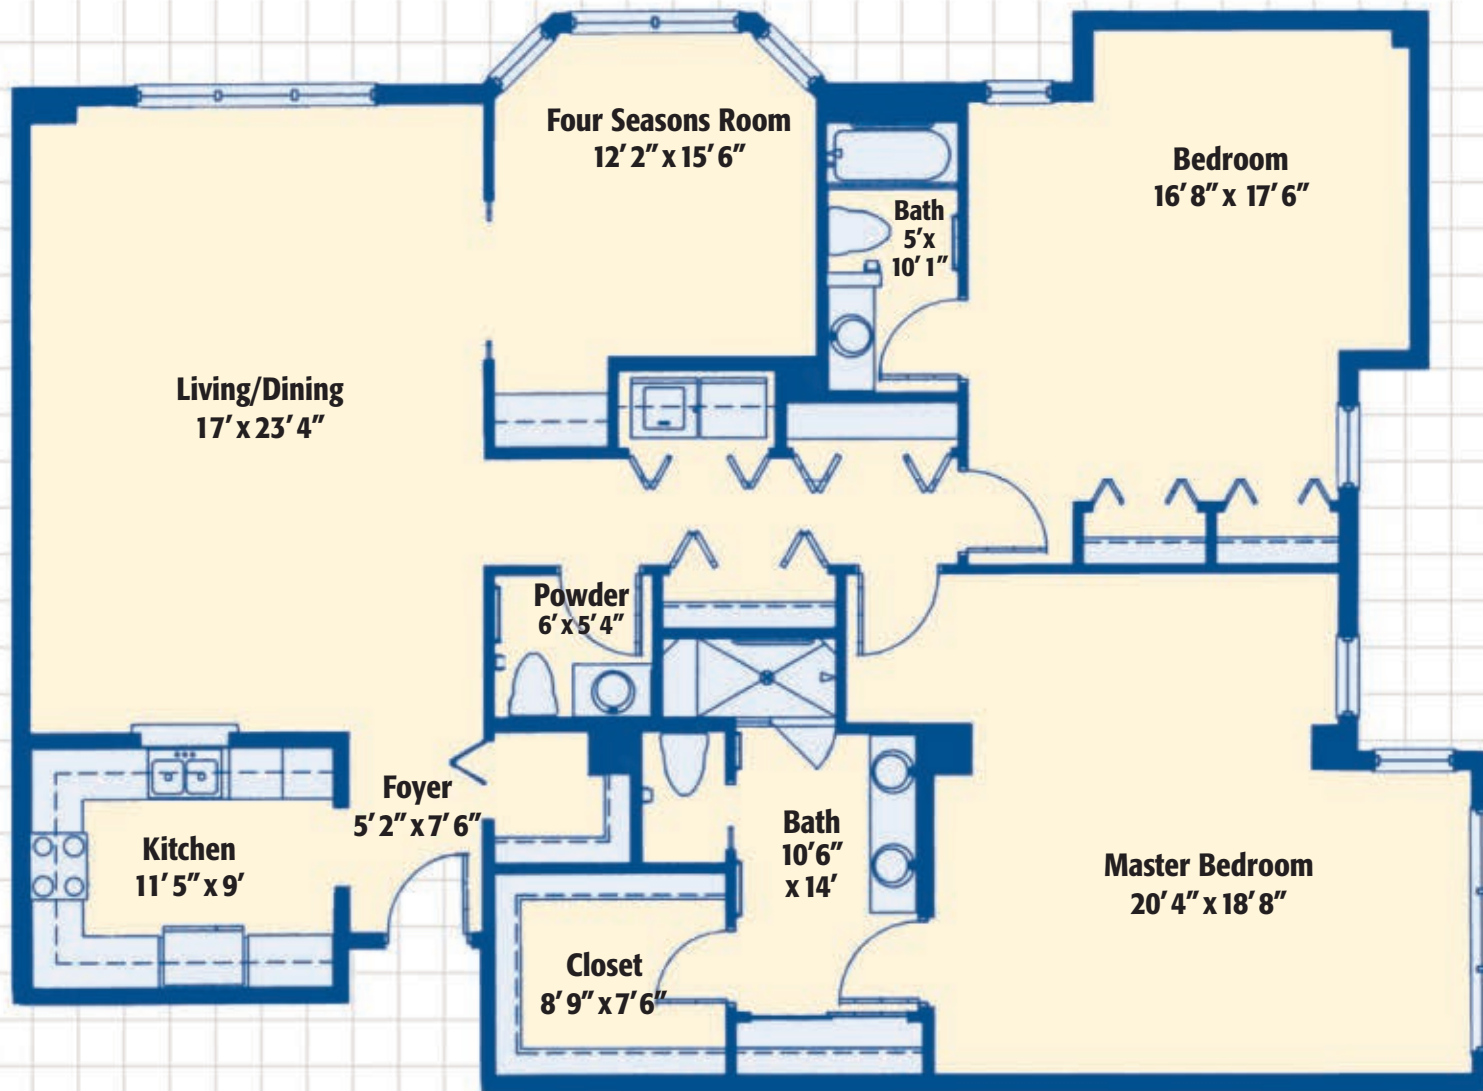

Right where you want to be...

BERNINI • 1,539 SQ. FT. • 2 BEDROOM, 2 BATH • NORTH TOWER

Right where you want to be...

BERTUCCI • 1,138 SQ. FT. • 1 BEDROOM, 1½ BATH • NORTH TOWER

Right where you want to be...

BOTTICELLI • 983 SQ. FT. • 1 BEDROOM, 1½ BATH • NORTH TOWER

Right where you want to be...

CEZANNE • 1,851 SQ. FT. • 2 BEDROOM, 2½ BATH • SOUTH TOWER

Right where you want to be...

DAVINCI • 1,136 SQ. FT. • 1 BEDROOM, 1½ BATH • NORTH TOWER

Right where you want to be...

DEGAS • 1,785 SQ. FT. • 2 BEDROOM, 2 BATH • NORTH TOWER

Right where you want to be...

DONATELLO • 2,201 SQ. FT. • 3 BEDROOM, 3 BATH • NORTH TOWER

Right where you want to be...

Right where you want to be...

RAPHAEL II • 3,957 SQ. FT. • 3 BEDROOM, 3.5 BATH • SOUTH TOWER

Right where you want to be...

RENOIR • 2,326 SQ. FT. • 3 BEDROOM, 2½ BATH • SOUTH TOWER

FIRST FLOOR

Right where you want to be...