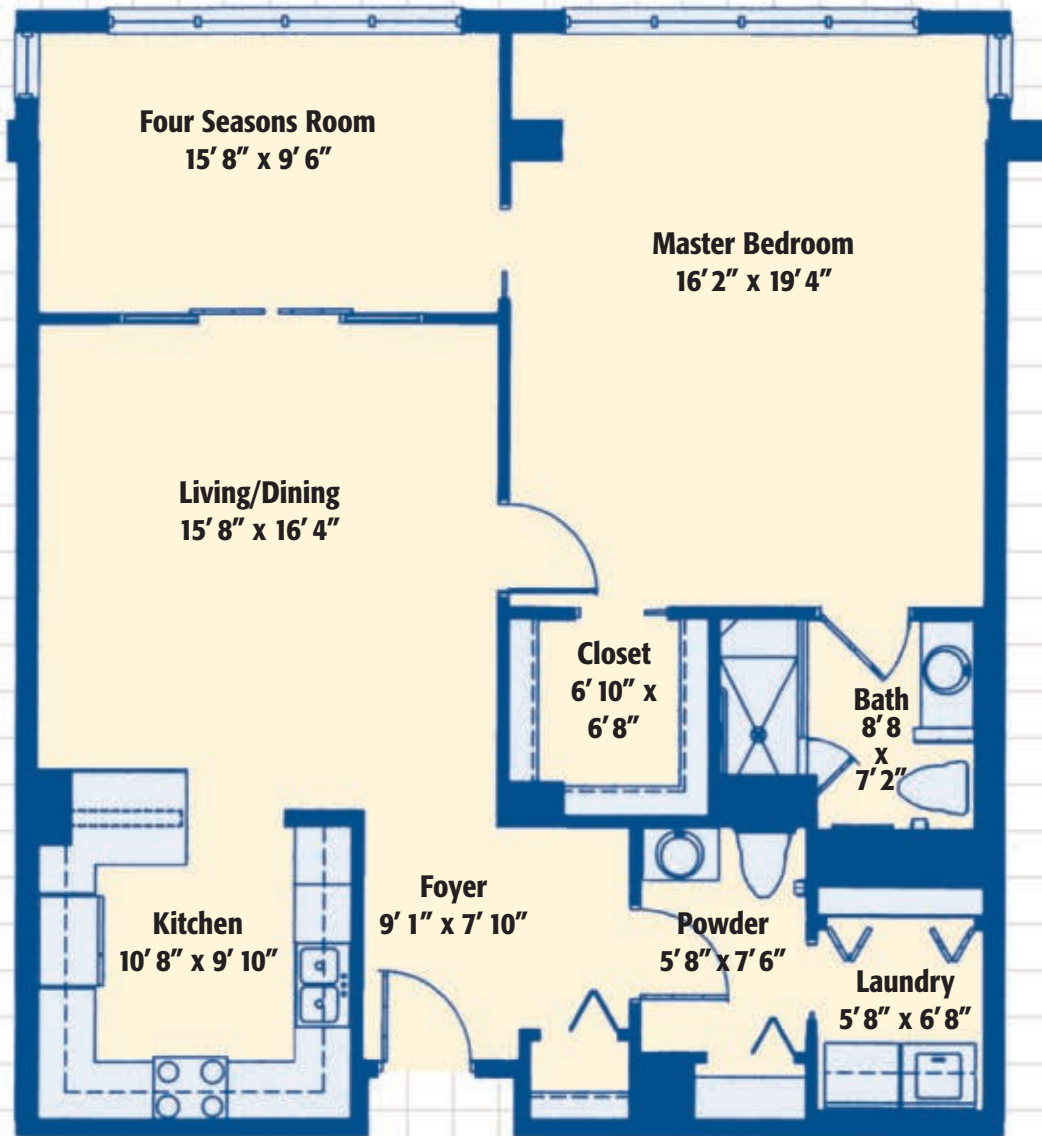

Right where you want to be...

BERNINI • 1,539 SQ. FT. • 2 BEDROOM, 2 BATH • NORTH TOWER

Right where you want to be...

BERTUCCI • 1,138 SQ. FT. • 1 BEDROOM, 1½ BATH • NORTH TOWER

Right where you want to be...

Right where you want to be...

DEGAS • 1,785 SQ. FT. • 2 BEDROOM, 2 BATH • NORTH TOWER

Right where you want to be...

DONATELLO • 2,201 SQ. FT. • 3 BEDROOM, 3 BATH • NORTH TOWER

Right where you want to be...

DONATELLO II • 2,356 SQ. FT. • 3 BEDROOM, 3 BATH • NORTH TOWER

Right where you want to be...

MATISSE • 2,054 SQ. FT. • 2 BEDROOM, 2½ BATH • SOUTH TOWER

Right where you want to be...

MICHELANGELO • 1,163 SQ. FT. • 1 BEDROOM, 1½ BATH • SOUTH TOWER

Right where you want to be...

MONET • 1,817 SQ. FT. • 2 BEDROOM, 2 BATH • SOUTH TOWER

Right where you want to be...

PICASSO • 2,136 SQ. FT. • 2 BEDROOM, 2 BATH • NORTH TOWER

Right where you want to be...

PICASSO ALTERNATE • 2,136 SQ. FT. • 2 BEDROOM, 2 BATH • NORTH TOWER