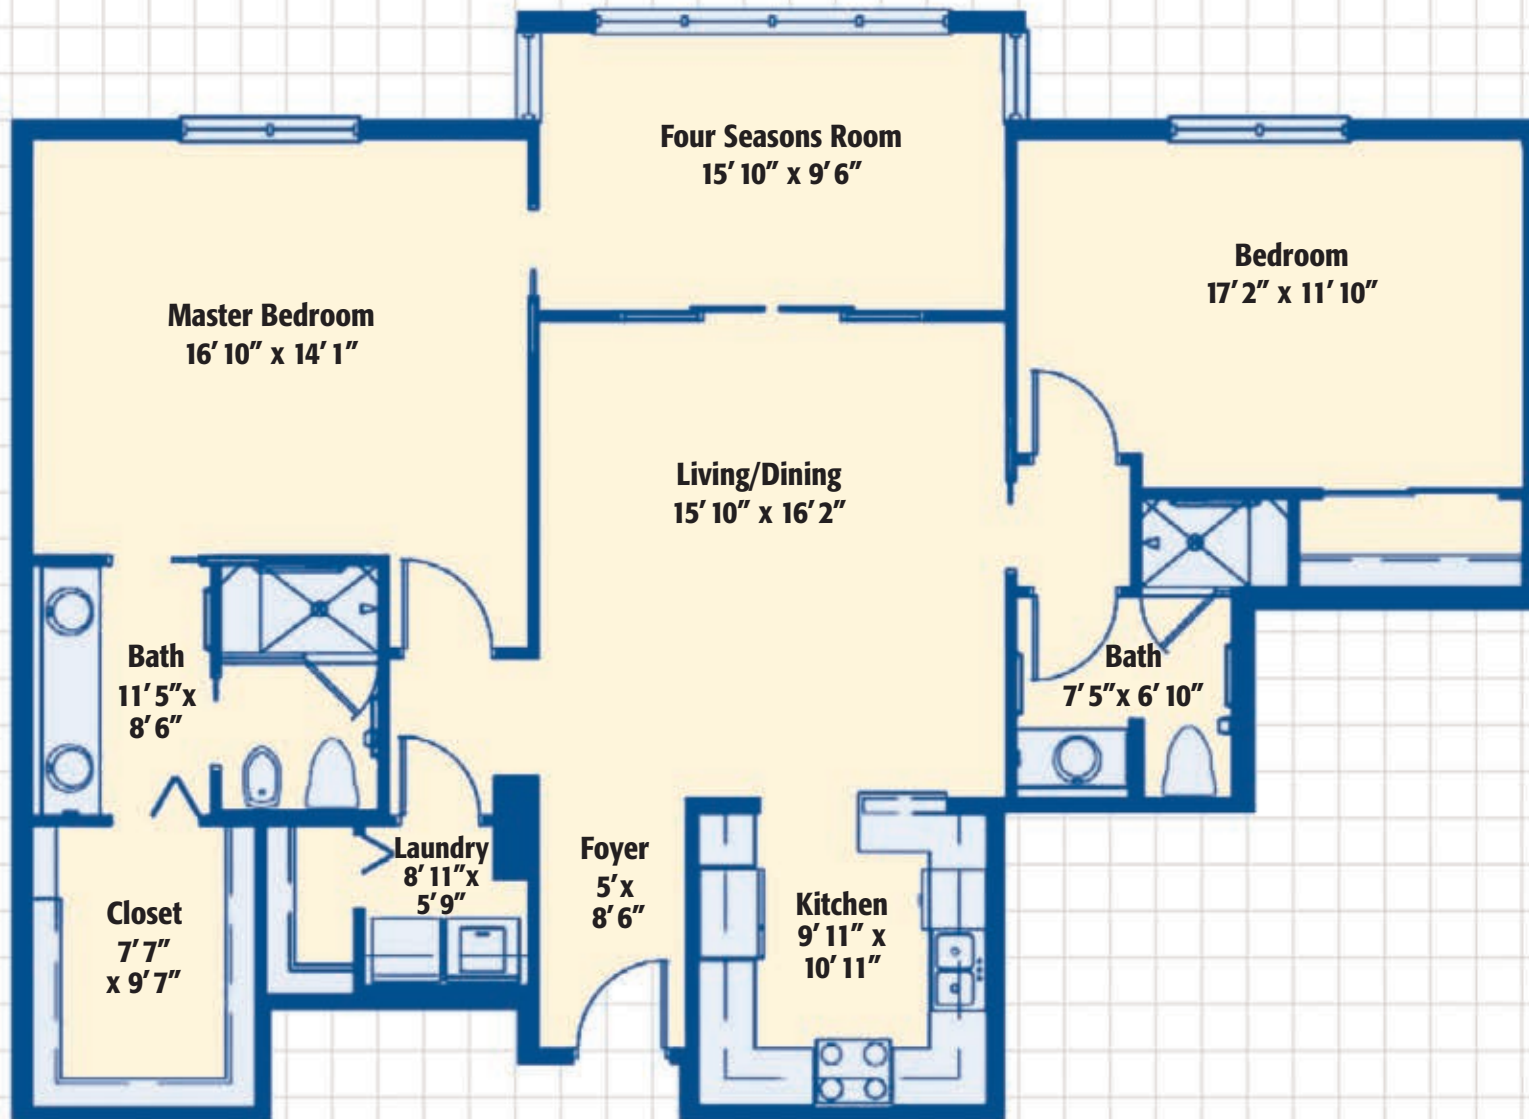

Right where you want to be...

BERNINI • 1,539 SQ. FT. • 2 BEDROOM, 2 BATH • NORTH TOWER

Right where you want to be...

BERTUCCI • 1,138 SQ. FT. • 1 BEDROOM, 1½ BATH • NORTH TOWER

Right where you want to be...

Right where you want to be...

RAPHAEL II • 3,957 SQ. FT. • 3 BEDROOM, 3.5 BATH • SOUTH TOWER

Right where you want to be...

RENOIR • 2,326 SQ. FT. • 3 BEDROOM, 2½ BATH • SOUTH TOWER

FIRST FLOOR

Right where you want to be...

RENOIR II • 4,095 SQ. FT. • 3 BEDROOM, 3.5 BATH • SOUTH TOWER

SECOND FLOOR

Right where you want to be...

RENOIR II • 4,095 SQ. FT. • 3 BEDROOM, 3.5 BATH • SOUTH TOWER

Right where you want to be...

RUBENS • 1,541 SQ. FT. • 2 BEDROOM, 2 BATH • SOUTH TOWER

Right where you want to be...

VAN GOGH • 1,807 SQ. FT. • 2 BEDROOM, 2½ BATH • NORTH TOWER

Right where you want to be...

VERMEER • 1,408 SQ. FT. • 2 BEDROOM, 2 BATH • NORTH TOWER