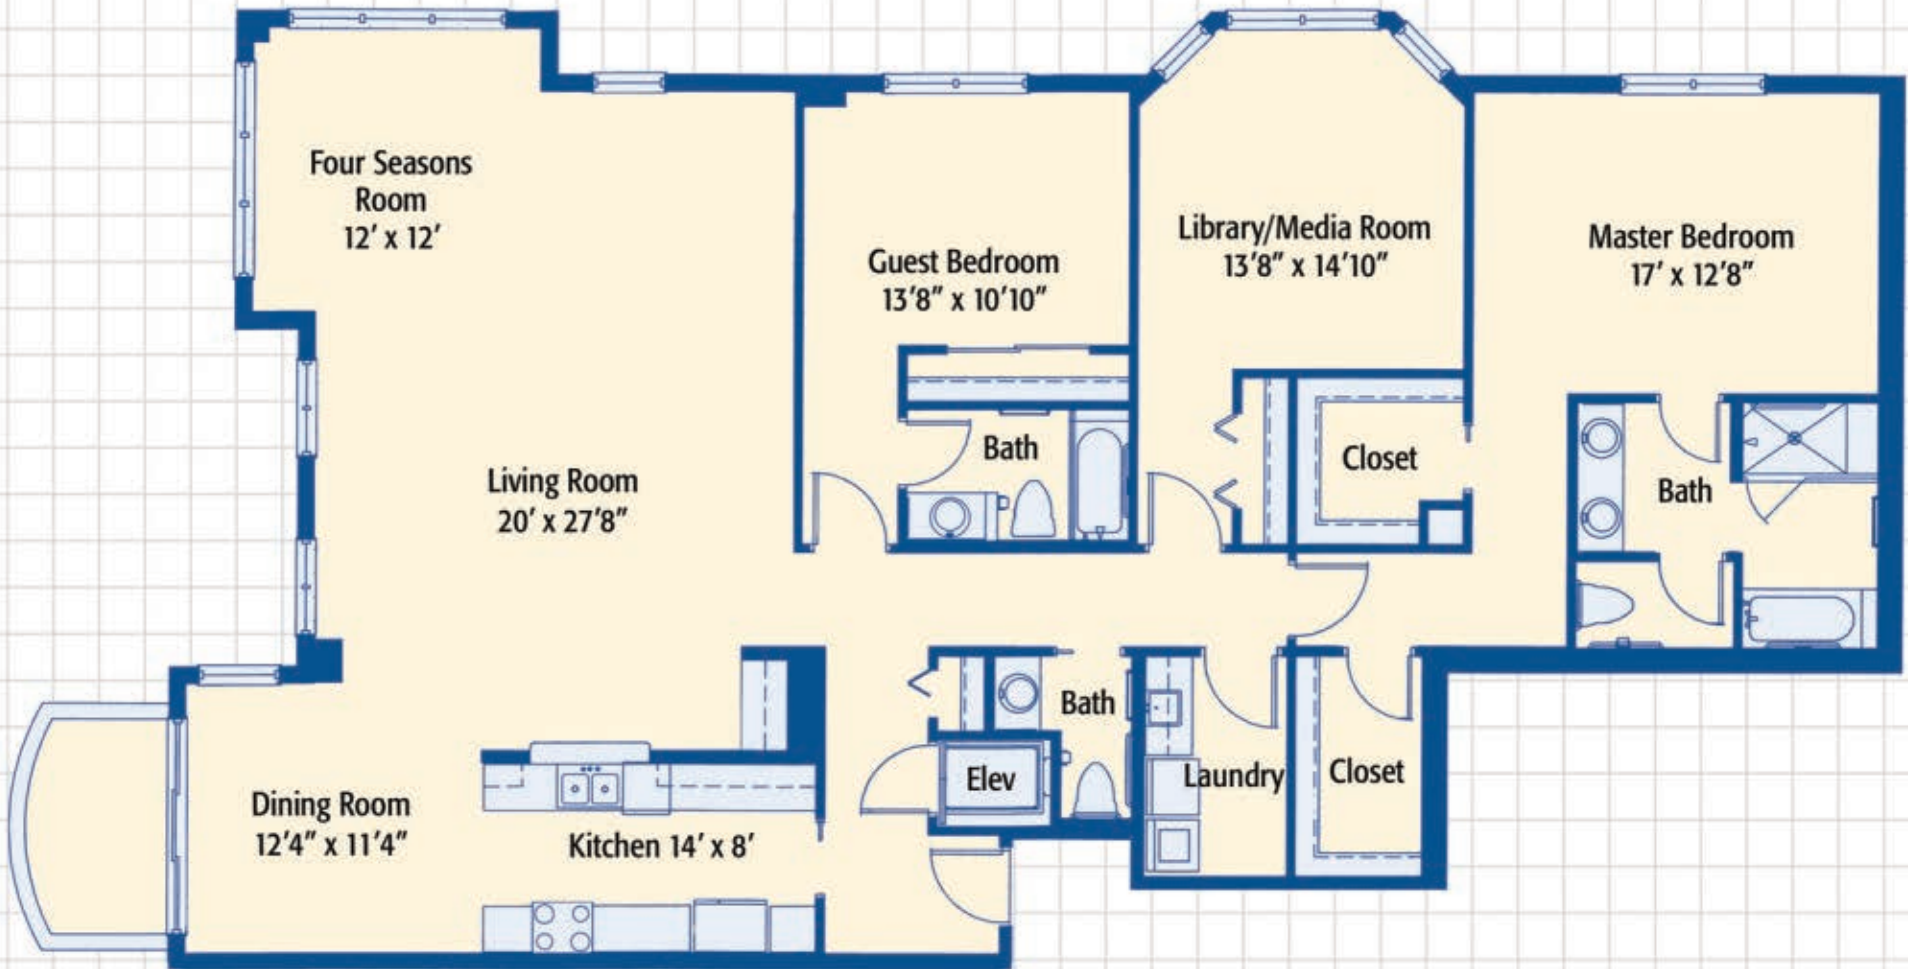

Right where you want to be...

MONET • 1,817 SQ. FT. • 2 BEDROOM, 2 BATH • SOUTH TOWER

Right where you want to be...

PICASSO • 2,136 SQ. FT. • 2 BEDROOM, 2 BATH • NORTH TOWER

Right where you want to be...

PICASSO ALTERNATE • 2,136 SQ. FT. • 2 BEDROOM, 2 BATH • NORTH TOWER

Right where you want to be...

RAPHAEL • 2,190 SQ. FT. • 3 BEDROOM, 2½ BATH • SOUTH TOWER

FIRST FLOOR

Right where you want to be...

RAPHAEL II • 3,957 SQ. FT. • 3 BEDROOM, 3.5 BATH • SOUTH TOWER

SECOND FLOOR

Right where you want to be...

RAPHAEL II • 3,957 SQ. FT. • 3 BEDROOM, 3.5 BATH • SOUTH TOWER

Right where you want to be...

RENOIR • 2,326 SQ. FT. • 3 BEDROOM, 2½ BATH • SOUTH TOWER

FIRST FLOOR

Right where you want to be...

RENOIR II • 4,095 SQ. FT. • 3 BEDROOM, 3.5 BATH • SOUTH TOWER

SECOND FLOOR

Right where you want to be...

RENOIR II • 4,095 SQ. FT. • 3 BEDROOM, 3.5 BATH • SOUTH TOWER

Right where you want to be...

RUBENS • 1,541 SQ. FT. • 2 BEDROOM, 2 BATH • SOUTH TOWER