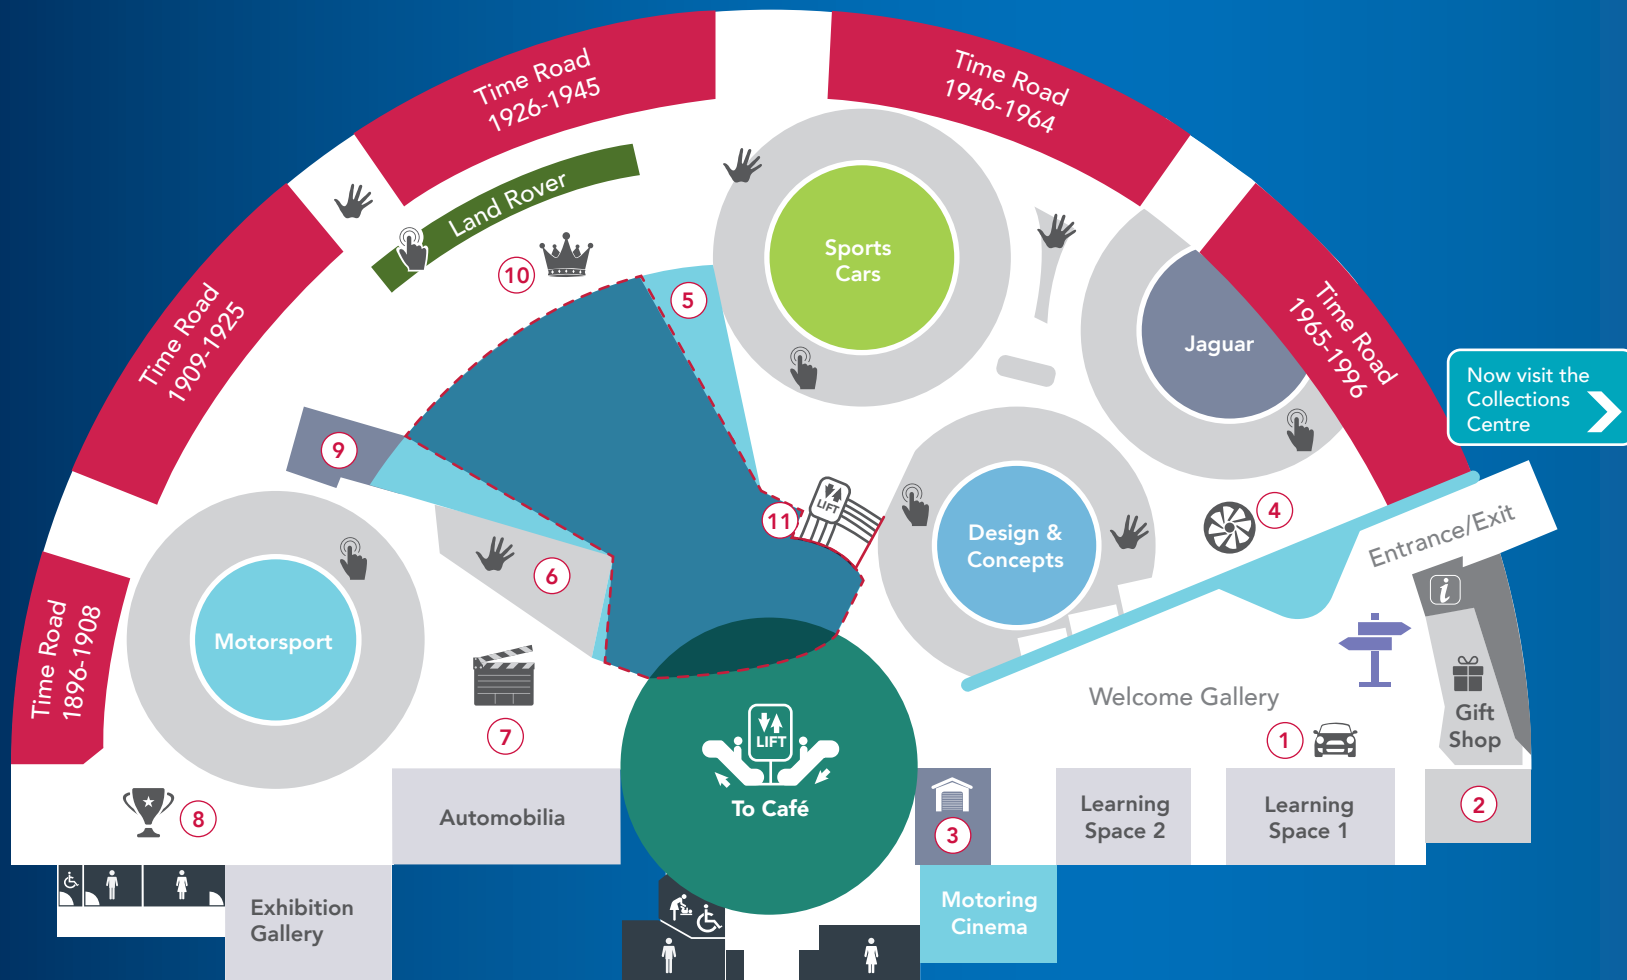

Welcome to the British Motor Museum

Now visit the Collections Centre ➔

Souvenir Guide Book

Find out more about the Museum's history, its cars and collections. A great memento of your day.

Family Activities

Head to the Family Activity Station to collect explorer packs and activity sheets to keep your whole family entertained.

Collect a push along car from opposite the Information Desk and check out our interactive areas . Look out for our family workshops at weekends and school holidays.

Enjoy the outdoor play area – it's located close to the Collections Centre.

Tours

Join a **FREE** guided tour for a fun and engaging way to explore the cars and collections.

Museum Tour: 11am & 2pm

Collections Centre Tour: 12pm & 3pm

All tours are 45 mins duration and start from the Welcome Gallery.

Note: All tours are subject to availability.

JUNCTION 12 CAFÉ

Complete your day out with delicious coffee, cake or homemade meal (Open 10am-4pm daily).

Gluten free, vegetarian, vegan and children's options available.

KEY:

Family Activity Station	Gas Turbine	Film & TV cars	Royal Cars	Touchscreen
Archive Reading Room	Making British Cars	Record Breakers	Mezzanine Exhibition Gallery	Interactive Area
John Carter's Garage	Under the Skin	William Morris Office		Information Desk