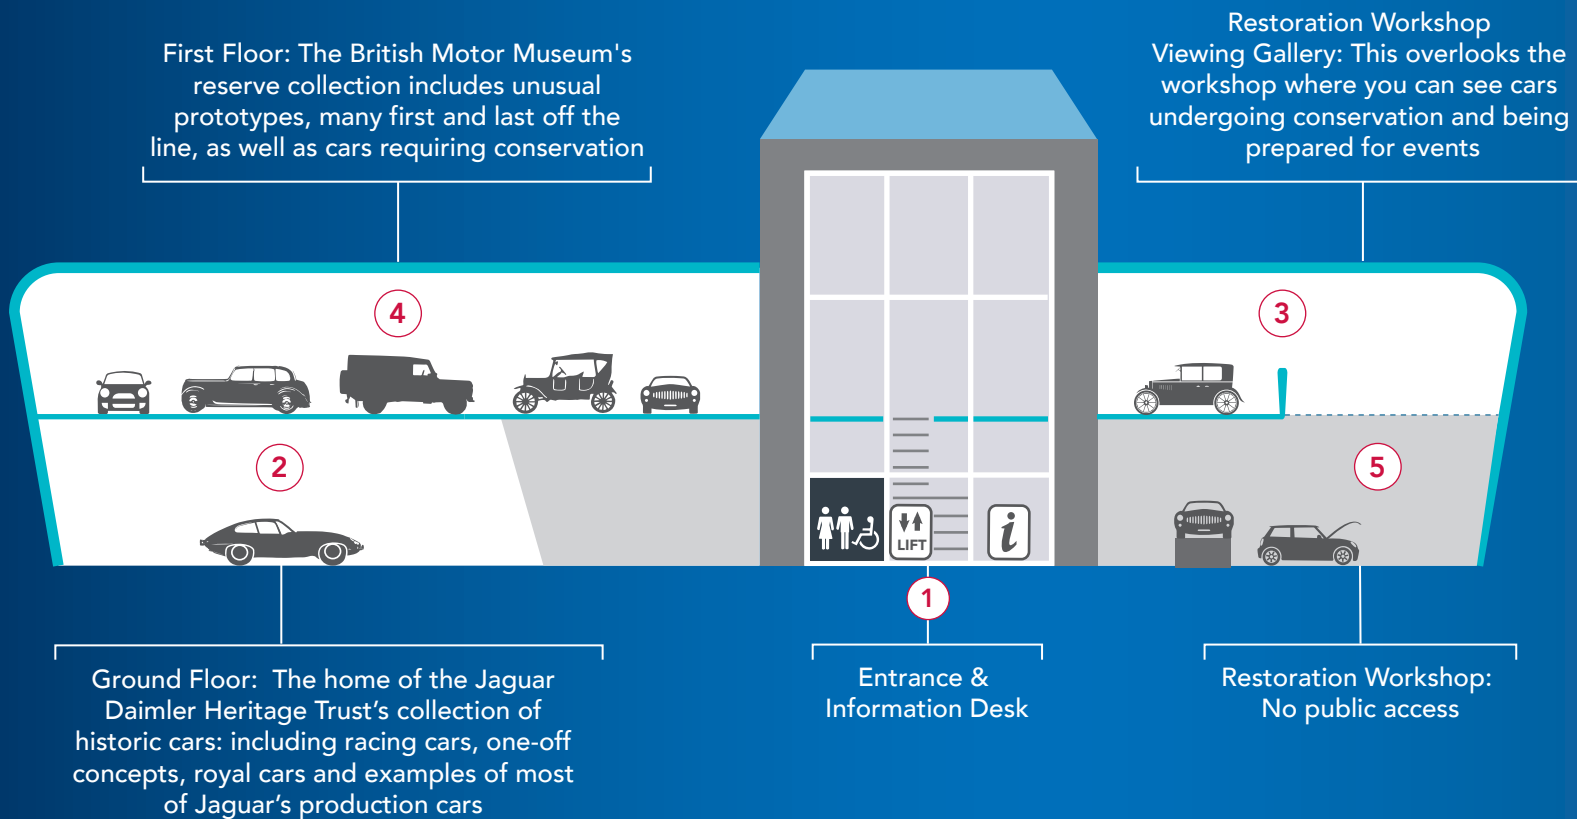

All tours are 45 mins duration and start from the Welcome Gallery.

Note: All tours are subject to availability.

JUNCTION 12 CAFÉ

Complete your day out with delicious coffee, cake or homemade meal (Open 10am-4pm daily).

Gluten free, vegetarian, vegan and children's options available.

KEY:

- | | | | | |
|---|---|---|--|--|
|  Family Activity Station |  Gas Turbine |  Film & TV cars |  Royal Cars |  Touchscreen |
|  Archive Reading Room |  Making British Cars |  Record Breakers |  Mezzanine Exhibition Gallery |  Interactive Area |
|  John Carter's Garage |  Under the Skin |  William Morris Office | |  Information Desk |

Now visit our Collections Centre...

...this is our purpose built store, and home to over 200 reserve collection vehicles.

Open 11am – 5pm. Last entry 4.30pm.

What's On

Take your pick from our calendar of exciting shows and events.