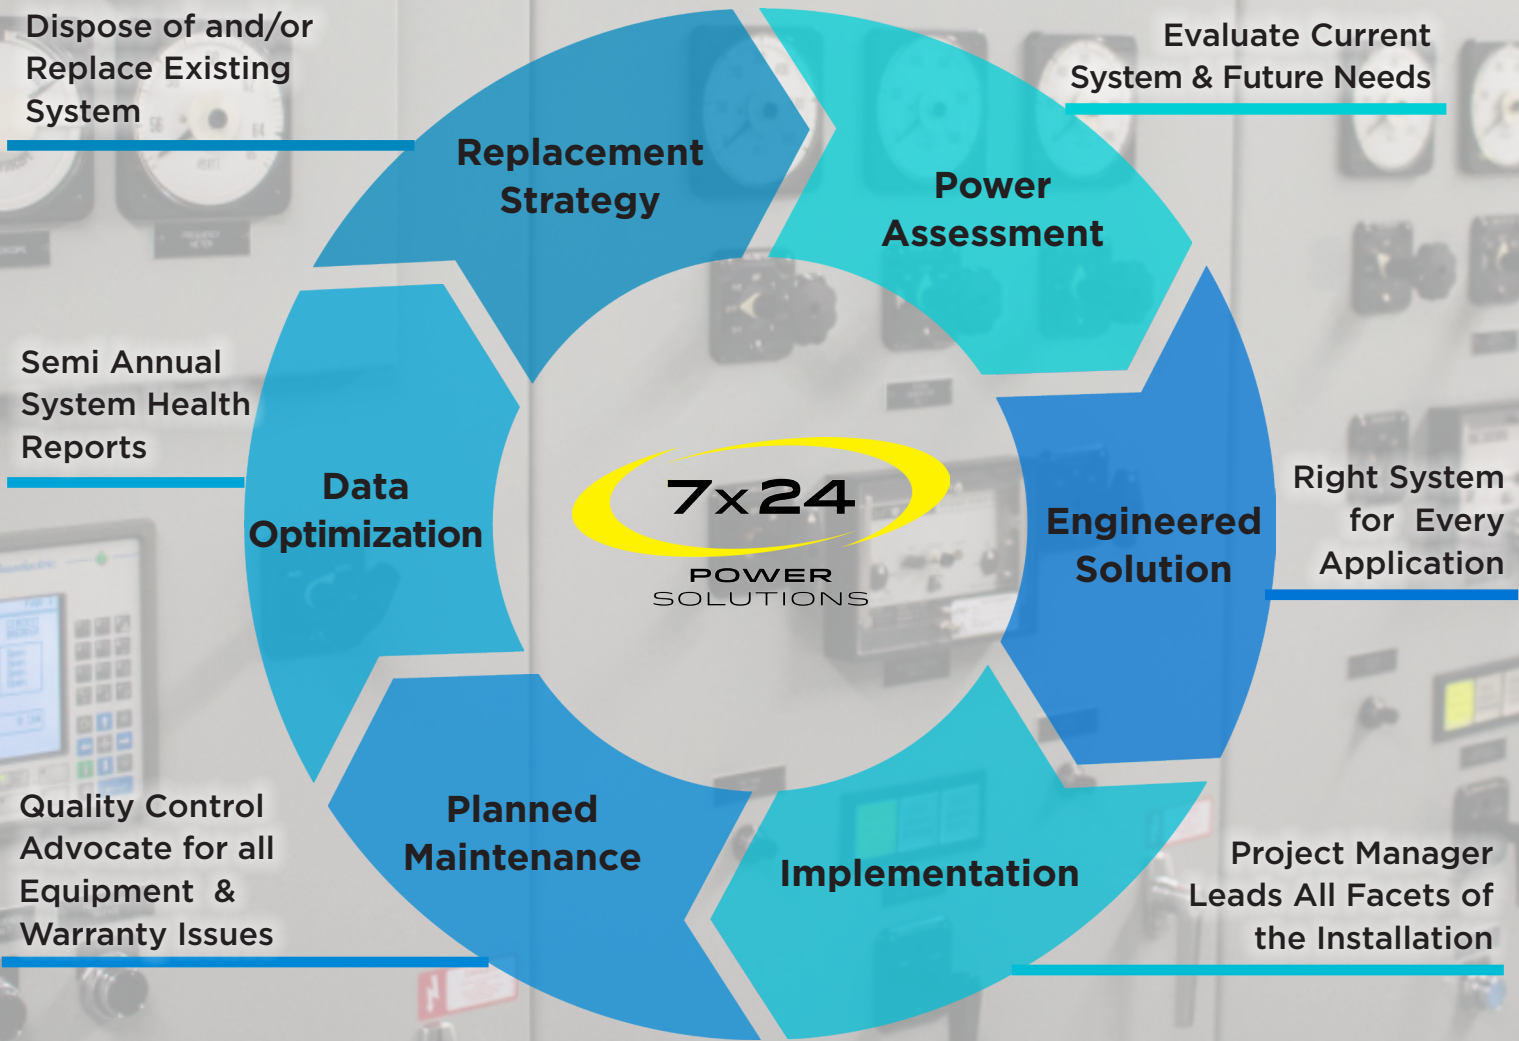

**Preventive
Maintenance**

CRITICAL POWER LIFECYCLE MANAGEMENT

- No more up front capital outlays
- No service worries - everything is taken care of
- One fixed, predictable monthly fee